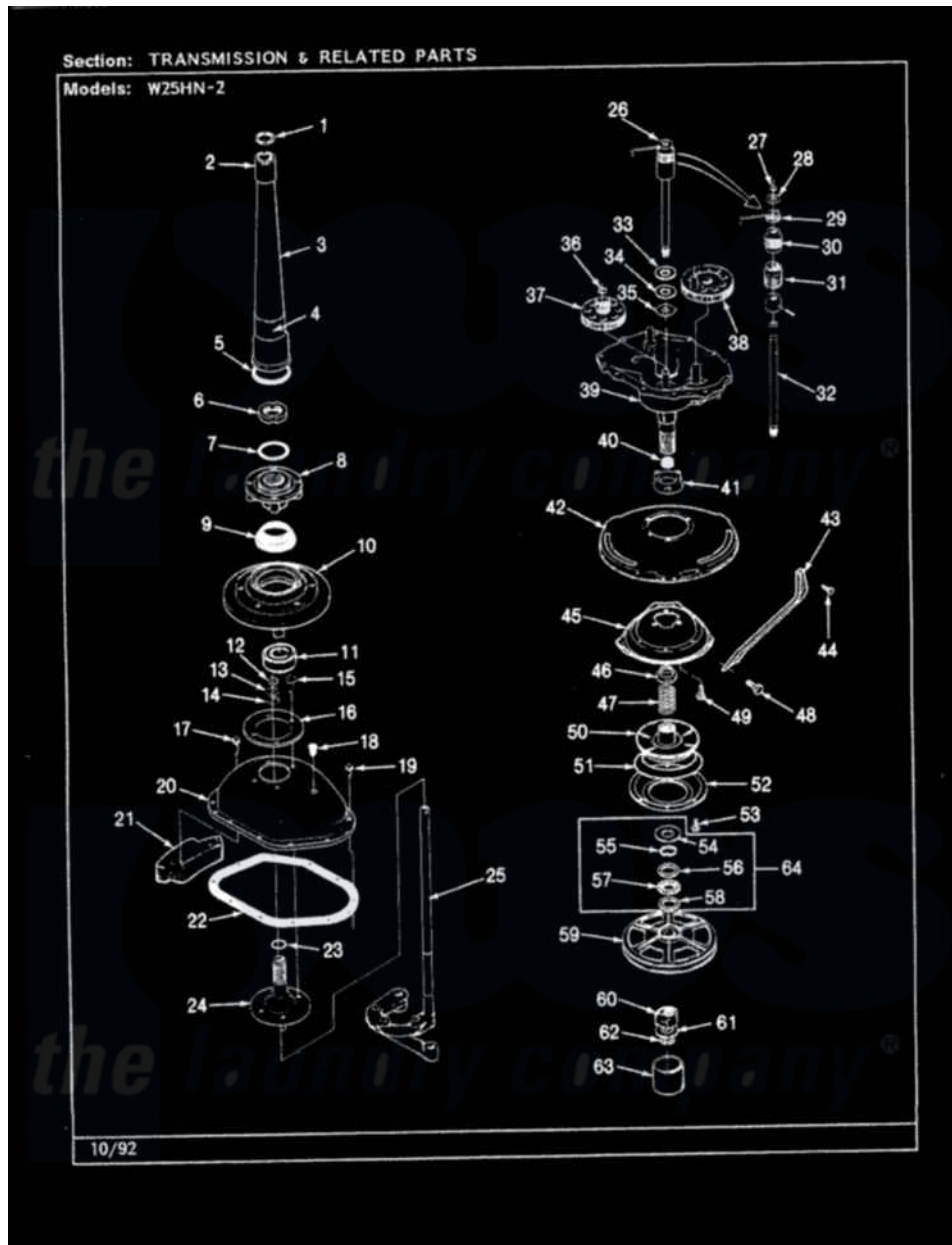

Magic Chef W25HY2 08 - TRANSMISSION & RELATED PARTS (REV. G-L)

Magic Chef Residential Magic Chef W25HY2 Washer Parts Diagram 08 - TRANSMISSION & RELATED PARTS (REV. G-L)

[Click on the part number to view part](#)

Item	Original Part Number	Replaced By	Status	Part Description
1	LA-2175	35-6680		Transmission
"	35-3748	35-6680		Transmission
"	25-7941			"O" Ring, Agtr Drive Shaft
2	35-2835	21001066		Bearing, Centerpost
3	35-2792	21001401		Center Pos
4	33-6790			Bearing, Agitator
"	35-2983		Not Available	CENTERPOST ASSY.
5	35-2906			Seal, Centerpost Bottom
6	35-2791			Nut, Spin Tube
7	25-7938			"O" Ring, Basket Drive Hub
8	35-2715		Not Available	BASKET DRIVE HUB ASSY
"	35-3647	W10219156		Hub Seal
9	35-2974			Hub Seal/Hub Assembly
10	35-2716	12001561		Bearing And Seal Housing Assembly
11	35-2972	12001561		Bearing And Seal Housing