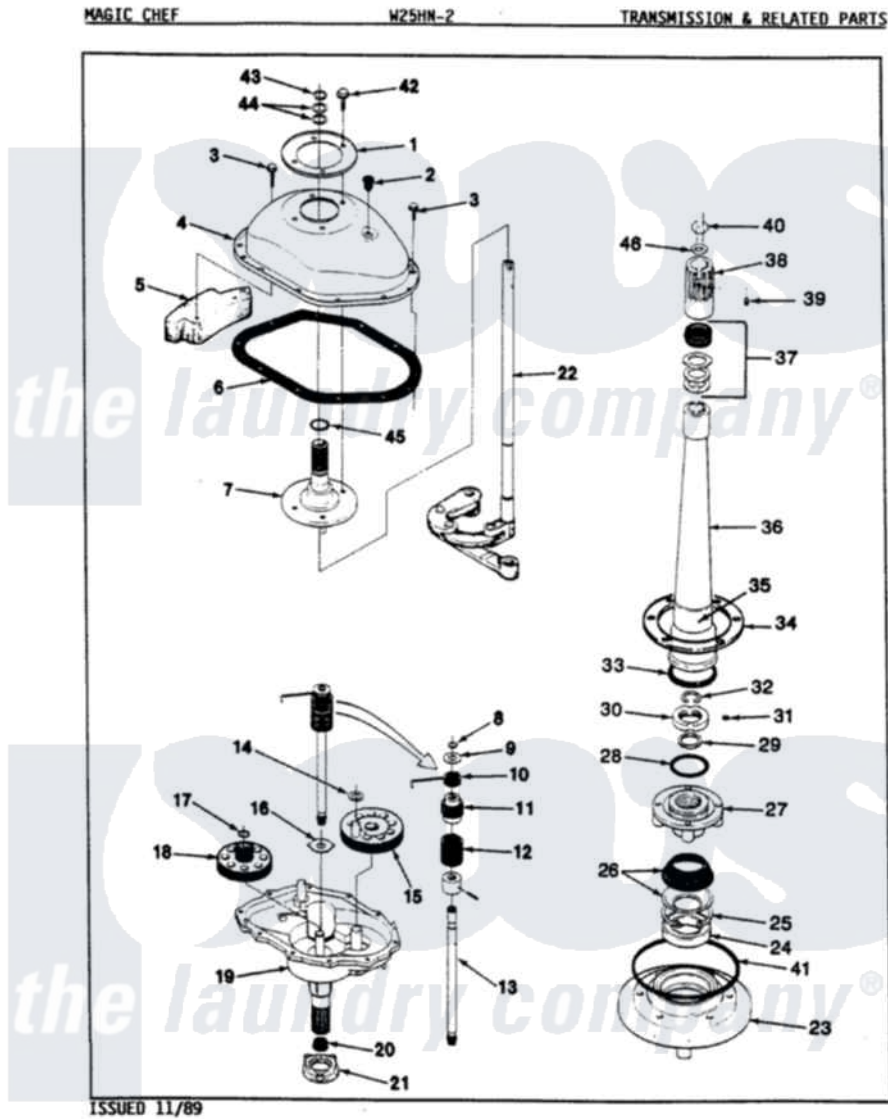

# Magic Chef W25HY2 09 - TRANSMISSION (REV. A-D)

Magic Chef [Residential Magic Chef W25HY2 Washer Parts](#) Parts Diagram 09 - TRANSMISSION (REV. A-D)  
 Click on the part number to view part

Item	Original Part Number	Replaced By	Status	Part Description
1	33-9893	<a href="#">33-7187</a>		Covr Reinforcmt
2	33-9373		Not Available	OIL FILL PLUG
3	<a href="#">25-7916</a>			Bolt
4	<a href="#">33-4286N</a>			Transmission Cover Kit
5	35-2130		Not Available	COUNTER WEIGHT
6	35-1030		Not Available	GASKET, TRANSMISSION HOUSING
7	33-8763	<a href="#">33-4286N</a>		Transmission Cover Kit
8	<a href="#">25-7847</a>			Ring, Retaining
9	25-7416		Not Available	WASHER, FLAT
10	33-6114	<a href="#">33-6463</a>		Spring
11	<a href="#">35-2001</a>			Pinion, Drive
12	33-3195		Not Available	SPRING
13	35-2116		Not Available	DRIVE SHAFT & HUB ASSY
"	<a href="#">LA-2005</a>			Clutch Assembly Kit
14	<a href="#">25-7091</a>			Thrust Washer
15	<a href="#">35-2043</a>			Crank Gear