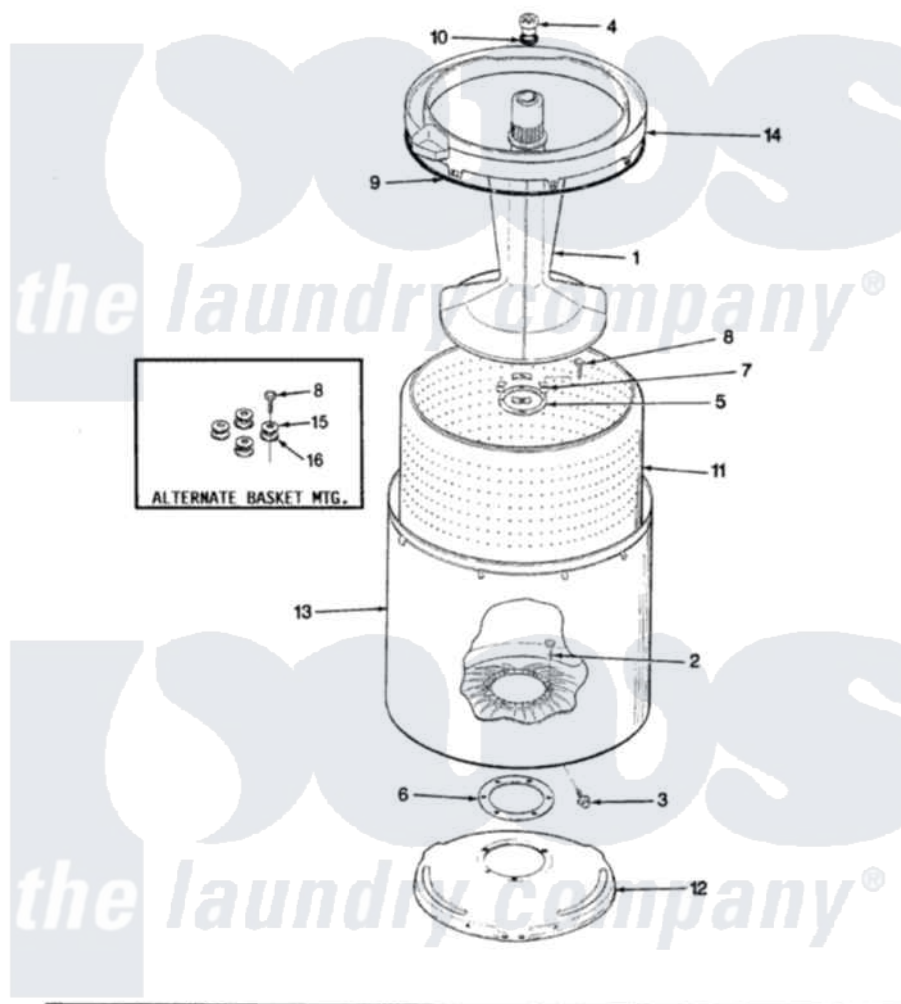

Magic Chef W25HY2 11 - TUB (REV. A-D)

SECTION: TUB
MODEL: W25HN-2

Issue Date: 6/90

Magic Chef [Residential Magic Chef W25HY2 Washer Parts](#) Parts Diagram 11 - TUB (REV. A-D)
Click on the part number to view part

Item	Original Part Number	Replaced By	Status	Part Description
1	35-2456	33-4352		Agitator
2	35-2062	21001063		Screw, Shoulder
3	25-7914	22002933		Screw
4	33-6241			Cap
5	33-8959			Gasket
6	35-2061			Gasket, Tub To Housing
7	33-8799		Not Available	REINF PLATE
8	25-7783	4356852		Screw
9	35-2328			Seal, Tub Top
10	25-7330			Rubber Washer
11	35-2508		Not Available	BASKET WHITE
12	35-2023			Tub Support
"	35-2529		Not Available	TUB SUPPORT
13	35-2038			Tub
14	35-2262		Not Available	SHIELD, TUB TOP
"	35-2034		Not Available	TOP, TUB