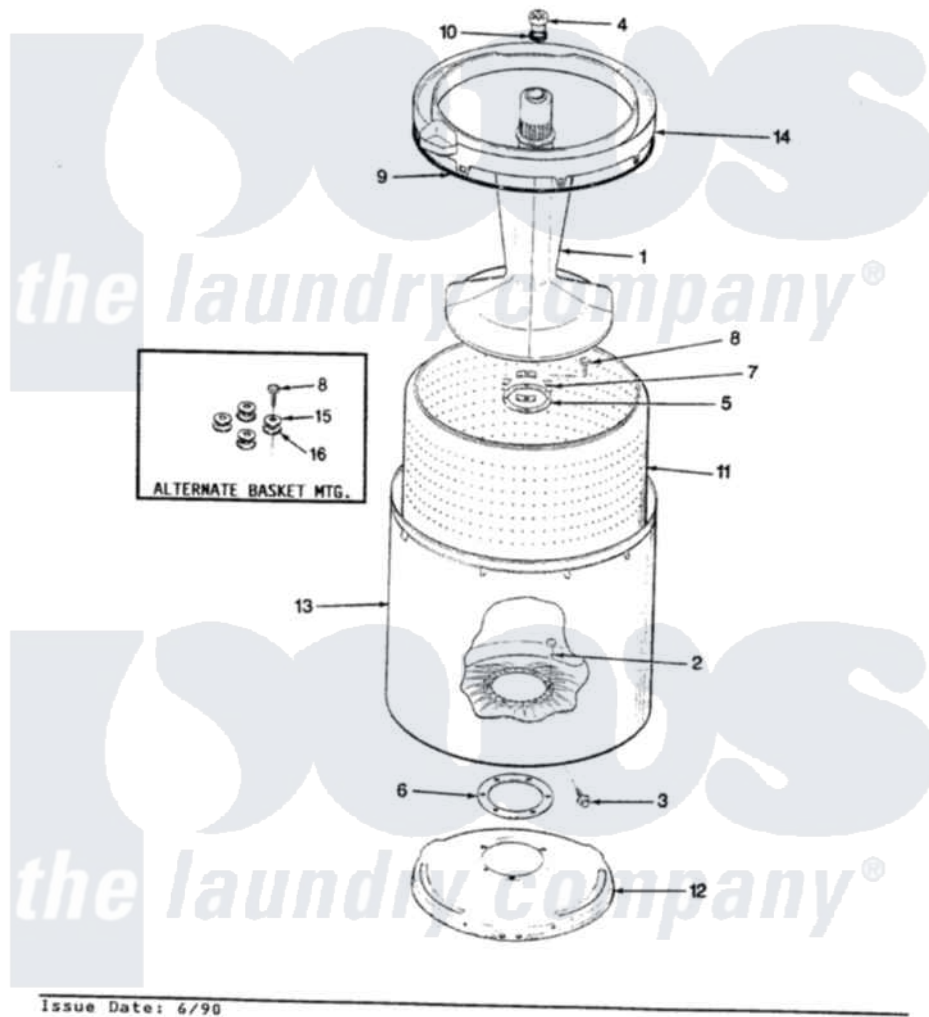

# Magic Chef W25HY2 12 - TUB (REV. E-F)

SECTION: TUB  
MODEL: W25HN-2

Issue Date: 6/90

Magic Chef [Residential Magic Chef W25HY2 Washer Parts](#) Parts Diagram 12 - TUB (REV. E-F)  
Click on the part number to view part

Item	Original Part Number	Replaced By	Status	Part Description
1	35-2456	<a href="#">33-4352</a>		Agitator
2	35-2062	<a href="#">21001063</a>		Screw, Shoulder
3	25-7914	<a href="#">22002933</a>		Screw
4	<a href="#">33-6241</a>			Cap
5	<a href="#">33-8959</a>			Gasket
6	<a href="#">35-2061</a>			Gasket, Tub To Housing
7	33-8799		Not Available	REINF PLATE
8	25-7783	<a href="#">4356852</a>		Screw
9	<a href="#">35-2328</a>			Seal, Tub Top
10	<a href="#">25-7330</a>			Rubber Washer
11	35-2508		Not Available	BASKET WHITE
12	35-2529		Not Available	TUB SUPPORT
13	<a href="#">35-2038</a>			Tub
14	35-2262		Not Available	SHIELD, TUB TOP
"	35-2034		Not Available	TOP, TUB
15	25-7921		Not Available	STEEL WASHER