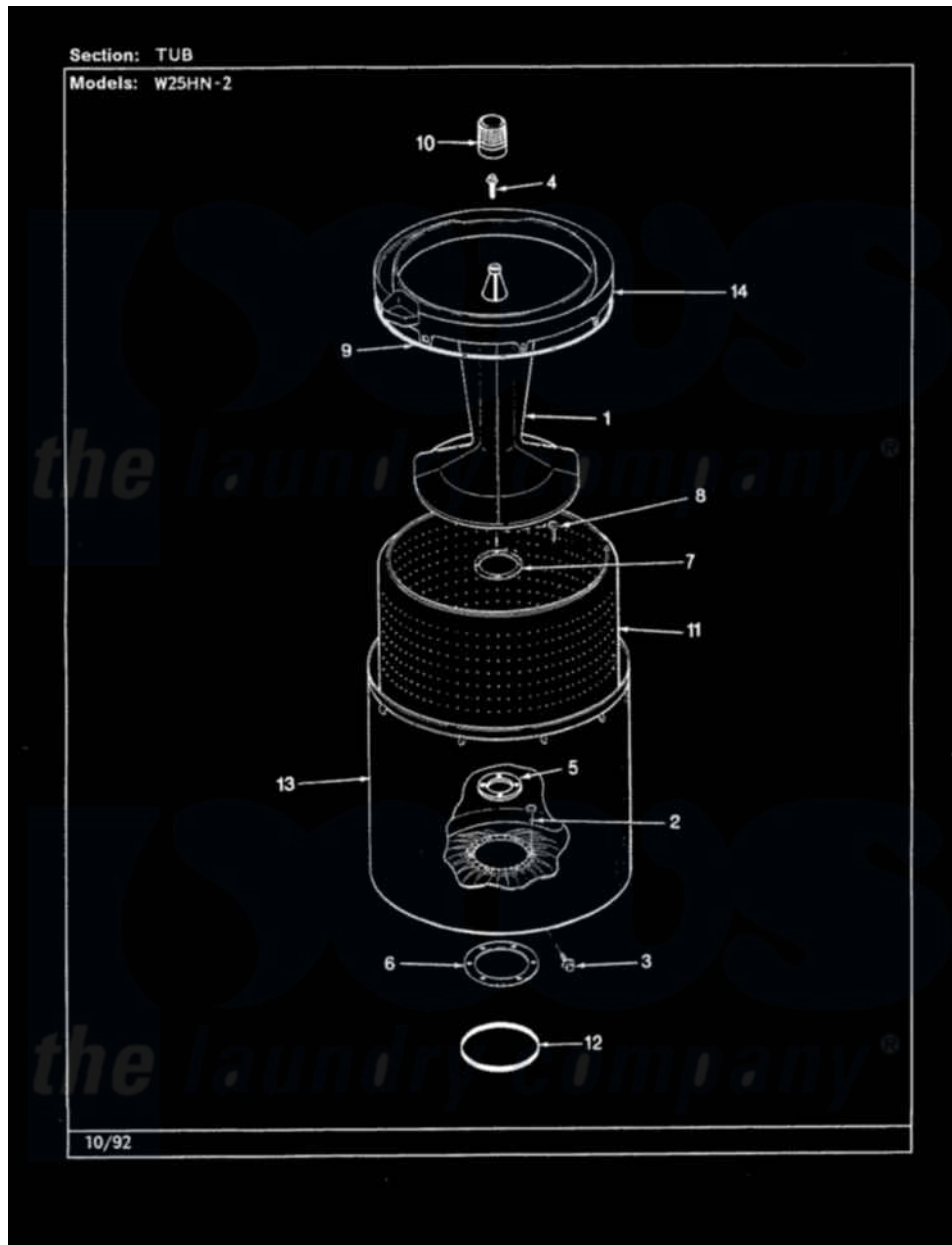

Magic Chef W25HY2 13 - TUB (REV. G-L)

Magic Chef [Residential Magic Chef W25HY2 Washer Parts](#) Parts Diagram 13 - TUB (REV. G-L)
 Click on the part number to view part

Item	Original Part Number	Replaced By	Status	Part Description
1	35-3580			Agitator
"	35-2717	35-3580		Agitator
2	25-7947	21001063		Screw, Shoulder
3	25-7953	22002933		Screw
4	25-7948	W10309247		Screw
5	35-3685			Gasket, Basket To Centerpost
"	35-2980	35-3685		Gasket, Basket To Centerpost
6	35-3686			Gasket, Tub To Housing
"	35-2979			Gasket, Tub/Hsg
7	35-3014			Gasket And Reinf. Plate Assembly
8	25-7783	4356852		Screw
9	35-2328			Seal, Tub Top
10	35-2733			Cap, Agitator
11	35-3016		Not Available	BASKET ASSY
12	35-2978			Seal, Tub/Housing
13	35-3700			Tub Assembly

"	35-2952	35-3700	Tub Assembly
14	35-2262	Not Available	SHIELD, TUB TOP
"	35-2034	Not Available	TOP, TUB
"	35-3578	Not Available	TOP, TUB