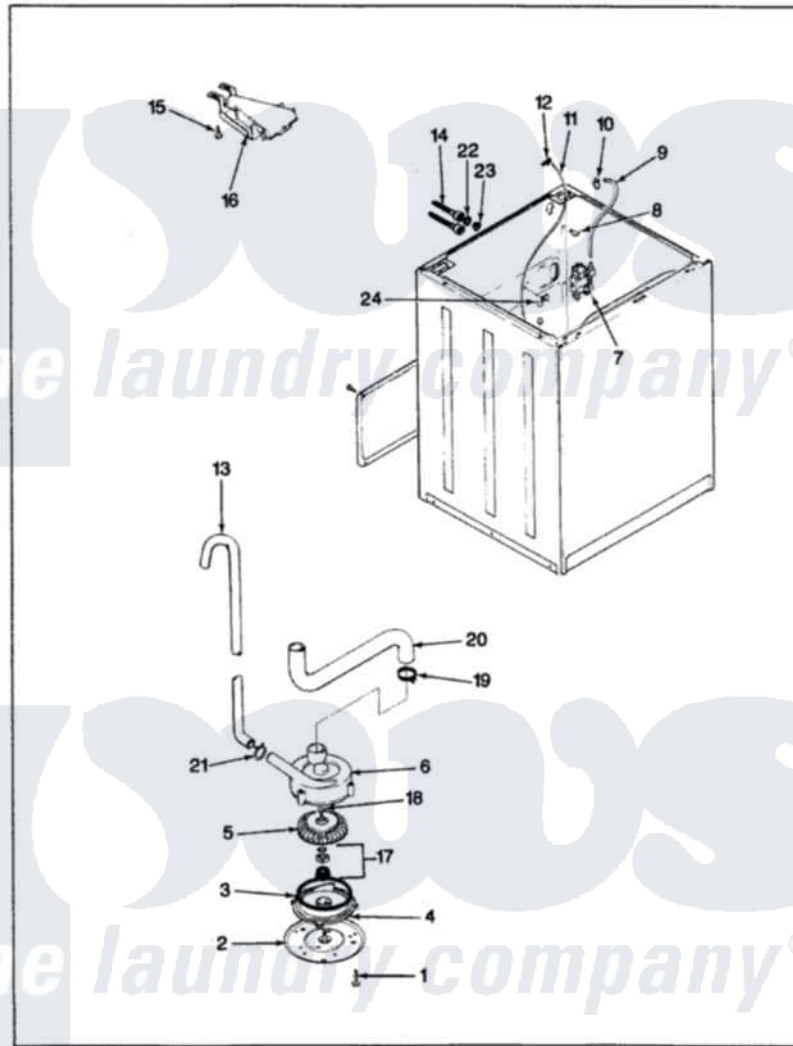

Magic Chef W25HY2 14 - WATER CARRYING & PUMP ASSY. (REV. A-D)

MAGIC CHEF W25HN-2 WATER CARRYING & PUMP ASSEMBLY

ISSUED 9/89

Magic Chef [Residential Magic Chef W25HY2 Washer Parts](#) Parts Diagram 14 - WATER CARRYING & PUMP ASSY. (REV. A-D)

[Click on the part number to view part](#)

Item	Original Part Number	Replaced By	Status	Part Description
1	25-7405	3196164		Screw
2	33-6035		Not Available	PLATE & PULLEY ASSY.
3	33-6032			Gasket
4	35-2058			Base, Pump
5	35-2057	35-6465		Pump Assem
6	35-2099	35-6465		Pump Assem
"	35-2056		Not Available	HOUSING, PUMP
7	25-7220			Clip, Cabinet Top
"	39-1482			Mixing Valve
"	35-2375			Valve, Water Mixing-230V
8	25-7867	596669		Clamp, Manifold
9	35-2378	12002749		Hose, Flume Kit
10	25-7867	596669		Clamp, Manifold
11	35-2261		Not Available	PAD, PRESSURE SWITCH HOSE
"	35-2321	21001748		Hose, Pressure Switch

12	33-6099		Clamp
13	33-9436	211704	Hose, Drain
14	33-7046	89503	Hose-Inlet
"	35-0873	76313	Hosefill
15	25-3092	90767	Screw, 8A X 3/8 HeX Washer Head Tapping
16	35-2051	21001760	Flume Assembly / Water Diverter
17	35-0707		Seal, Seat And "O" Ring
18	25-7894	W10001180	Screw
19	25-6069	Not Available	CORBIN CLAMP
20	35-2131	Not Available	HOSE, SUMP TO PUMP
21	25-7080	285655	Clamp, Hose
22	25-7048		Washer
23	33-7313	33-4264N	Strainer And Washer Kit
24	25-7796	596669	Clamp, Manifold