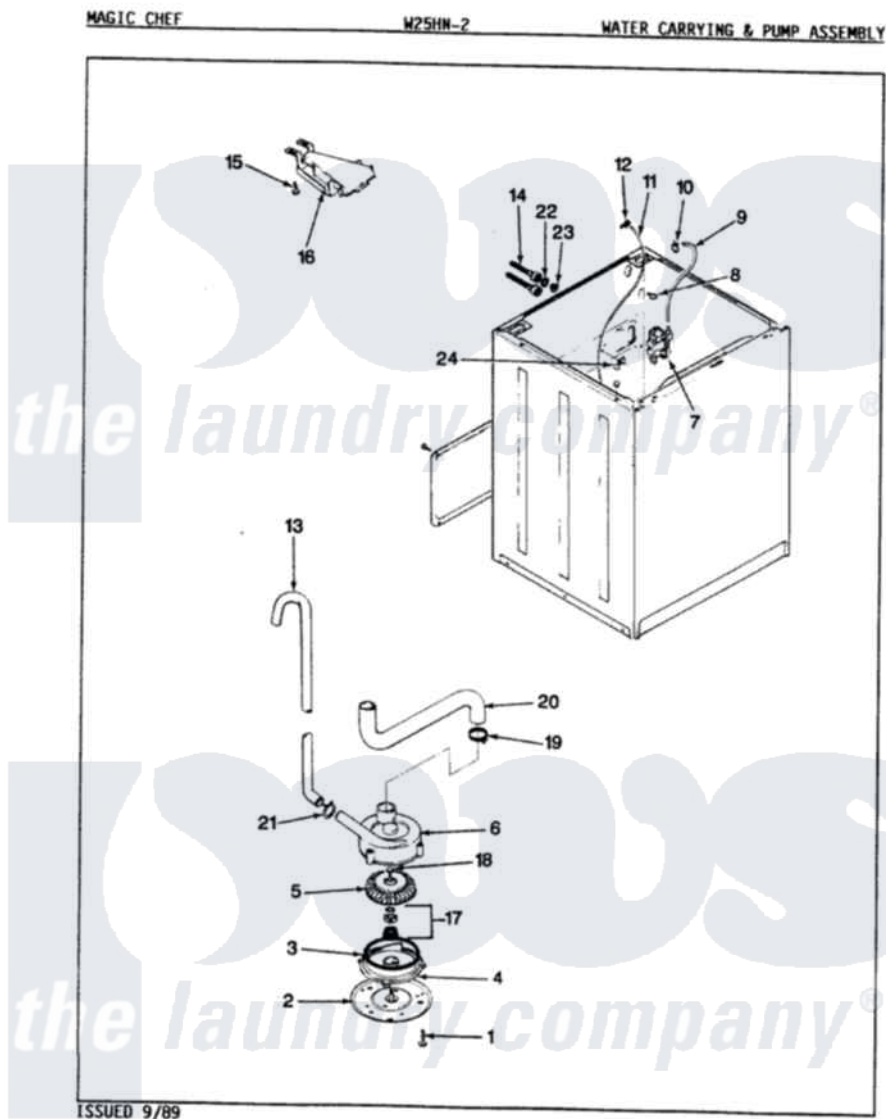

Magic Chef W25HY2 15 - WATER CARRYING & PUMP ASSY. (REV. E-F)

Magic Chef [Residential Magic Chef W25HY2 Washer Parts](#) Parts Diagram 15 - WATER CARRYING & PUMP ASSY. (REV. E-F)

[Click on the part number to view part](#)

Item	Original Part Number	Replaced By	Status	Part Description
1	25-7405	3196164		Screw
2	33-6035		Not Available	PLATE & PULLEY ASSY.
3	33-6032			Gasket
4	35-2058			Base, Pump
5	35-2057	35-6465		Pump Assem
6	35-2099	35-6465		Pump Assem
"	35-2056		Not Available	HOUSING, PUMP
7	25-7220			Clip, Cabinet Top
"	35-2375			Valve, Water Mixing-230V
8	25-7867	596669		Clamp, Manifold
9	35-2378	12002749		Hose, Flume Kit
10	25-7867	596669		Clamp, Manifold
11	35-2261		Not Available	PAD, PRESSURE SWITCH HOSE
"	35-2321	21001748		Hose, Pressure Switch
12	33-6099			Clamp

13	33-9436	211704		Hose, Drain
14	33-7046	89503		Hose-Inlet
"	35-0873	76313		Hosefill
15	25-3092	90767		Screw, 8A X 3/8 HeX Washer Head Tapping
16	35-2051	21001760		Flume Assembly / Water Diverter
17	35-0707			Seal, Seat And "O" Ring
18	25-7894	W10001180		Screw
19	25-6069		Not Available	CORBIN CLAMP
20	35-2131		Not Available	HOSE, SUMP TO PUMP
21	25-7080	285655		Clamp, Hose
22	25-7048			Washer
23	33-7313	33-4264N		Strainer And Washer Kit
24	25-7796	596669		Clamp, Manifold