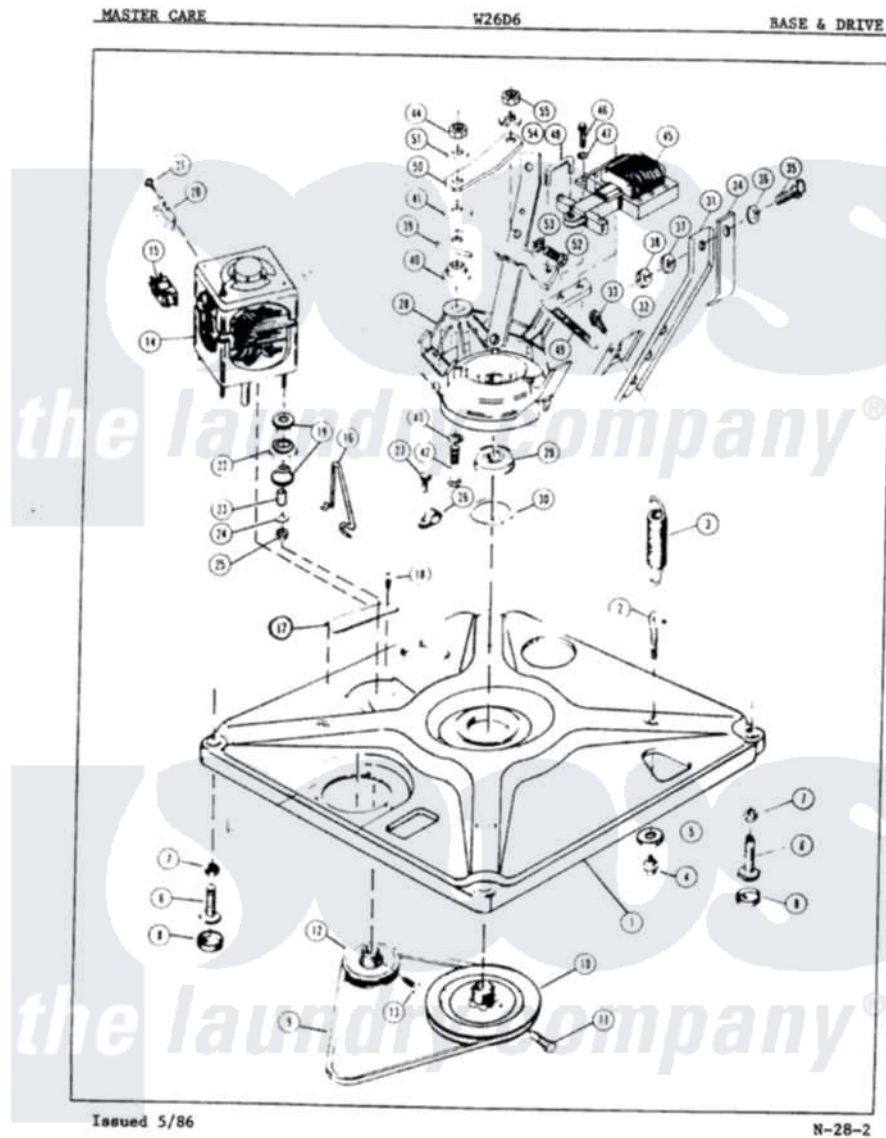

Magic Chef W26D6HW 01 - BASE & DRIVE (REV. A)

Magic Chef [Residential Magic Chef W26D6HW Washer Parts](#) Parts Diagram 01 - BASE & DRIVE (REV. A)
 Click on the part number to view part

Item	Original Part Number	Replaced By	Status	Part Description
1	33-9617		Not Available	BASE/TRI-POINT
2	25-7365			Eye Bolt
3	33-9553		Not Available	SPRING
4	25-7362			Anchor Nut
5	W10124350		Not Available	NOT REQUIRED PART OR SEE NOTE WASHER (PURCHASED LOCALLY)
6	33-1249	35-0771		Leveling Leg
7	25-7032	25-7915		Hex Nut
8	34-0062	25001119		Foot And Pad Assembly
9	33-9787	35-0425		Belt
10	33-5976		Not Available	DRIVE PULLEY
11	25-7361		Not Available	SET SCREW
12	33-9303		Not Available	MOTOR PULLEY
13	25-7117			Set Screw
14	33-9681		Not Available	230V MOTOR
15	33-9175		Not Available	MOTOR SWITCH