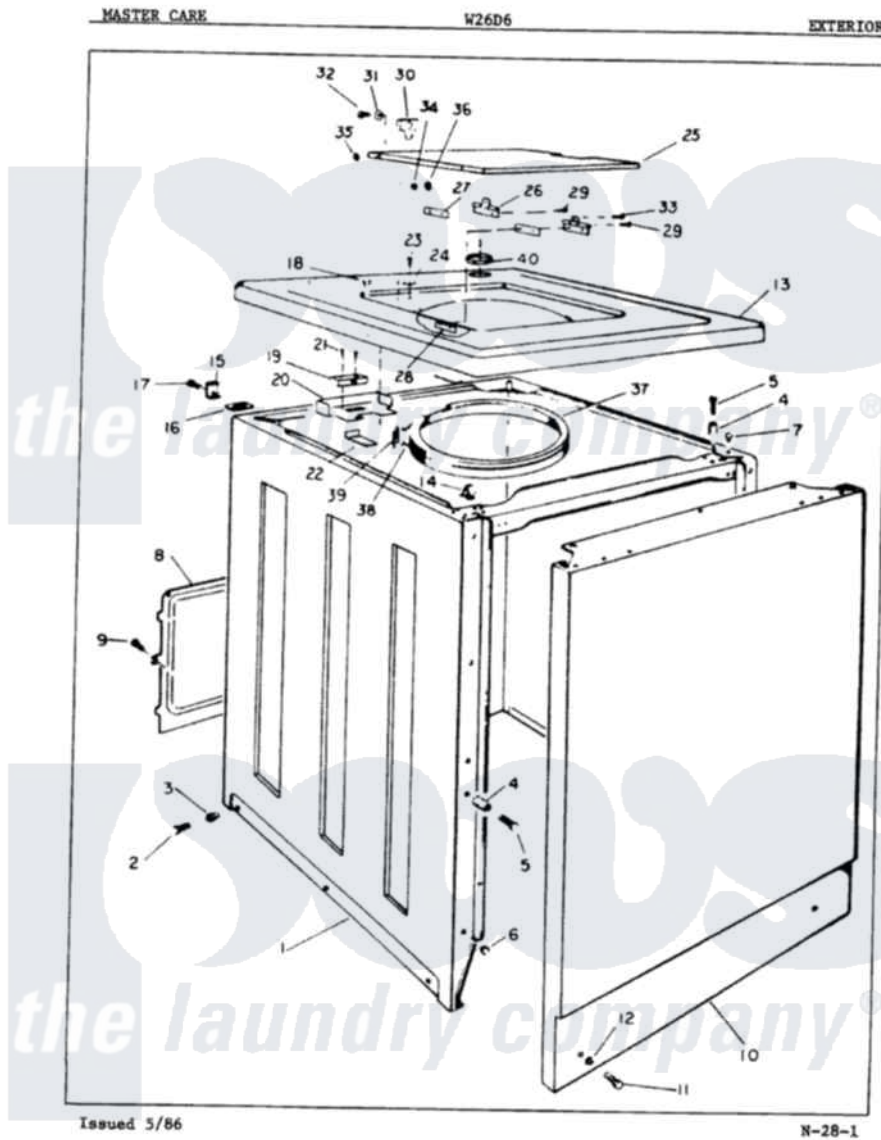

Magic Chef W26D6HW 03 - EXTERIOR (REV. A)

Magic Chef [Residential Magic Chef W26D6HW Washer Parts](#) Parts Diagram 03 - EXTERIOR (REV. A)
 Click on the part number to view part

Item	Original Part Number	Replaced By	Status	Part Description
1	33-6068-25		Not Available	CABINET BODY
2	25-7001	308685		Side Trim)
3	33-2088		Not Available	SLEEVE
"	W10124350		Not Available	NOT REQUIRED PART OR SEE NOTE WASHER (PURCHASED LOCALLY)
"	25-7458	308685		Side Trim)
4	34-9701			Guide, Cabinet
5	25-6109			Screw
6	33-2653			Bumper, Cabinet
7	33-2653			Bumper, Cabinet
8	33-8687		Not Available	REAR SHIELD
9	W10124350		Not Available	NOT REQUIRED PART OR SEE NOTE SCREW-PURCHASED LOCALLY
10	33-9255-25		Not Available	FRONT PANEL
11	25-7001	308685		Side Trim)
				NOT REQUIRED PART OR

12	W10124350		Not Available	SEE NOTE WASHER (PURCHASED LOCALLY)
13	33-9362-25		Not Available	CABINET TOP
14	25-7285			Clip
15	33-7450	35-2846		Hinge, Cabinet Top
16	33-0930			Pad, Top Hinge
17	25-7732	681414		Screw, 10AB X 1/2
18	33-2653			Bumper, Cabinet
19	33-7745	12001187		Kit, Lid Switch Assembly
20	33-8289	12001187		Kit, Lid Switch Assembly
21	W10124350		Not Available	NOT REQUIRED PART OR SEE NOTE SCREW- PURCHASED LOCALLY
22	33-8828	12001187		Kit, Lid Switch Assembly
23	25-7463	7101P012-60		Screw
24	25-7436			Nylite Washer
25	33-7929-25		Not Available	CLOTHES DOOR
26	33-6956			Hinge
27	33-6957			Hinge Pad
28	33-8058		Not Available	SPEEDNUT
29	25-7455	99002757		Screw
30	43-0057			Actuator, Door Switch
31	25-7436			Nylite Washer
32	25-7438			Screw
33	25-7455	99002757		Screw
34	25-7086	Y0308025		Washer, Stainless Steel
35	25-7436			Nylite Washer
36	25-8057		Not Available	PLASTIC NUT
37	33-6092		Not Available	SPLASH GUARD
38	33-6093		Not Available	RETAINING RING
39	33-0767			Spring