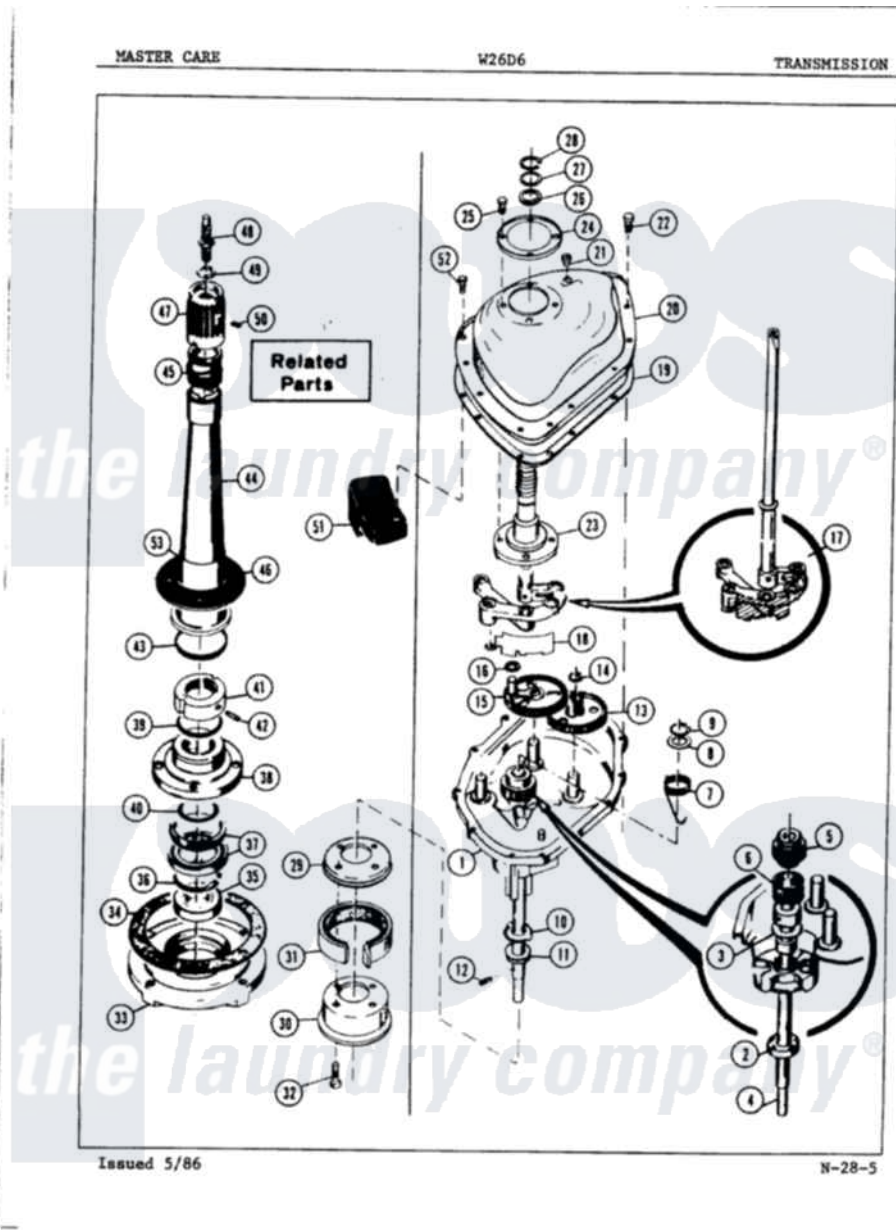

Magic Chef W26D6HW 04 - TRANSMISSION (REV. A)

Magic Chef [Residential Magic Chef W26D6HW Washer Parts](#) Parts Diagram 04 - TRANSMISSION (REV. A)
 Click on the part number to view part

Item	Original Part Number	Replaced By	Status	Part Description
1	33-9986		Not Available	TRANSM HOUSING
"	33-9035		Not Available	TRANSM HOUSING
"	33-9144		Not Available	TRANSMISSION
2	33-9208		Not Available	SEAL
3	33-9023N		Not Available	CLUTCH ASM
"	25-7274		Not Available	WASHER, STEEL
4	33-9022		Not Available	DRIVE SHAFT
5	33-6115		Not Available	DRIVE PINION
6	33-3195		Not Available	SPRING
7	33-6463			Spring
8	25-7415		Not Available	WASHER, FLAT
9	25-7173		Not Available	25-7708
10	33-9217		Not Available	THRUST WASHER
11	33-4944			Bearing
12	25-6120		Not Available	PIN
13	33-3228	35-0547		Cluster Gear