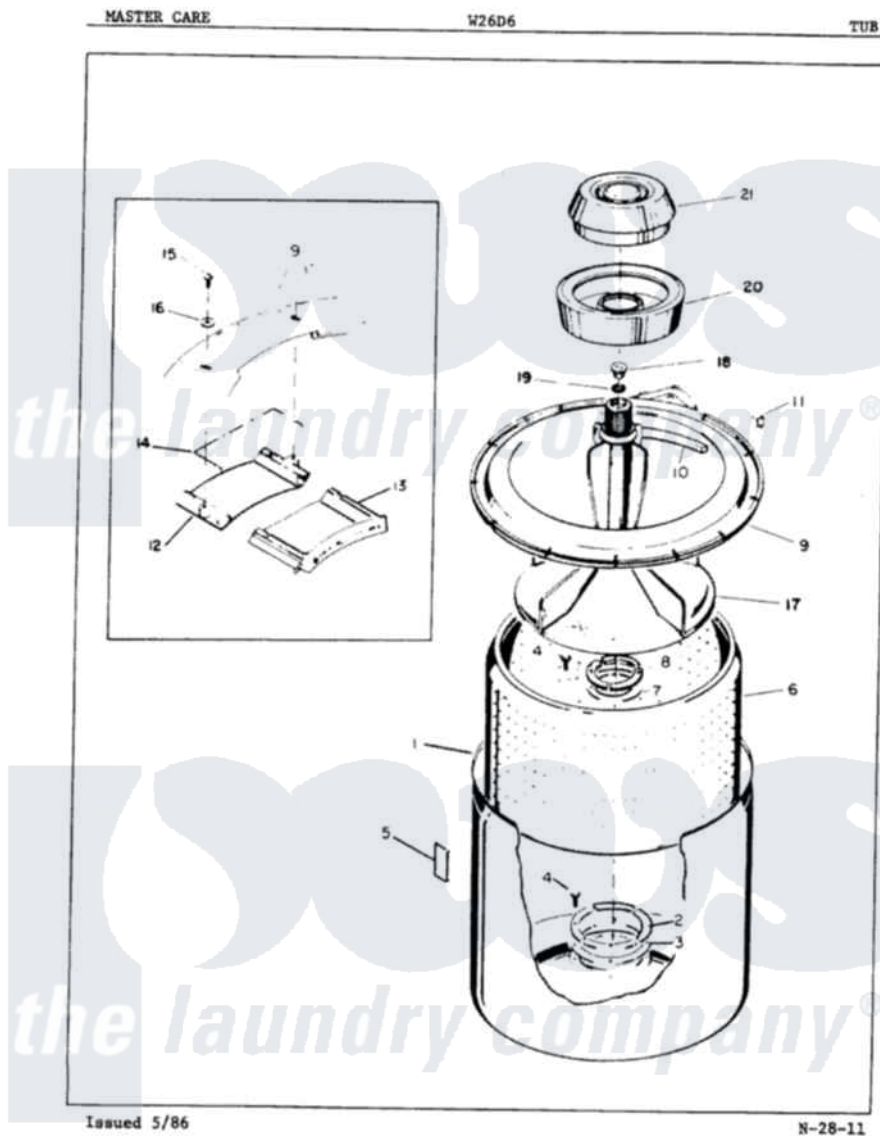

Magic Chef W26D6HW 05 - TUB (REV. A)

Magic Chef [Residential Magic Chef W26D6HW Washer Parts](#) Parts Diagram 05 - TUB (REV. A)
 Click on the part number to view part

Item	Original Part Number	Replaced By	Status	Part Description
1	33-9392		Not Available	TUB ASSEMBLY
2	33-8800	33-8800K		Plate
3	33-6905			Gasket
4	25-7783	4356852		Screw
5	33-3232	35-0538		Pad
6	33-9566	33-9500N		Basket Kit
7	33-6902			Gasket
8	33-8799		Not Available	REINF PLATE
9	33-6524			Tub Top
10	33-3055			Gasket
11	25-7748			Clip
12	33-8265		Not Available	DISPENSER BASE
13	33-8264		Not Available	DISPENSER ASSEMB
14	33-6521		Not Available	CLIP
15	25-7082	400022-1		Screw
16	25-7224		Not Available	FLAT WASHER