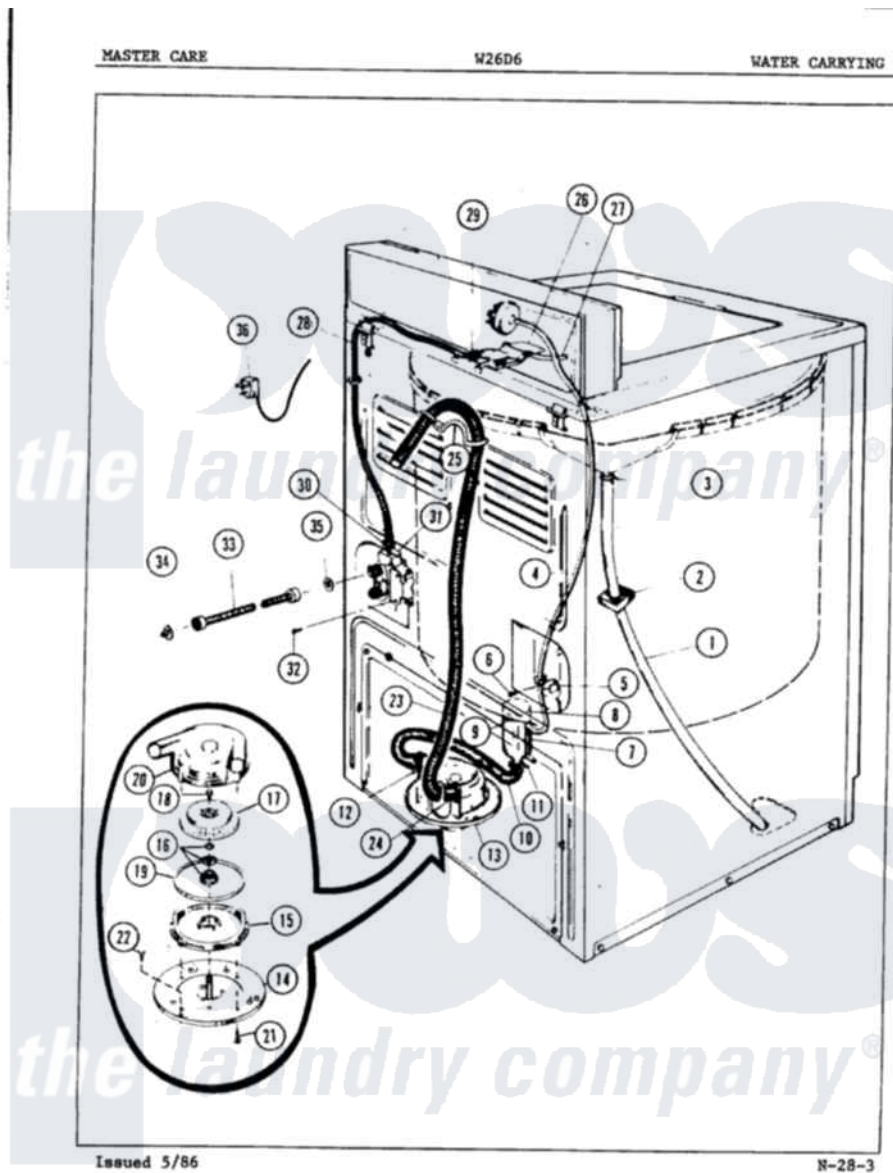

Magic Chef W26D6HW 06 - WATER CARRYING (REV. A)

Magic Chef [Residential Magic Chef W26D6HW Washer Parts](#) Parts Diagram 06 - WATER CARRYING (REV. A)
 Click on the part number to view part

Item	Original Part Number	Replaced By	Status	Part Description
1	33-9494		Not Available	OVERFLOW HOSE
2	W10124350		Not Available	NOT REQUIRED PART OR SEE NOTE CLAMP (PURCHASED LOCALLY)
3	33-1389		Not Available	INSULATION
4	33-6714		Not Available	PRES SW HOSE
"	25-6049	596669		Clamp, Manifold
5	33-6099			Clamp
6	W10124350		Not Available	NOT REQUIRED PART OR SEE NOTE SCREW-PURCHASED LOCALLY
7	33-7314			Sump Assembly
8	33-3633		Not Available	HOSE
9	25-7003			Clamp
10	33-6091			Hose
11	W10124350		Not Available	NOT REQUIRED PART OR SEE NOTE CLAMP (PURCHASED LOCALLY)
				NOT REQUIRED PART OR

12	W10124350		Not Available	SEE NOTE CLAMP (PURCHASED LOCALLY)
13	33-6027	35-6467		Pump Assem
14	33-6035		Not Available	PLATE & PULLEY ASSY.
15	33-6029	35-6467		Pump Assem
16	33-6360		Not Available	SEAL ASM
17	33-6033	35-0010		Impeller
18	25-7418	33001178		Back, Tumbler
19	33-6032			Gasket
20	33-6030		Not Available	PUMP HOUSING
21	25-7405	3196164		Screw
22	25-7419		Not Available	SCREW
23	33-9536			Hose Adapter
24	33-9536			Hose Adapter
25	25-7797	285655		Clamp, Hose
"	33-9537	22003814		Retainer, Drain Hose
26	33-6686		Not Available	FLUME
27	33-6038		Not Available	FLUME EXT
28	33-6689		Not Available	INLET HOSE
29	25-7867	596669		Clamp, Manifold
30	25-7866	489503		Clamp
31	39-1482			Mixing Valve
"	33-7058		Not Available	SUB 36-1456
32	25-7101	3351614		Screw, Gearcase Cover Mounting
33	33-7891	89503		Hose-Inlet
34	33-7313	33-4264N		Strainer And Washer Kit
35	25-7048			Washer
36	33-3939		Not Available	SERVICE CORD