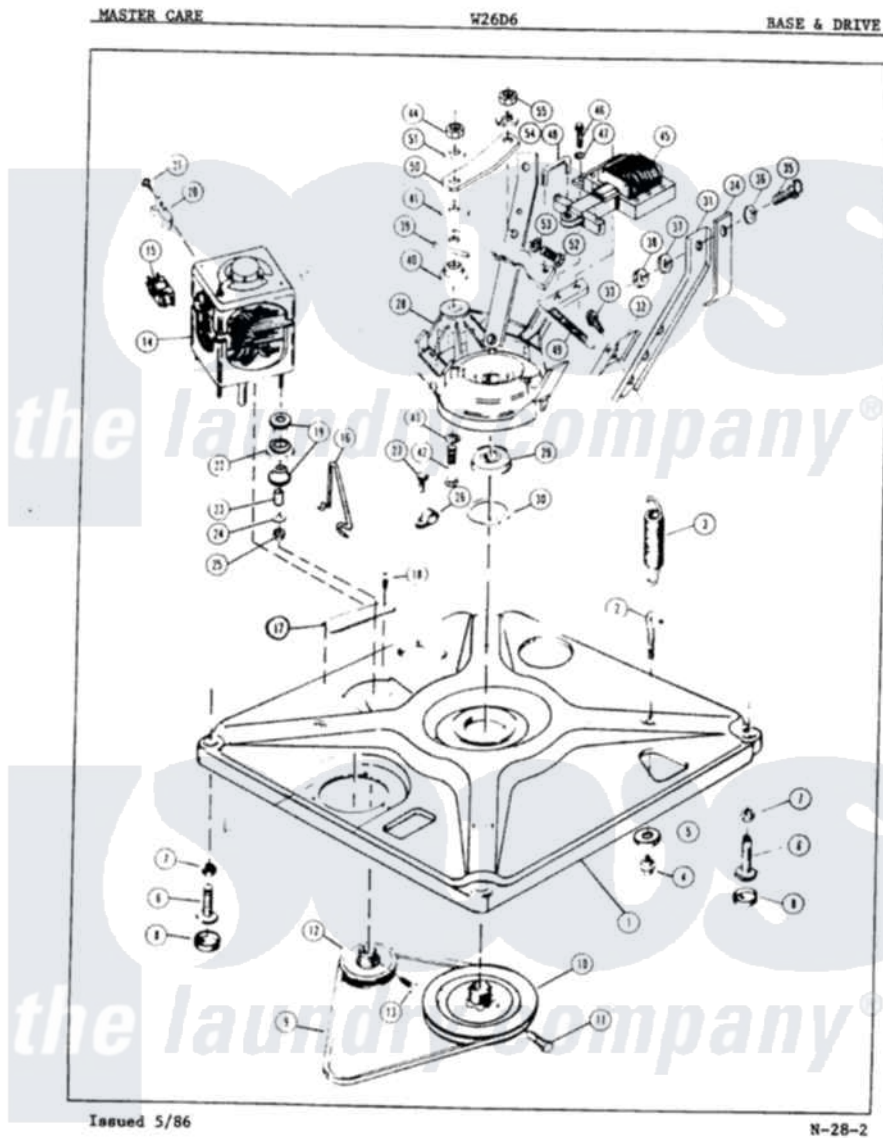

# Magic Chef W26D6W 01 - BASE & DRIVE (REV. A)

Magic Chef [Residential Magic Chef W26D6W Washer Parts](#) Parts Diagram 01 - BASE & DRIVE (REV. A)  
 Click on the part number to view part

Item	Original Part Number	Replaced By	Status	Part Description
1	33-9617		Not Available	BASE/TRI-POINT
2	<a href="#">25-7365</a>			Eye Bolt
3	33-9553		Not Available	SPRING
4	<a href="#">25-7362</a>			Anchor Nut
5	W10124350		Not Available	NOT REQUIRED PART OR SEE NOTE WASHER (PURCHASED LOCALLY)
6	33-1249	<a href="#">35-0771</a>		Leveling Leg
7	25-7032	<a href="#">25-7915</a>		Hex Nut
8	34-0062	<a href="#">25001119</a>		Foot And Pad Assembly
9	33-9787	<a href="#">35-0425</a>		Belt
10	33-5976		Not Available	DRIVE PULLEY
11	25-7361		Not Available	SET SCREW
12	33-9303		Not Available	MOTOR PULLEY
13	<a href="#">25-7117</a>			Set Screw
14	33-9681		Not Available	230V MOTOR
15	33-9175		Not Available	MOTOR SWITCH