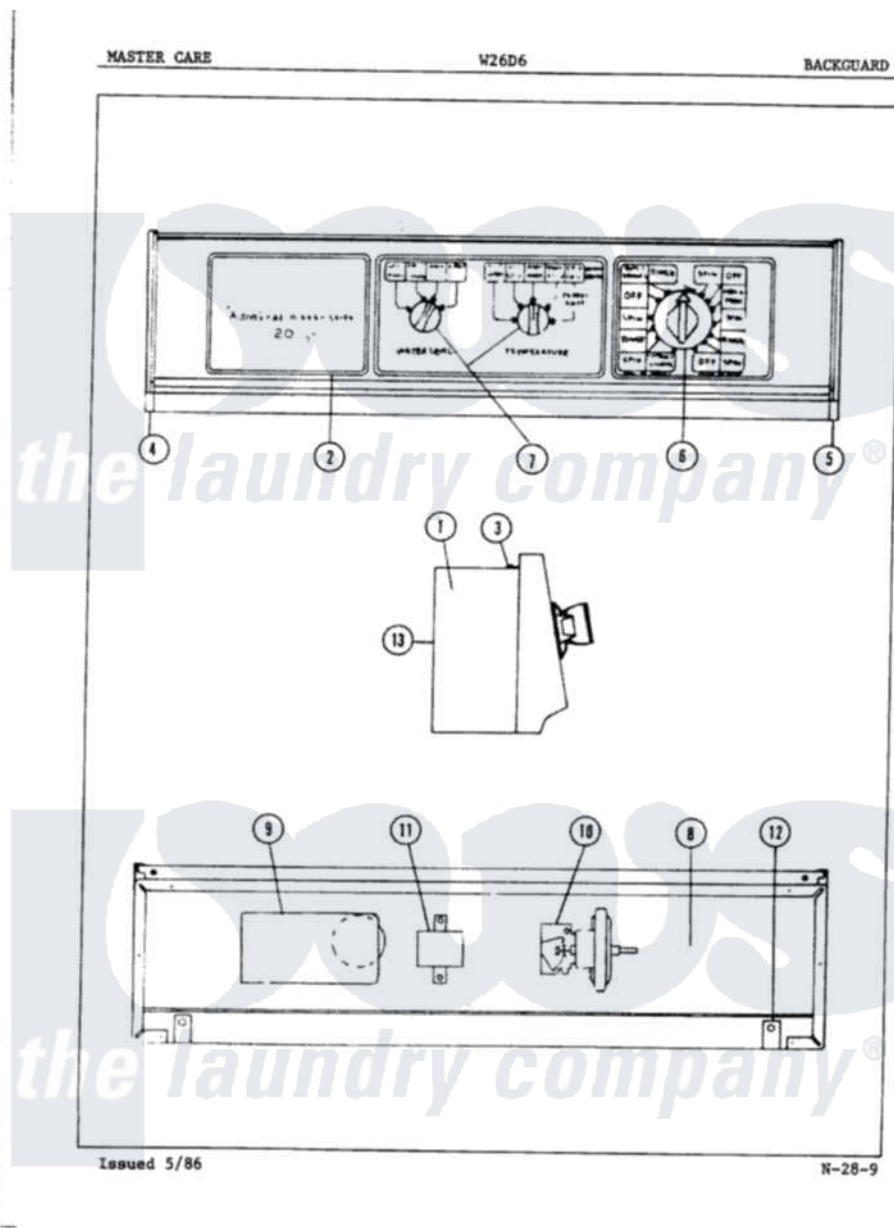

Magic Chef W26D6W 02 - CONTROL PANEL (REV. A)

Magic Chef [Residential Magic Chef W26D6W Washer Parts](#) Parts Diagram 02 - CONTROL PANEL (REV. A)
 Click on the part number to view part

Item	Original Part Number	Replaced By	Status	Part Description
1	33-9668		Not Available	WRAPPER
2	33-8912		Not Available	CONTROL PANEL
3	25-7649	910187		Screw
"	25-0129		Not Available	CODE H
4	33-6765			LH End Cap
5	25-7496	25-7760		Screw
"	33-6766			RH End Cap
6	33-7343		Not Available	KNOB ASM
"	25-6044			Set Screw
7	33-5804		Not Available	KNOB
8	25-3092	90767		Screw, 8A X 3/8 HeX Washer Head Tapping
"	33-9367		Not Available	SHIELD
9	25-0205	216412		Screw, Bracket To Timer
"	33-9694		Not Available	TIMER {EXPORT}
"	33-7996		Not Available	TIMER MOTOR
10	33-9732			Pressure Switch

"	25-3092	90767	Screw, 8A X 3/8 HeX Washer Head Tapping
11	25-3092	90767	Screw, 8A X 3/8 HeX Washer Head Tapping
"	33-6937		Selector Switch
12	25-7461	Not Available	CLIP
13	33-8909	Not Available	SHIELD
"	25-3092	90767	Screw, 8A X 3/8 HeX Washer Head Tapping