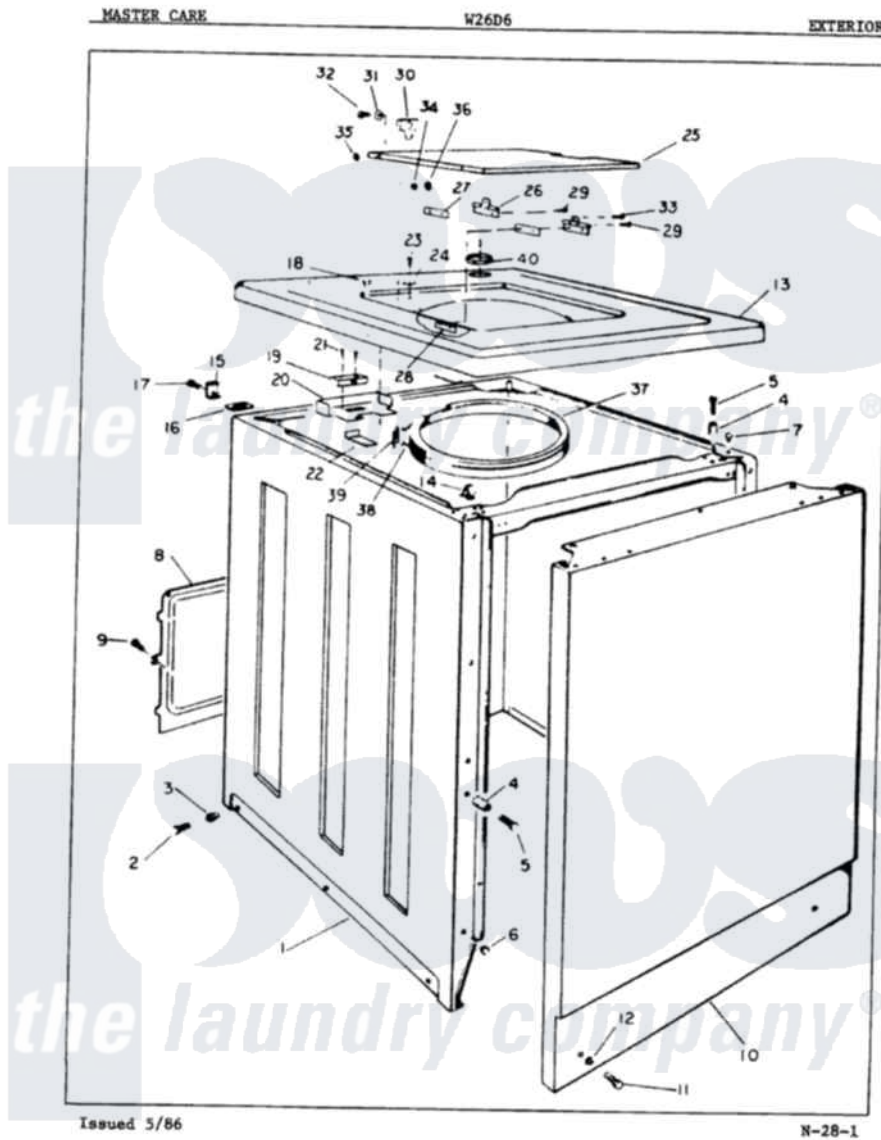

# Magic Chef W26D6W 03 - EXTERIOR (REV. A)

Magic Chef [Residential Magic Chef W26D6W Washer Parts](#) Parts Diagram 03 - EXTERIOR (REV. A)  
 Click on the part number to view part

Item	Original Part Number	Replaced By	Status	Part Description
1	33-6068		Not Available	CABINET BODY
2	25-7001	<a href="#">308685</a>		Side Trim )
3	33-2088		Not Available	SLEEVE
"	W10124350		Not Available	NOT REQUIRED PART OR SEE NOTE WASHER (PURCHASED LOCALLY)
"	25-7458	<a href="#">308685</a>		Side Trim )
4	<a href="#">34-9701</a>			Guide, Cabinet
5	<a href="#">25-6109</a>			Screw
6	<a href="#">33-2653</a>			Bumper, Cabinet
7	<a href="#">33-2653</a>			Bumper, Cabinet
8	33-8687		Not Available	REAR SHIELD
9	W10124350		Not Available	NOT REQUIRED PART OR SEE NOTE SCREW-PURCHASED LOCALLY
10	33-9255		Not Available	FRONT PANEL
11	25-7001	<a href="#">308685</a>		Side Trim )
				NOT REQUIRED PART OR