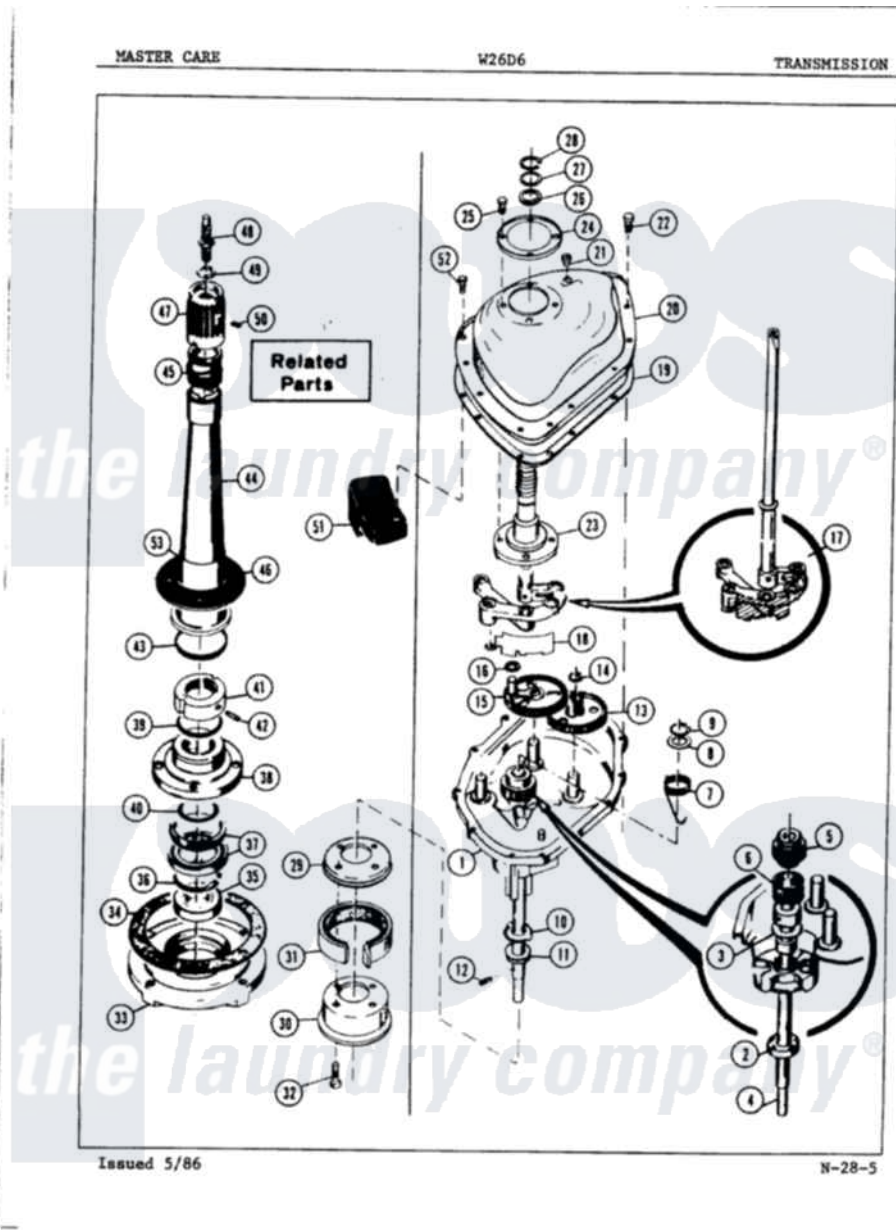

Magic Chef W26D6W 04 - TRANSMISSION (REV. A)

Magic Chef [Residential Magic Chef W26D6W Washer Parts](#) Parts Diagram 04 - TRANSMISSION (REV. A)
 Click on the part number to view part

Item	Original Part Number	Replaced By	Status	Part Description
1	33-9986		Not Available	TRANSM HOUSING
"	33-9035		Not Available	TRANSM HOUSING
"	33-9144		Not Available	TRANSMISSION
2	33-9208		Not Available	SEAL
3	33-9023N		Not Available	CLUTCH ASM
"	25-7274		Not Available	WASHER, STEEL
4	33-9022		Not Available	DRIVE SHAFT
5	33-6115		Not Available	DRIVE PINION
6	33-3195		Not Available	SPRING
7	33-6463			Spring
8	25-7415		Not Available	WASHER, FLAT
9	25-7173		Not Available	25-7708
10	33-9217		Not Available	THRUST WASHER
11	33-4944			Bearing
12	25-6120		Not Available	PIN
13	33-3228	35-0547		Cluster Gear