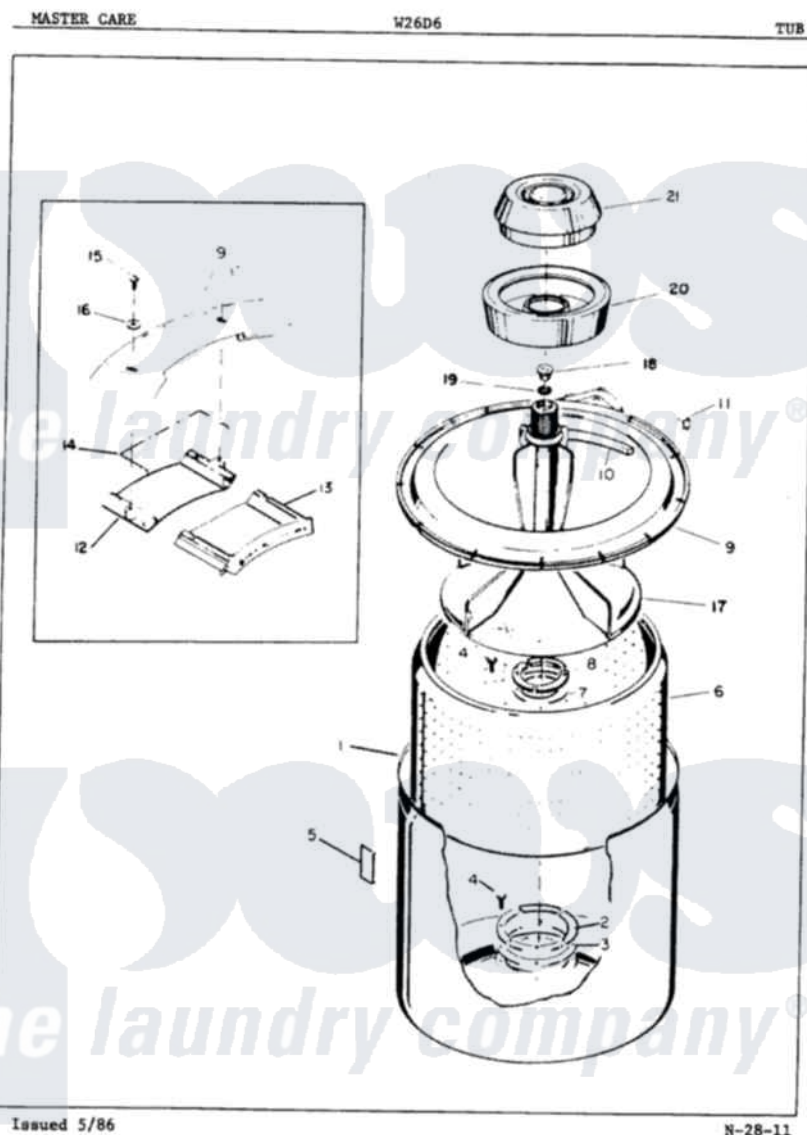

Magic Chef W26D6W 05 - TUB (REV. A)

Magic Chef [Residential Magic Chef W26D6W Washer Parts](#) Parts Diagram 05 - TUB (REV. A)
 Click on the part number to view part

Item	Original Part Number	Replaced By	Status	Part Description
1	33-9392		Not Available	TUB ASSEMBLY
2	33-8800	33-8800K		Plate
3	33-6905			Gasket
4	25-7783	4356852		Screw
5	33-3232	35-0538		Pad
6	33-9566	33-9500N		Basket Kit
7	33-6902			Gasket
8	33-8799		Not Available	REINF PLATE
9	33-6524			Tub Top
10	33-3055			Gasket
11	25-7748			Clip
12	33-8265		Not Available	DISPENSER BASE
13	33-8264		Not Available	DISPENSER ASSEMB
14	33-6521		Not Available	CLIP
15	25-7082	400022-1		Screw
16	25-7224		Not Available	FLAT WASHER

17	33-5983	Not Available	AGITATOR
18	33-6241		Cap
19	25-7330		Rubber Washer
20	33-6107	LA-1012	Lint Filter Kit
21	33-7507	LA-1012	Lint Filter Kit