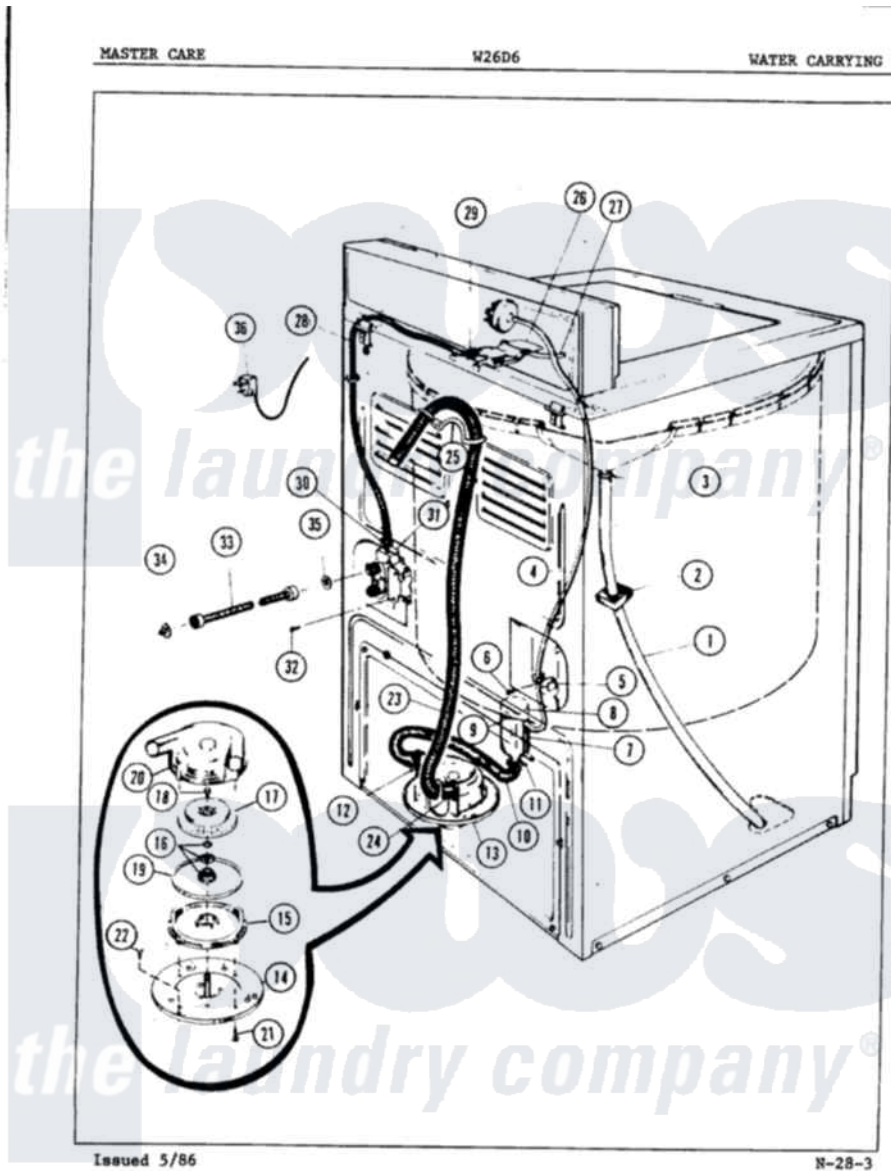

Magic Chef W26D6W 06 - WATER CARRYING (REV. A)

Magic Chef [Residential Magic Chef W26D6W Washer Parts](#) Parts Diagram 06 - WATER CARRYING (REV. A)
 Click on the part number to view part

Item	Original Part Number	Replaced By	Status	Part Description
1	33-9494		Not Available	OVERFLOW HOSE
2	W10124350		Not Available	NOT REQUIRED PART OR SEE NOTE CLAMP (PURCHASED LOCALLY)
3	33-1389		Not Available	INSULATION
4	33-6714		Not Available	PRES SW HOSE
"	25-6049	596669		Clamp, Manifold
5	33-6099			Clamp
6	W10124350		Not Available	NOT REQUIRED PART OR SEE NOTE SCREW-PURCHASED LOCALLY
7	33-7314			Sump Assembly
8	33-3633		Not Available	HOSE
9	25-7003			Clamp
10	33-6091			Hose
11	W10124350		Not Available	NOT REQUIRED PART OR SEE NOTE CLAMP (PURCHASED LOCALLY)
				NOT REQUIRED PART OR

12	W10124350		Not Available	SEE NOTE CLAMP (PURCHASED LOCALLY)
13	33-6027	35-6467		Pump Assem
14	33-6035		Not Available	PLATE & PULLEY ASSY.
15	33-6029	35-6467		Pump Assem
16	33-6360		Not Available	SEAL ASM
17	33-6033	35-0010		Impeller
18	25-7418	33001178		Back, Tumbler
19	33-6032			Gasket
20	33-6030		Not Available	PUMP HOUSING
21	25-7405	3196164		Screw
22	25-7419		Not Available	SCREW
23	33-9536			Hose Adapter
24	33-9536			Hose Adapter
25	25-7797	285655		Clamp, Hose
"	33-9537	22003814		Retainer, Drain Hose
26	33-6686		Not Available	FLUME
27	33-6038		Not Available	FLUME EXT
28	33-6689		Not Available	INLET HOSE
29	25-7867	596669		Clamp, Manifold
30	25-7866	489503		Clamp
31	39-1482			Mixing Valve
"	33-7058		Not Available	SUB 36-1456
32	25-7101	3351614		Screw, Gearcase Cover Mounting
33	33-7891	89503		Hose-Inlet
34	33-7313	33-4264N		Strainer And Washer Kit
35	25-7048			Washer
36	33-3939		Not Available	SERVICE CORD