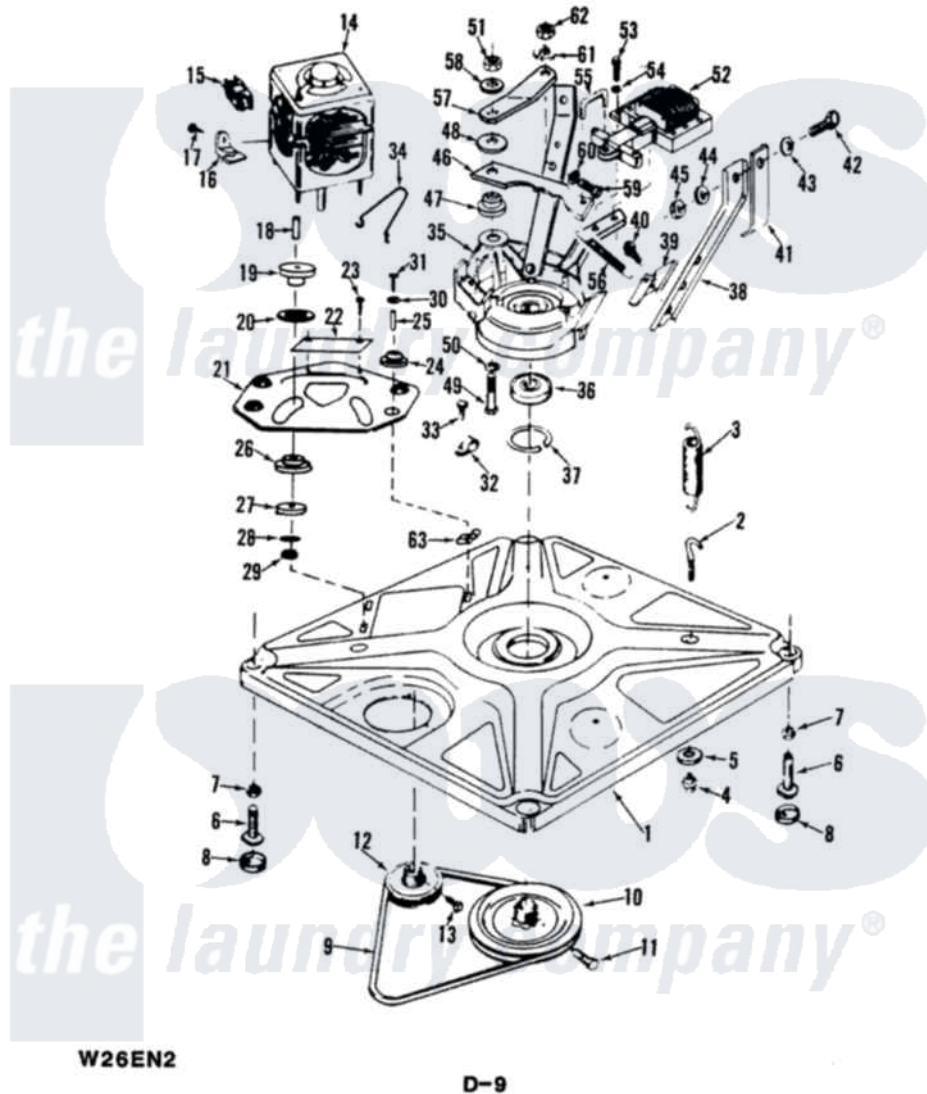

BASE/DRIVE

W26EN2

D-9

Magic Chef [Residential Magic Chef W26EA2 Washer Parts](#) Parts Diagram 01 - BASE & DRIVE
 Click on the part number to view part

Item	Original Part Number	Replaced By	Status	Part Description
1	35-0058			Base Assembly
2	25-7365			Eye Bolt
3	33-9553		Not Available	SPRING
4	25-7362			Anchor Nut
5	W10124350		Not Available	NOT REQUIRED PART OR SEE NOTE
6	33-0679	35-0771		Leveling Leg
"	34-0061	35-0771		Leveling Leg
7	25-7032	25-7915		Hex Nut
8	34-0062	25001119		Foot And Pad Assembly
9	35-0465		Not Available	DRIVE BELT
10	33-9374		Not Available	DRIVE PULLEY
11	25-7361		Not Available	SET SCREW
12	33-9952		Not Available	MOTOR PULLEY
13	25-7117			Set Screw
14	LA-1010			Motor Kit
15	33-9994	33-9998		Export Motor