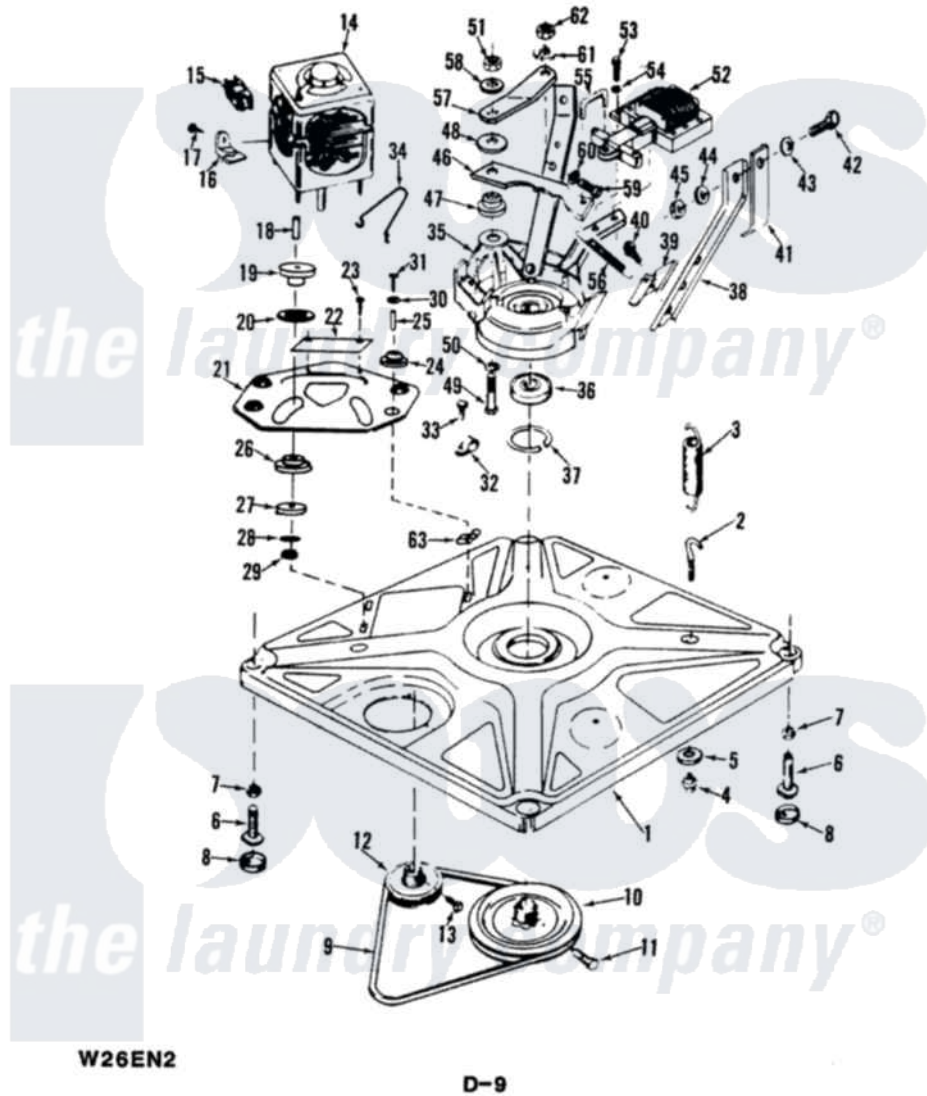

BASE/DRIVE

W26EN2

D-9

Magic Chef [Residential Magic Chef W26EN2 Washer Parts](#) Parts Diagram 01 - BASE & DRIVE
 Click on the part number to view part

Item	Original Part Number	Replaced By	Status	Part Description
1	35-0058			Base Assembly
2	25-7365			Eye Bolt
3	33-9553		Not Available	SPRING
4	25-7362			Anchor Nut
5	W10124350		Not Available	NOT REQUIRED PART OR SEE NOTE
6	33-0679	35-0771		Leveling Leg
"	34-0061	35-0771		Leveling Leg
7	25-7032	25-7915		Hex Nut
8	34-0062	25001119		Foot And Pad Assembly
9	35-0465		Not Available	DRIVE BELT
10	33-9374		Not Available	DRIVE PULLEY
11	25-7361		Not Available	SET SCREW
12	33-9952		Not Available	MOTOR PULLEY
13	25-7117			Set Screw
14	LA-1010			Motor Kit
15	33-9994	33-9998		Export Motor