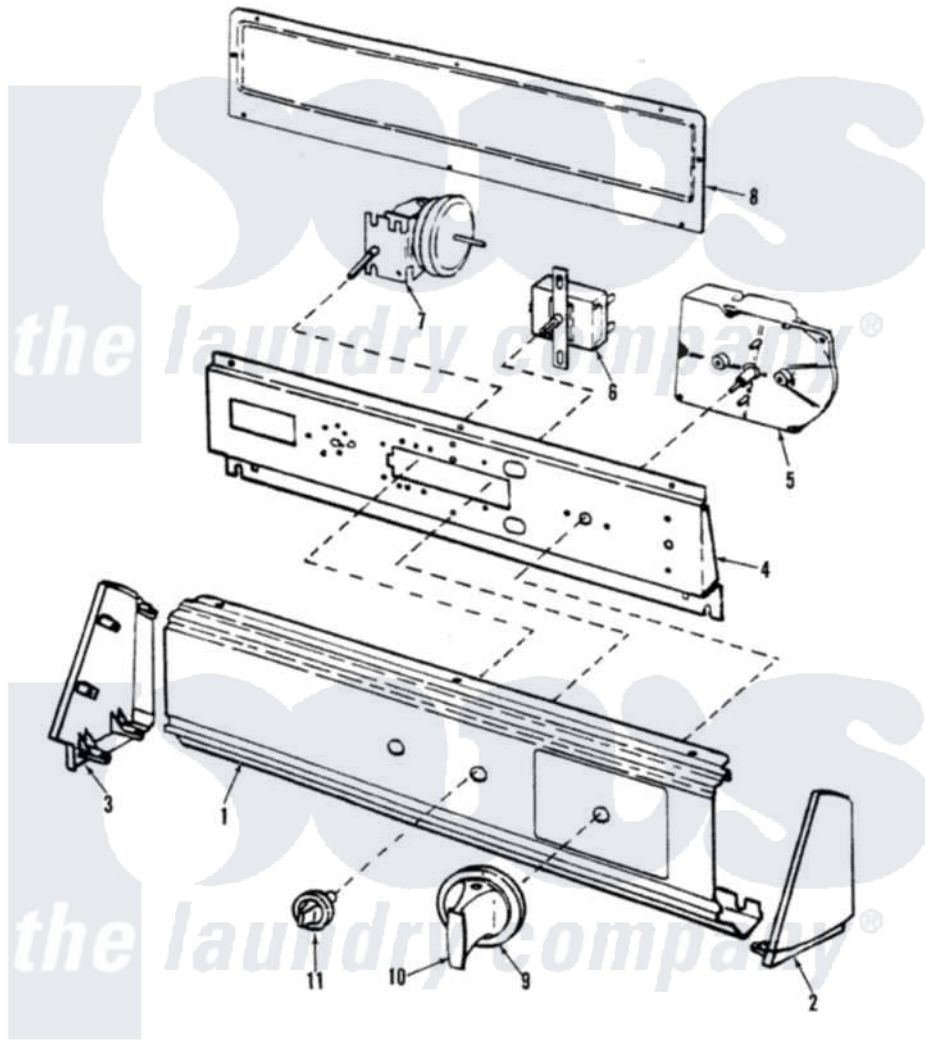

Magic Chef W26EN2 02 - CONTROL PANEL

BACKGUARD

W26EN2

E-6

Magic Chef [Residential Magic Chef W26EN2 Washer Parts](#) Parts Diagram 02 - CONTROL PANEL
 Click on the part number to view part

Item	Original Part Number	Replaced By	Status	Part Description
1	25-3092	90767		Screw, 8A X 3/8 HeX Washer Head Tapping
"	25-7702			Speedclip, End Cap To Control Panel
"	35-0754		Not Available	CONTROL PANEL
2	53-0277		Not Available	TRIM, END CAP (RT)
"	53-0264			RH Endcap
"	25-7760			Screw
3	53-0278		Not Available	TRIM, END CAP (LT)
"	53-0265			LH Endcap
"	25-7760			Screw
4	25-3092	90767		Screw, 8A X 3/8 HeX Washer Head Tapping
"	25-7702			Speedclip, End Cap To Control Panel
"	53-0365	53-1676		Shield, Control
5	35-0492		Not Available	EXPORT TIMER
"	35-0117			Timer Motor 1/2rpm

"	25-0088	489483		Screw 10-32 X 1/2
6	35-0119			Rotary Switch
"	25-3092	90767		Screw, 8A X 3/8 HeX Washer Head Tapping
7	35-0782			Pressure Switch
"	25-3092	90767		Screw, 8A X 3/8 HeX Washer Head Tapping
8	25-3092	90767		Screw, 8A X 3/8 HeX Washer Head Tapping
"	25-3457			Screw, Sems
"	25-7583		Not Available	PLASTIC NUT
"	25-7592		Not Available	SCREW
"	34-9487		Not Available	PLATE, REINFORCEMENT
"	53-0268	21001460		Shield, Rear
"	25-7851			Speedclip, End Cap To Top
9	35-0318		Not Available	HUB/SKIRT ASM
10	35-0498	12500058		Knob Ski
11	35-0147		Not Available	SELECTOR KNOB