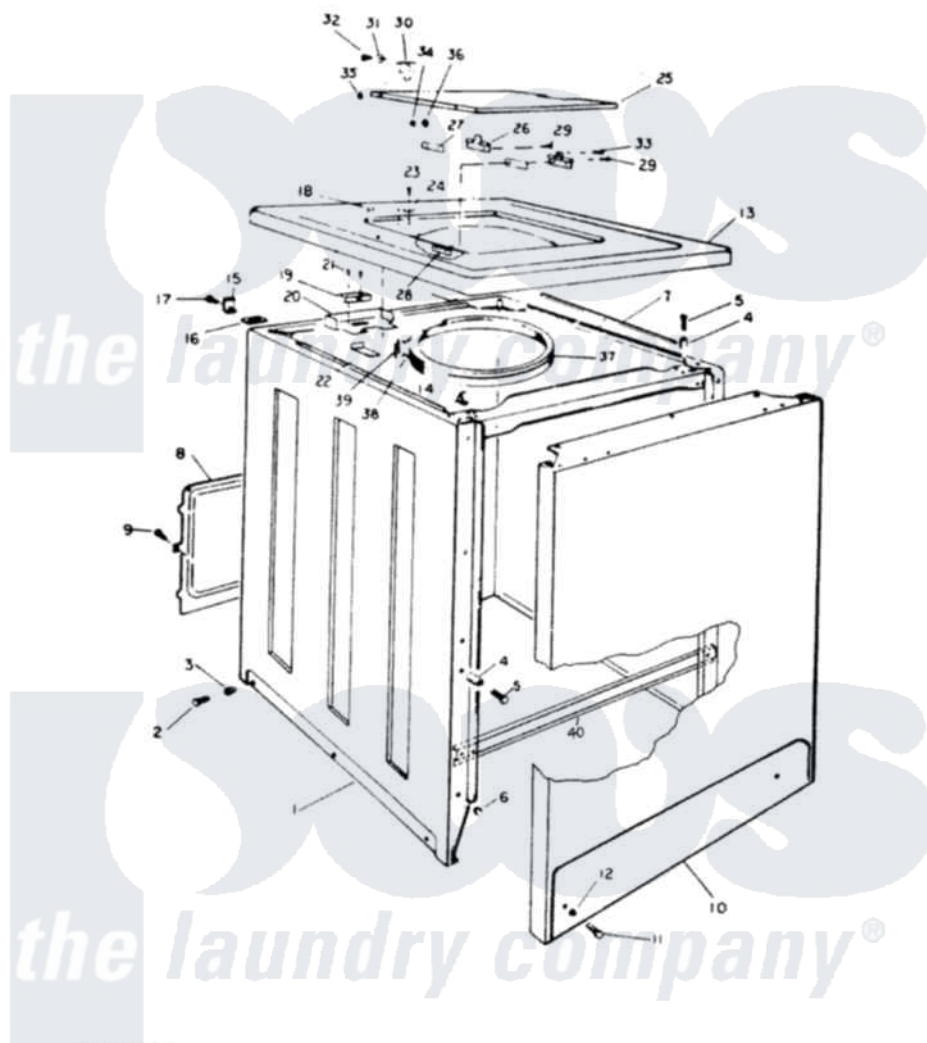

EXTERIOR

W26EN2

D-6

Magic Chef [Residential Magic Chef W26EN2 Washer Parts](#) Parts Diagram 03 - EXTERIOR  
 Click on the part number to view part

Item	Original Part Number	Replaced By	Status	Part Description
1	35-0061		Not Available	CABINET BODY
3	33-2088		Not Available	SLEEVE
"	25-7458	<a href="#">308685</a>		Side Trim )
4	<a href="#">34-9701</a>			Guide, Cabinet
5	<a href="#">25-6109</a>			Screw
6	<a href="#">33-2653</a>			Bumper, Cabinet
7	33-9948		Not Available	CUSHION STRIP
8	33-8687		Not Available	REAR SHIELD
10	35-0056		Not Available	FRONT PANEL
11	25-7001	<a href="#">308685</a>		Side Trim )
13	35-0586		Not Available	CABINET TOP
14	<a href="#">25-7285</a>			Clip
15	33-7450	<a href="#">35-2846</a>		Hinge, Cabinet Top
16	<a href="#">33-0930</a>			Pad, Top Hinge
17	25-7732	<a href="#">681414</a>		Screw, 10AB X 1/2
18	<a href="#">33-2653</a>			Bumper, Cabinet

19	33-8911	<a href="#">12001187</a>	Kit, Lid Switch Assembly
20	33-8289	<a href="#">12001187</a>	Kit, Lid Switch Assembly
21	25-7437	<a href="#">40040701</a>	Screw, Tapping No.6b-20
22	33-8828	<a href="#">12001187</a>	Kit, Lid Switch Assembly
23	25-7463	<a href="#">7101P012-60</a>	Screw
24	<a href="#">25-7436</a>		Nylite Washer
25	35-0610	Not Available	CLOTHES DOOR
26	<a href="#">33-6956</a>		Hinge
27	<a href="#">33-6957</a>		Hinge Pad
28	33-8058	Not Available	SPEEDNUT
29	25-7455	<a href="#">99002757</a>	Screw
30	<a href="#">43-0057</a>		Actuator, Door Switch
31	<a href="#">25-7436</a>		Nylite Washer
32	<a href="#">25-7438</a>		Screw
33	25-7455	<a href="#">99002757</a>	Screw
34	25-7086	<a href="#">Y0308025</a>	Washer, Stainless Steel
35	<a href="#">25-7436</a>		Nylite Washer
36	25-8057	Not Available	PLASTIC NUT
37	33-9399	Not Available	SPLASH GUARD
38	33-6093	Not Available	RETAINING RING
39	<a href="#">33-0767</a>		Spring
40	35-0663	Not Available	CABT BRACE
"	<a href="#">25-7883</a>		Screw