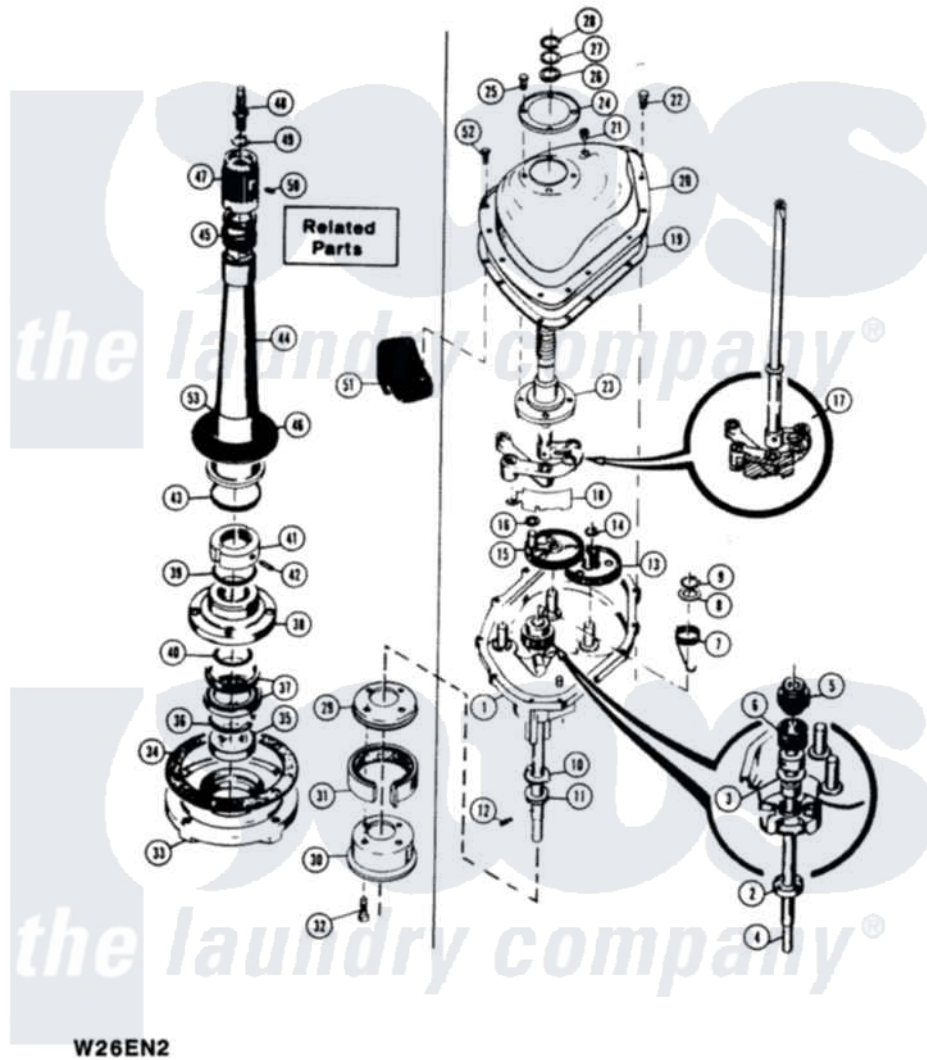

TRANSMISSION

W26EN2

E-3

Magic Chef [Residential Magic Chef W26EN2 Washer Parts](#) Parts Diagram 04 - TRANSMISSION
 Click on the part number to view part

Item	Original Part Number	Replaced By	Status	Part Description
1	35-0630		Not Available	TRANSMISSION
"	33-9986		Not Available	TRANSM HOUSING
2	33-9208		Not Available	SEAL
3	25-7274		Not Available	WASHER, STEEL
"	33-9023N		Not Available	CLUTCH ASM
4	33-9022		Not Available	DRIVE SHAFT
5	33-6115		Not Available	DRIVE PINION
6	33-3195		Not Available	SPRING
7	33-6463			Spring
8	25-7415		Not Available	WASHER, FLAT
9	25-7173		Not Available	25-7708
10	33-9217		Not Available	THRUST WASHER
11	33-4944			Bearing
12	25-6120		Not Available	PIN
13	33-3228	35-0547		Cluster Gear
14	25-7175	25-7933		Ring, Retaining