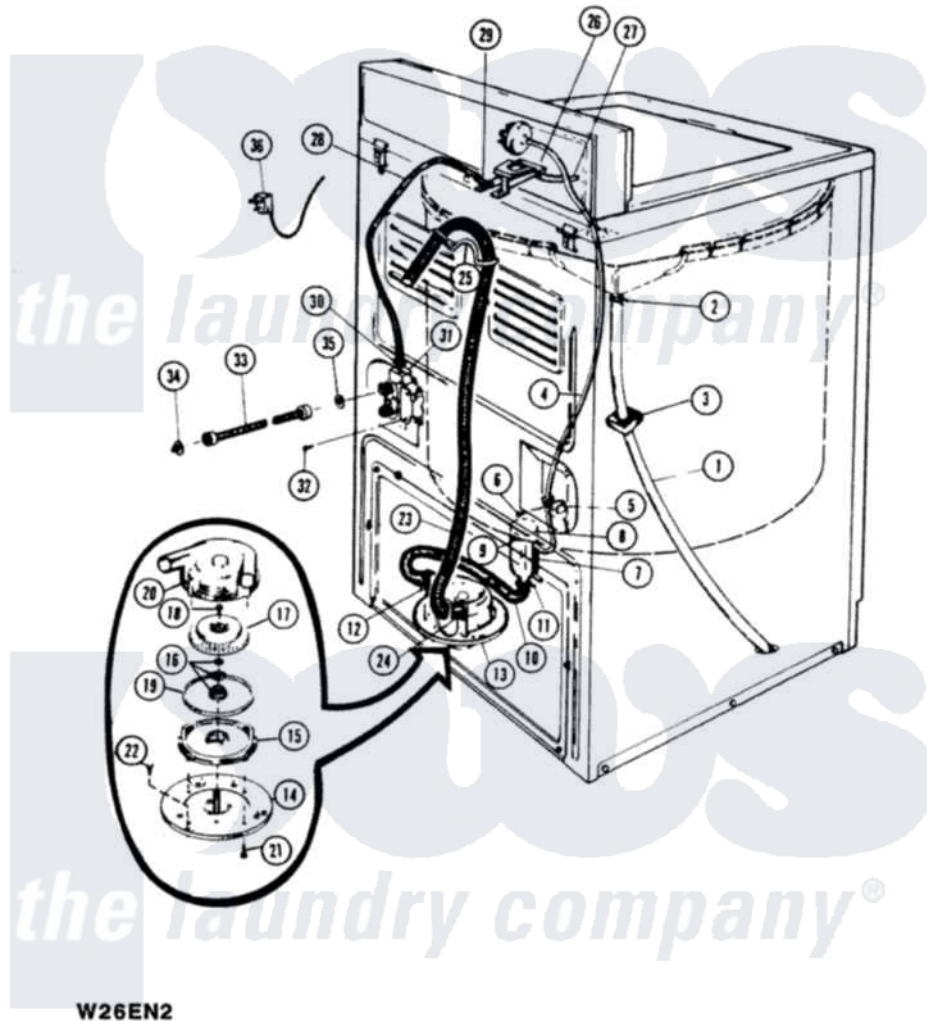

WATER CARRYING

W26EN2

E-1

Magic Chef [Residential Magic Chef W26EN2 Washer Parts](#) Parts Diagram 06 - WATER CARRYING  
 Click on the part number to view part

Item	Original Part Number	Replaced By	Status	Part Description
1	35-0059		Not Available	OVERFLOW HOSE
3	33-1389		Not Available	INSULATION
4	25-7796	<a href="#">596669</a>		Clamp, Manifold
"	33-6096		Not Available	HOSE 48"
5	<a href="#">33-6099</a>			Clamp
7	<a href="#">33-7314</a>			Sump Assembly
8	33-3633		Not Available	HOSE
9	<a href="#">25-7003</a>			Clamp
10	<a href="#">33-6091</a>			Hose
13	35-0008	<a href="#">35-6467</a>		Pump Assem
14	33-6035		Not Available	PLATE & PULLEY ASSY.
15	33-6029	<a href="#">35-6467</a>		Pump Assem
16	33-6360		Not Available	SEAL ASM
17	<a href="#">35-0010</a>			Impeller
18	25-7418	<a href="#">33001178</a>		Back, Tumbler
19	<a href="#">33-6032</a>			Gasket

20	<a href="#">35-0009</a>		Pump Housing
21	25-7405	<a href="#">3196164</a>	Screw
22	25-7419		Not Available SCREW
23	33-9535	<a href="#">211704</a>	Hose, Drain
24	<a href="#">33-9536</a>		Hose Adapter
25	33-9537	<a href="#">22003814</a>	Retainer, Drain Hose
"	25-7797	<a href="#">285655</a>	Clamp, Hose
26	25-7086	<a href="#">Y0308025</a>	Washer, Stainless Steel
"	33-9830		Not Available INLET FLUME
"	25-3092	<a href="#">90767</a>	Screw, 8A X 3/8 HeX Washer Head Tapping
"	33-8057		Not Available PLASTIC NUT
27	33-6038		Not Available FLUME EXT
28	35-0541		Not Available WATR INLET HOSE
29	25-7867	<a href="#">596669</a>	Clamp, Manifold
30	25-7866	<a href="#">489503</a>	Clamp
31	33-7058		Not Available SUB 36-1456
"	35-0086	<a href="#">39-1482</a>	Mixing Valve
32	25-7101	<a href="#">3351614</a>	Screw, Gearcase Cover Mounting
33	33-7891	<a href="#">89503</a>	Hose-Inlet
34	33-7313	<a href="#">33-4264N</a>	Strainer And Washer Kit
35	<a href="#">25-7048</a>		Washer
36	33-3939		Not Available SERVICE CORD