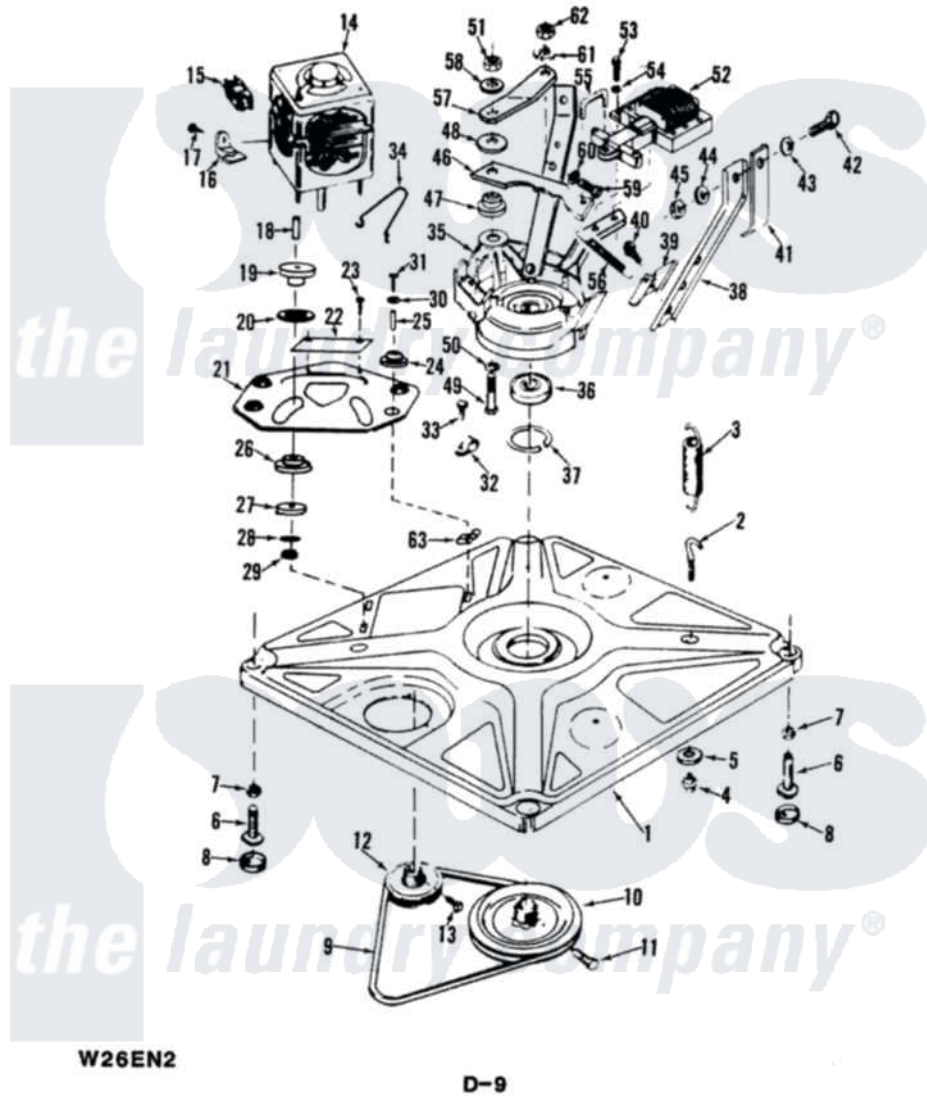

BASE/DRIVE

Magic Chef [Residential Magic Chef W26EY2 Washer Parts](#) Parts Diagram 01 - BASE & DRIVE
 Click on the part number to view part

Item	Original Part Number	Replaced By	Status	Part Description
1	35-0058			Base Assembly
2	25-7365			Eye Bolt
3	33-9553		Not Available	SPRING
4	25-7362			Anchor Nut
5	W10124350		Not Available	NOT REQUIRED PART OR SEE NOTE
6	33-0679	35-0771		Leveling Leg
"	34-0061	35-0771		Leveling Leg
7	25-7032	25-7915		Hex Nut
8	34-0062	25001119		Foot And Pad Assembly
9	35-0465		Not Available	DRIVE BELT
10	33-9374		Not Available	DRIVE PULLEY
11	25-7361		Not Available	SET SCREW
12	33-9952		Not Available	MOTOR PULLEY
13	25-7117			Set Screw
14	LA-1010			Motor Kit
15	33-9994	33-9998		Export Motor