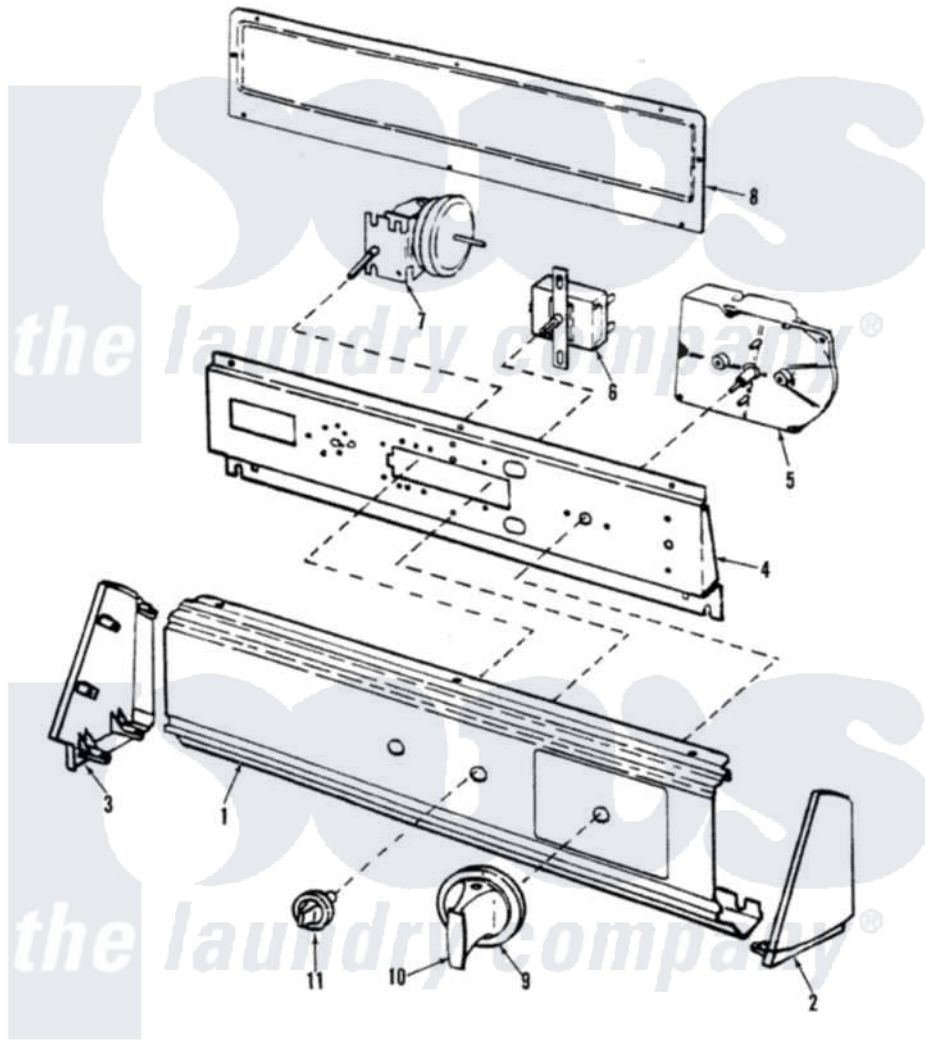

Magic Chef W26EY2 02 - CONTROL PANEL

BACKGUARD

W26EN2

E-6

Magic Chef [Residential Magic Chef W26EY2 Washer Parts](#) Parts Diagram 02 - CONTROL PANEL
 Click on the part number to view part

Item	Original Part Number	Replaced By	Status	Part Description
1	25-3092	90767		Screw, 8A X 3/8 HeX Washer Head Tapping
"	25-7702			Speedclip, End Cap To Control Panel
"	35-0754		Not Available	CONTROL PANEL
2	53-0277		Not Available	TRIM, END CAP (RT)
"	53-0264			RH Endcap
"	25-7760			Screw
3	53-0278		Not Available	TRIM, END CAP (LT)
"	53-0265			LH Endcap
"	25-7760			Screw
4	25-3092	90767		Screw, 8A X 3/8 HeX Washer Head Tapping
"	25-7702			Speedclip, End Cap To Control Panel
"	53-0365	53-1676		Shield, Control
5	35-0492		Not Available	EXPORT TIMER
"	35-0117			Timer Motor 1/2rpm

"	25-0088	489483	Screw 10-32 X 1/2
6	35-0119		Rotary Switch
"	25-3092	90767	Screw, 8A X 3/8 HeX Washer Head Tapping
7	35-0782		Pressure Switch
"	25-3092	90767	Screw, 8A X 3/8 HeX Washer Head Tapping
8	25-3092	90767	Screw, 8A X 3/8 HeX Washer Head Tapping
"	25-3457		Screw, Sems
"	25-7583	Not Available	PLASTIC NUT
"	25-7592	Not Available	SCREW
"	34-9487	Not Available	PLATE, REINFORCEMENT
"	53-0268	21001460	Shield, Rear
"	25-7851		Speedclip, End Cap To Top
9	35-0318	Not Available	HUB/SKIRT ASM
10	35-0498	12500058	Knob Ski
11	35-0147	Not Available	SELECTOR KNOB