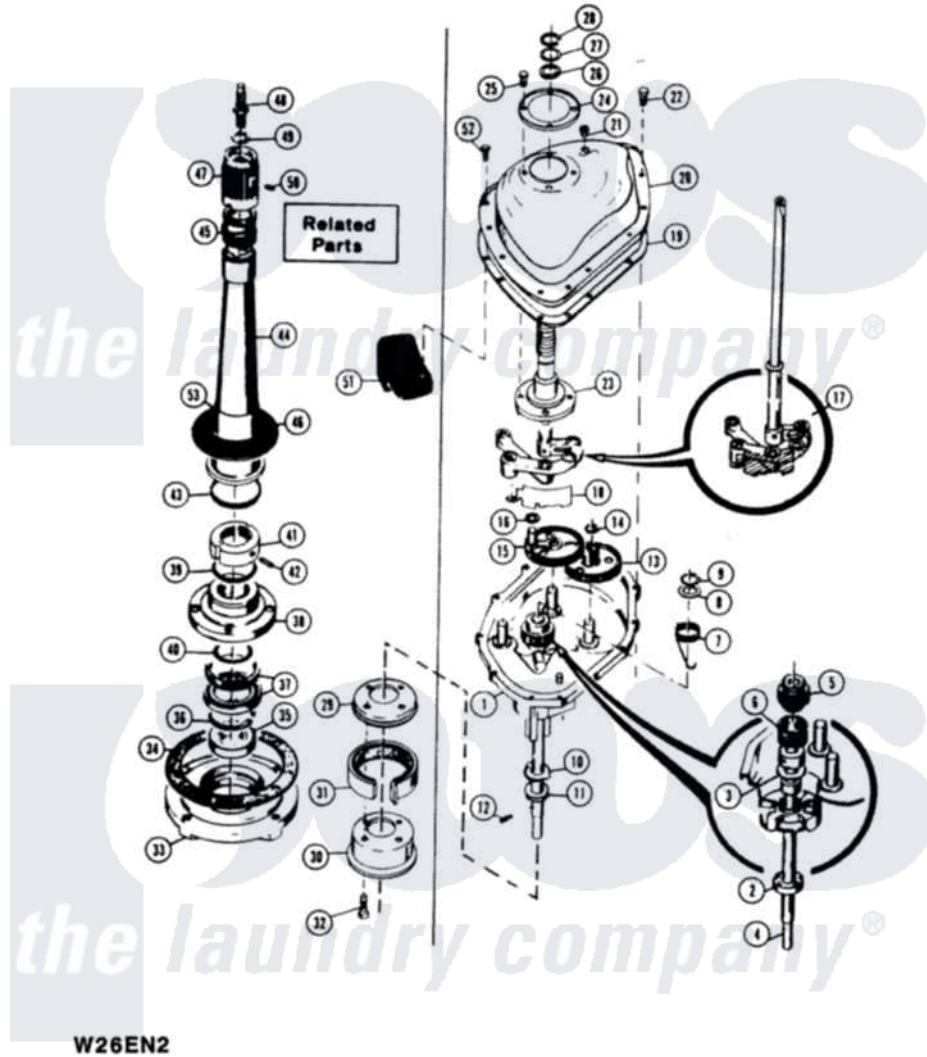

TRANSMISSION

W26EN2

E-3

Magic Chef [Residential Magic Chef W26EY2 Washer Parts](#) Parts Diagram 03 - TRANSMISSION
 Click on the part number to view part

Item	Original Part Number	Replaced By	Status	Part Description
1	35-0630		Not Available	TRANSMISSION
"	33-9986		Not Available	TRANSM HOUSING
2	33-9208		Not Available	SEAL
3	25-7274		Not Available	WASHER, STEEL
"	33-9023N		Not Available	CLUTCH ASM
4	33-9022		Not Available	DRIVE SHAFT
5	33-6115		Not Available	DRIVE PINION
6	33-3195		Not Available	SPRING
7	33-6463			Spring
8	25-7415		Not Available	WASHER, FLAT
9	25-7173		Not Available	25-7708
10	33-9217		Not Available	THRUST WASHER
11	33-4944			Bearing
12	25-6120		Not Available	PIN
13	33-3228	35-0547		Cluster Gear
14	25-7175	25-7933		Ring, Retaining