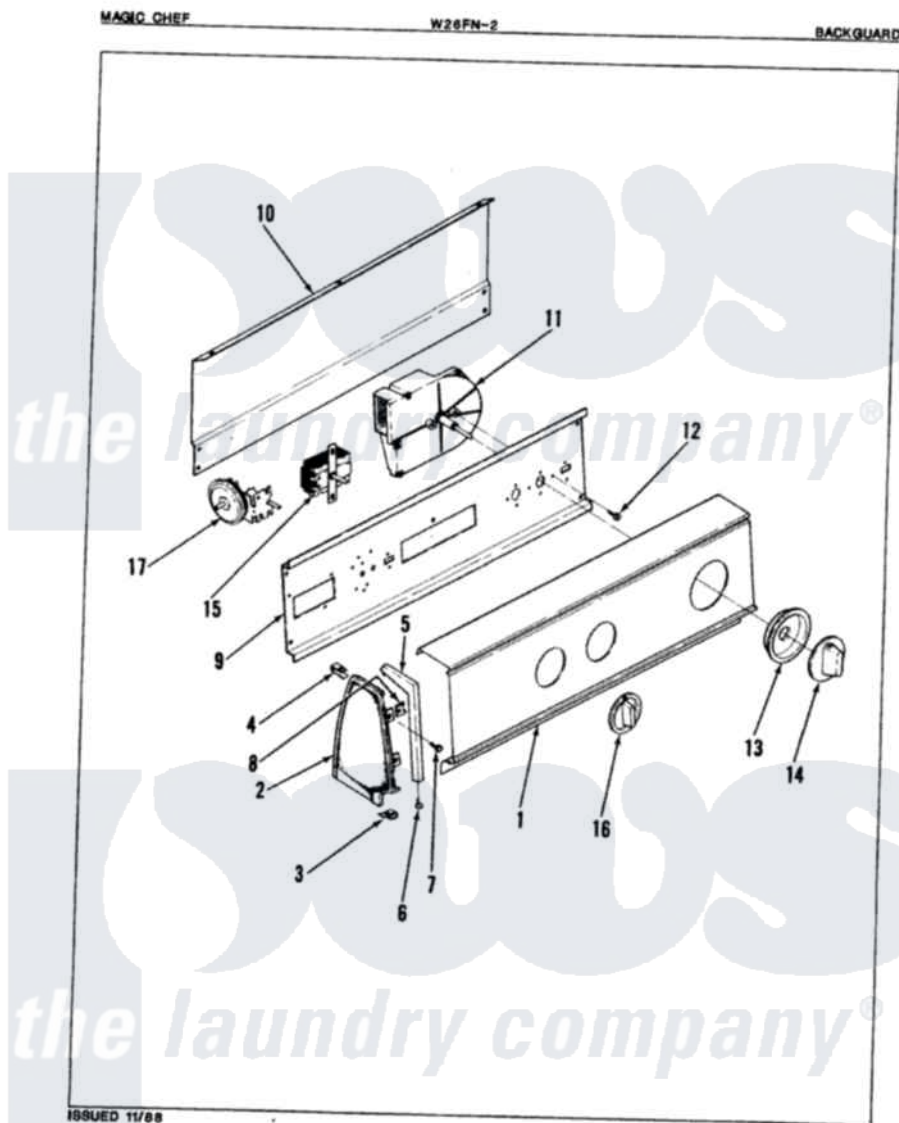

Magic Chef W26FA2 02 - CONTROL PANEL (REV. A)

Magic Chef [Residential Magic Chef W26FA2 Washer Parts](#) Parts Diagram 02 - CONTROL PANEL (REV. A)
 Click on the part number to view part

Item	Original Part Number	Replaced By	Status	Part Description
1	35-0903		Not Available	CONTROL PANEL
2	25-7649	910187		Screw
"	25-7702			Speedclip, End Cap To Control Panel
"	53-0265			LH Endcap
"	53-0264			RH Endcap
3	34-9487		Not Available	PLATE, REINFORCEMENT
"	25-7697	25-2219		Screw
"	25-7851			Speedclip, End Cap To Top
4	25-7435	33002917		Screw, No.10-16
"	25-7852			Speedclip, Rr Shld To End Cap
5	53-0277		Not Available	TRIM, END CAP (RT)
"	53-0278		Not Available	TRIM, END CAP (LT)
6	25-7760			Screw
7	25-3092	90767		Screw, 8A X 3/8 HeX Washer Head Tapping

8	25-7702		Speedclip, End Cap To Control Panel
9	53-0365	53-1676	Shield, Control
10	25-7583		Not Available PLASTIC NUT
"	25-3457		Screw, Sems
"	25-3092	90767	Screw, 8A X 3/8 HeX Washer Head Tapping
"	53-0268	21001460	Shield, Rear
11	35-0117		Timer Motor 1/2rpm
"	35-0491		Timer
12	25-0088	489483	Screw 10-32 X 1/2
13	35-0318		Not Available HUB/SKIRT ASM
14	35-0498	12500058	Knob Ski
15	35-0119		Rotary Switch
"	25-3092	90767	Screw, 8A X 3/8 HeX Washer Head Tapping
16	35-0168		Not Available SELECTOR KNOB
17	35-0782		Pressure Switch
"	25-3092	90767	Screw, 8A X 3/8 HeX Washer Head Tapping