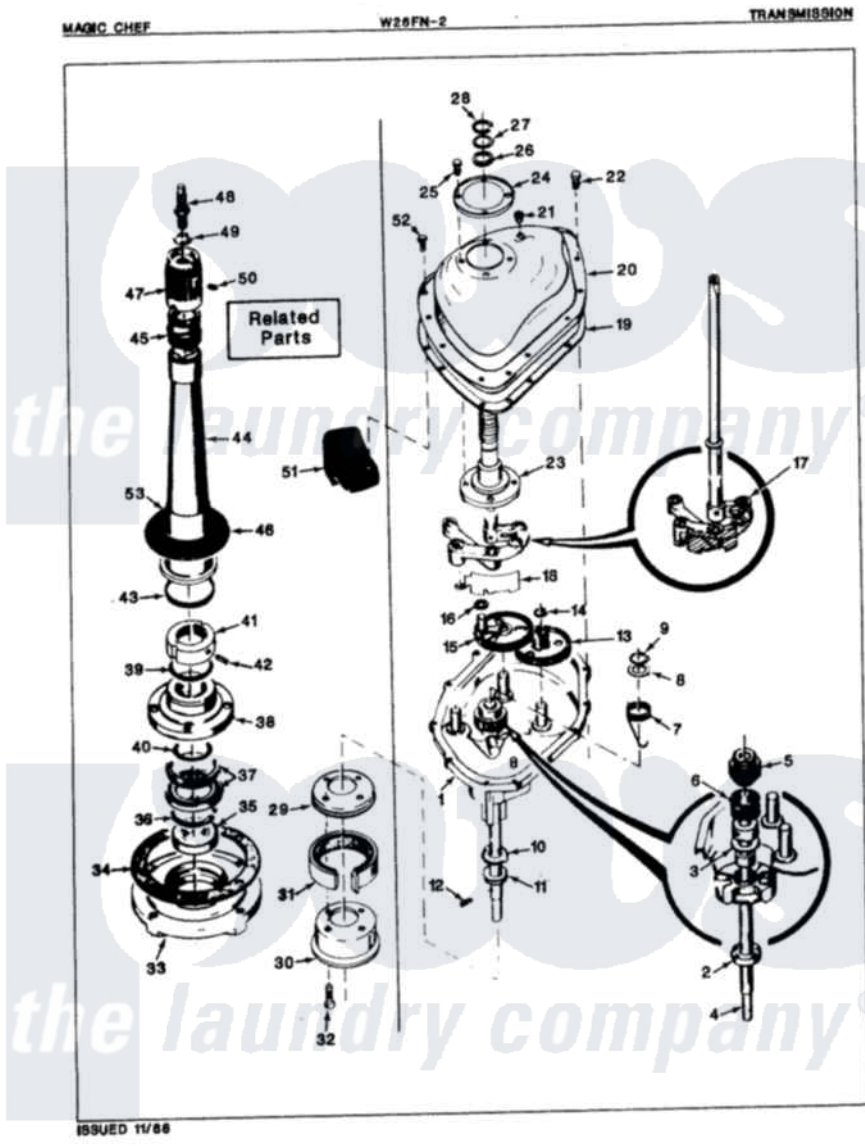

Magic Chef W26FA2 03 - TRANSMISSION (REV. A)

Magic Chef [Residential Magic Chef W26FA2 Washer Parts](#) Parts Diagram 03 - TRANSMISSION (REV. A)
 Click on the part number to view part

Item	Original Part Number	Replaced By	Status	Part Description
1	33-9986		Not Available	TRANSM HOUSING
2	33-9208		Not Available	SEAL
3	25-7274		Not Available	WASHER, STEEL
"	33-9023N		Not Available	CLUTCH ASM
4	33-9022		Not Available	DRIVE SHAFT
5	33-6115		Not Available	DRIVE PINION
6	33-3195		Not Available	SPRING
7	33-6114	33-6463		Spring
8	25-7415		Not Available	WASHER, FLAT
9	25-7847			Ring, Retaining
10	33-9217		Not Available	THRUST WASHER
11	33-4944			Bearing
12	25-6120		Not Available	PIN
13	35-0547			Cluster Gear
14	25-7853	25-7933		Ring, Retaining
15	33-5910		Not Available	GEAR CRANK