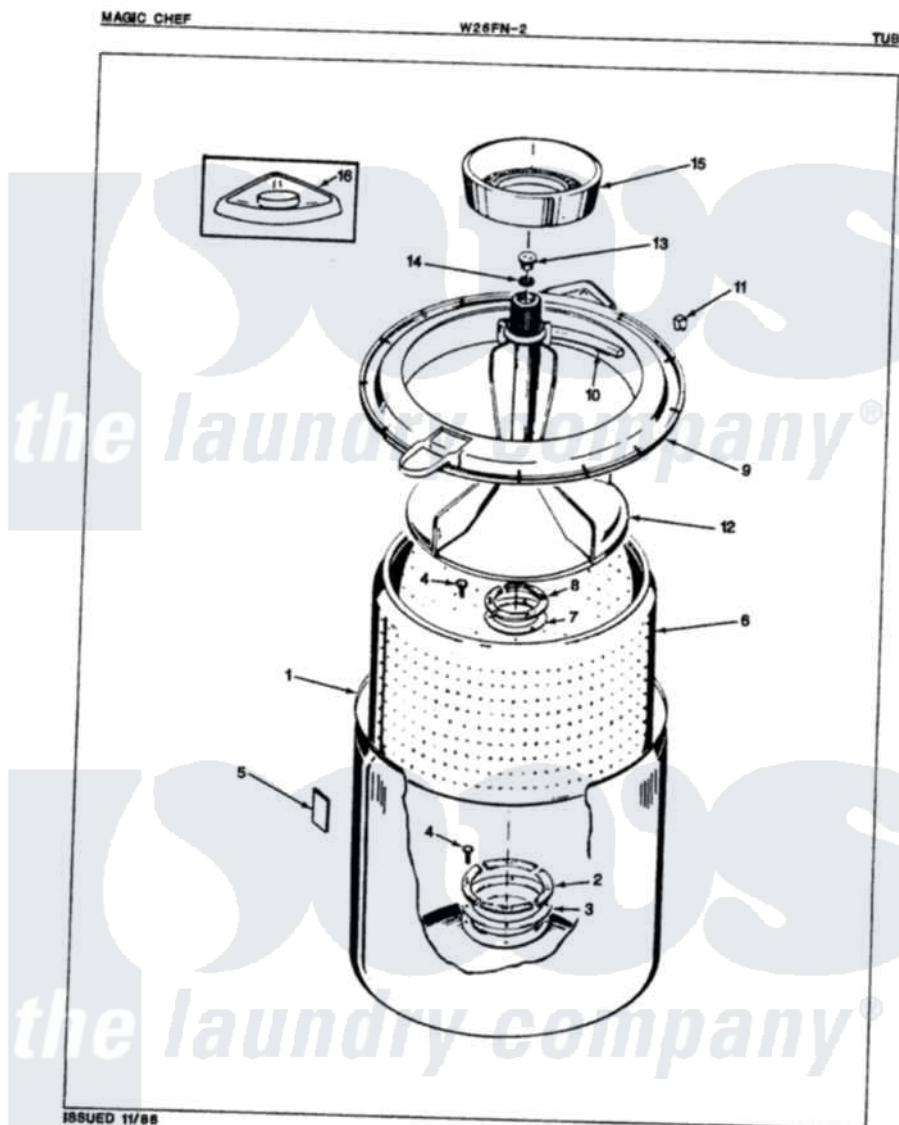

Magic Chef W26FA2 04 - TUB (REV. A)

Magic Chef [Residential Magic Chef W26FA2 Washer Parts](#) Parts Diagram 04 - TUB (REV. A)

[Click on the part number to view part](#)

Item	Original Part Number	Replaced By	Status	Part Description
1	33-9392		Not Available	TUB ASSEMBLY
2	33-8800	33-8800K		Plate
3	33-6905			Gasket
4	25-7783	4356852		Screw
5	35-0538			Pad
6	35-0004		Not Available	BASKET ASM
7	33-8959			Gasket
8	33-8799		Not Available	REINF PLATE
9	35-0537	35-0993		Tub Top
10	33-3055			Gasket
11	25-7748			Clip
12	35-0049		Not Available	AGITATOR
13	33-6241			Cap
14	25-7330			Rubber Washer
15	33-9888		Not Available	LINT FILTER
16	33-9906	21001167		Dispenser, Bleach