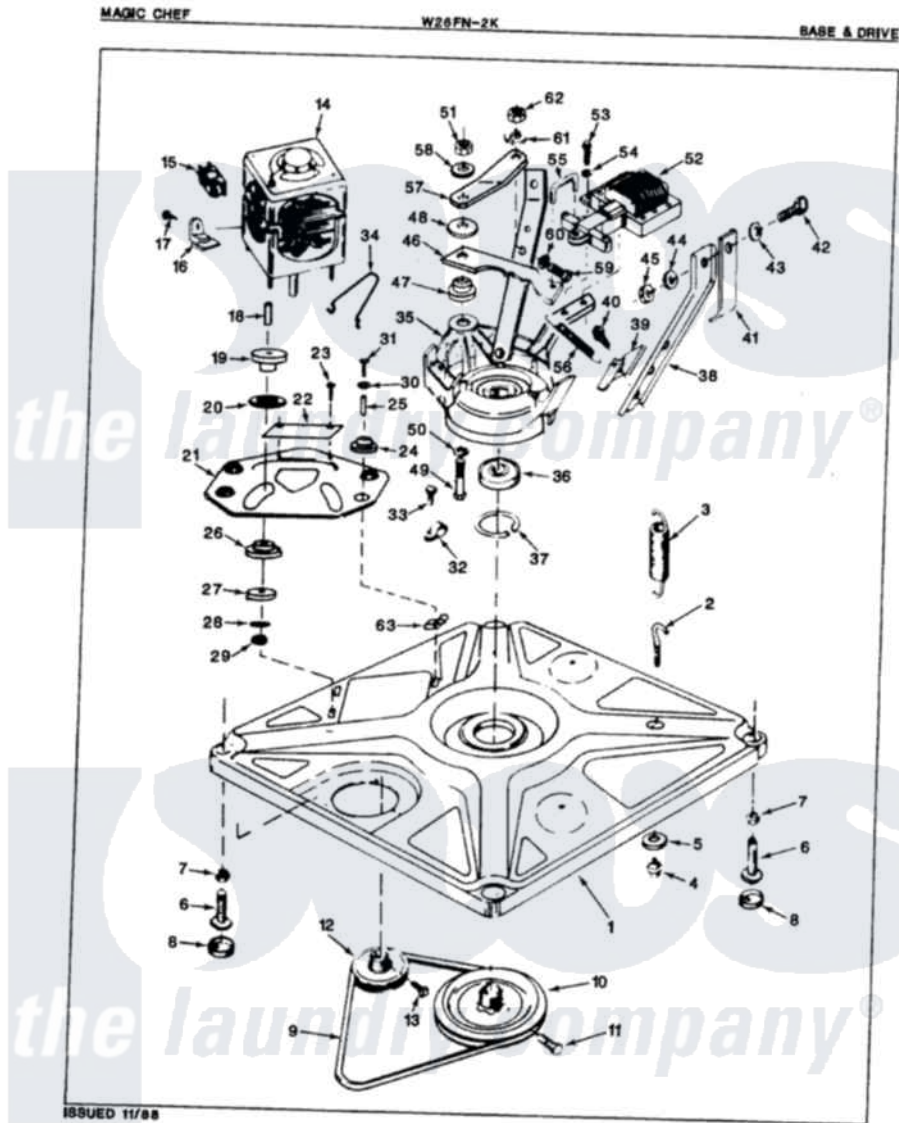

# Magic Chef W26FA2K 01 - BASE & DRIVE (REV. A)

Magic Chef [Residential Magic Chef W26FA2K Washer Parts](#) Parts Diagram 01 - BASE & DRIVE (REV. A)  
 Click on the part number to view part

Item	Original Part Number	Replaced By	Status	Part Description
1	<a href="#">35-0058</a>			Base Assembly
2	<a href="#">25-7365</a>			Eye Bolt
3	33-9553		Not Available	SPRING
4	<a href="#">25-7362</a>			Anchor Nut
5	25-7727		Not Available	FLAT WASHER
6	<a href="#">35-0771</a>			Leveling Leg
"	33-0679	<a href="#">35-0771</a>		Leveling Leg
7	25-7032	<a href="#">25-7915</a>		Hex Nut
8	34-0062	<a href="#">25001119</a>		Foot And Pad Assembly
9	35-0465		Not Available	DRIVE BELT
10	33-9374		Not Available	DRIVE PULLEY
11	25-7361		Not Available	SET SCREW
12	33-9952		Not Available	MOTOR PULLEY
13	<a href="#">25-7117</a>			Set Screw
14	<a href="#">LA-1010</a>			Motor Kit
15	33-9994	<a href="#">33-9998</a>		Export Motor