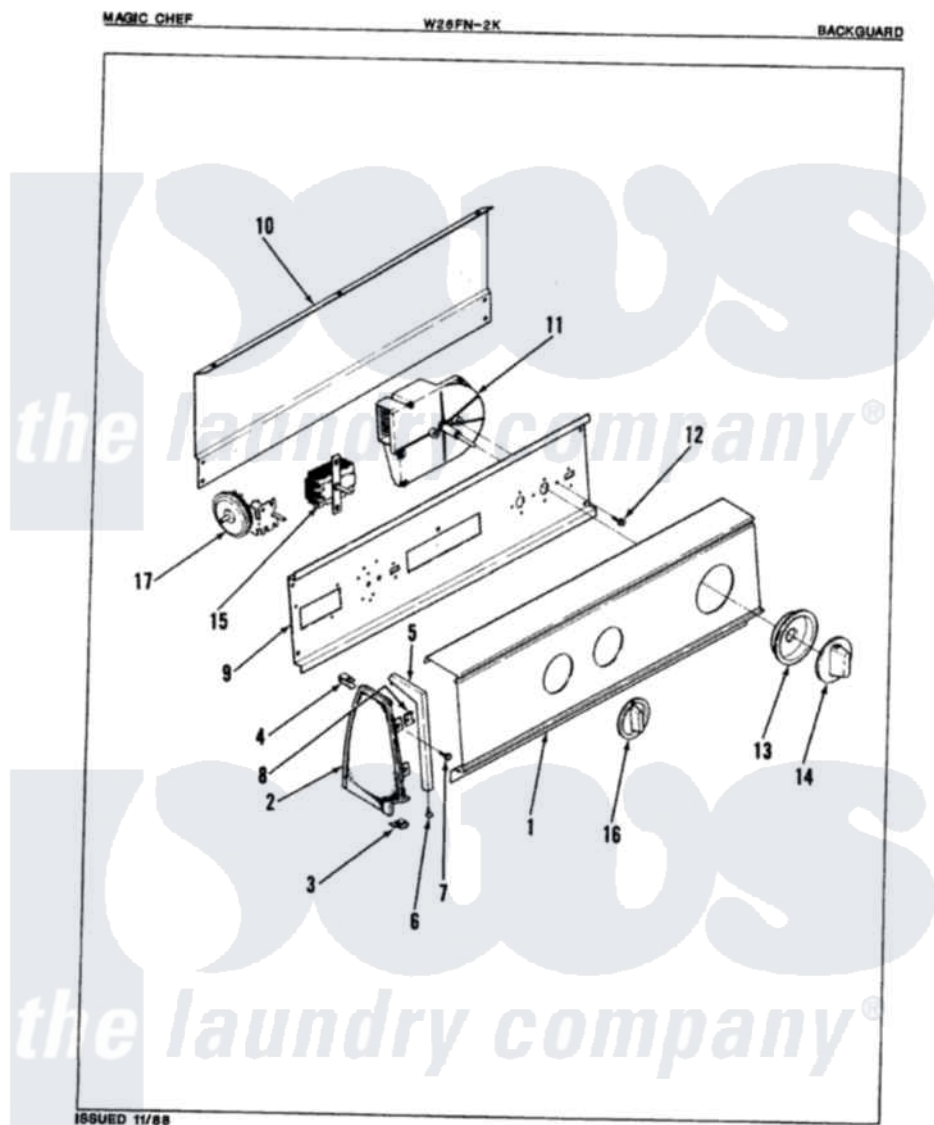

Magic Chef W26FA2K 02 - CONTROL PANEL (REV. A)

Magic Chef [Residential Magic Chef W26FA2K Washer Parts](#) Parts Diagram 02 - CONTROL PANEL (REV. A)
 Click on the part number to view part

Item	Original Part Number	Replaced By	Status	Part Description
1	35-0903		Not Available	CONTROL PANEL
2	25-7649	910187		Screw
"	25-7702			Speedclip, End Cap To Control Panel
"	53-0265			LH Endcap
"	53-0264			RH Endcap
3	34-9487		Not Available	PLATE, REINFORCEMENT
"	25-7697	25-2219		Screw
"	25-7851			Speedclip, End Cap To Top
4	25-7435	33002917		Screw, No.10-16
"	25-7852			Speedclip, Rr Shld To End Cap
5	53-0277		Not Available	TRIM, END CAP (RT)
"	53-0278		Not Available	TRIM, END CAP (LT)
6	25-7760			Screw
7	25-3092	90767		Screw, 8A X 3/8 HeX Washer Head Tapping

8	25-7702		Speedclip, End Cap To Control Panel
9	53-0365	53-1676	Shield, Control
10	25-7583		Not Available PLASTIC NUT
"	25-3457		Screw, Sems
"	25-3092	90767	Screw, 8A X 3/8 HeX Washer Head Tapping
"	53-0268	21001460	Shield, Rear
11	35-0117		Timer Motor 1/2rpm
"	35-0491		Timer
12	25-0088	489483	Screw 10-32 X 1/2
13	35-0318		Not Available HUB/SKIRT ASM
14	35-0498	12500058	Knob Ski
15	35-0119		Rotary Switch
"	25-3092	90767	Screw, 8A X 3/8 HeX Washer Head Tapping
16	35-0168		Not Available SELECTOR KNOB
17	35-0782		Pressure Switch
"	25-3092	90767	Screw, 8A X 3/8 HeX Washer Head Tapping