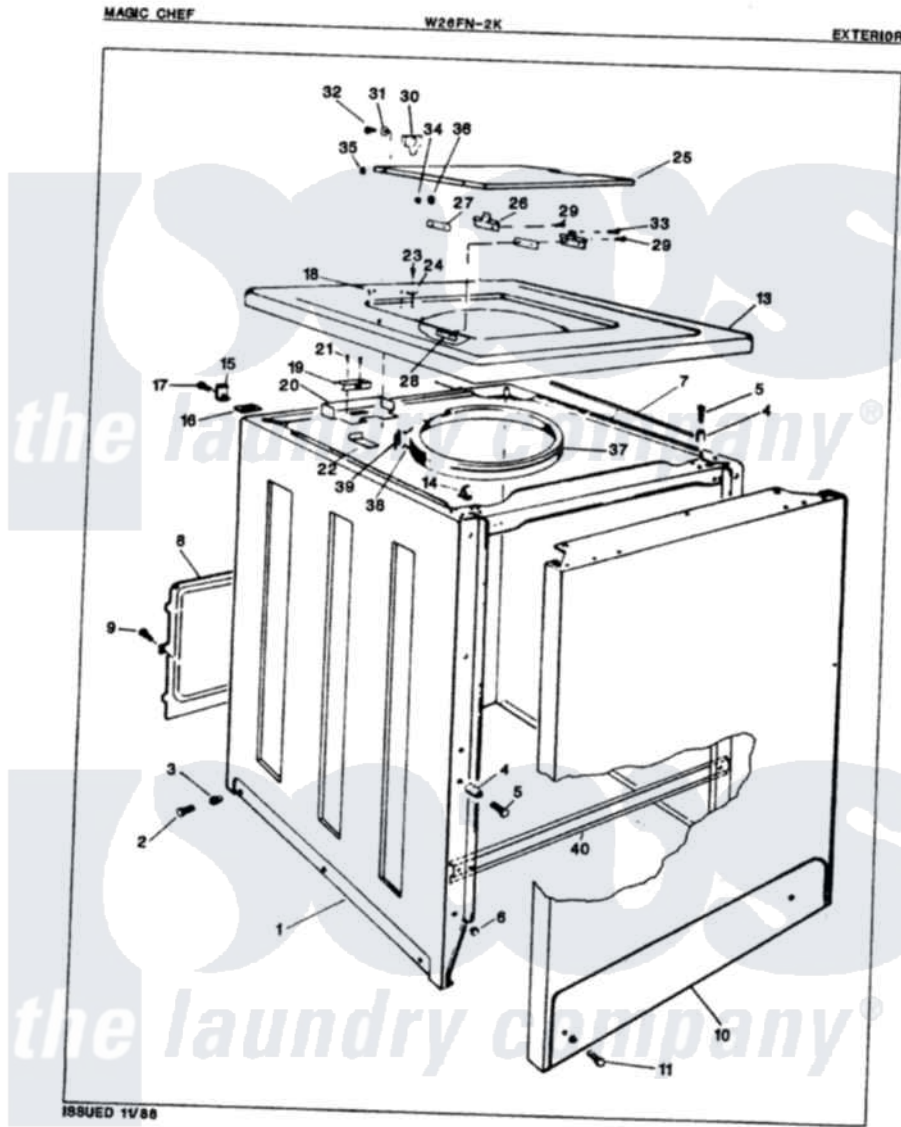

# Magic Chef W26FA2K 03 - EXTERIOR (REV. A)

Magic Chef [Residential Magic Chef W26FA2K Washer Parts](#) Parts Diagram 03 - EXTERIOR (REV. A)  
 Click on the part number to view part

Item	Original Part Number	Replaced By	Status	Part Description
1	35-0061-24		Not Available	CABINET BODY
2	25-7001	<a href="#">308685</a>		Side Trim )
3	25-7458	<a href="#">308685</a>		Side Trim )
"	25-7071		Not Available	LOCKWASHER
"	33-2088		Not Available	SLEEVE
4	<a href="#">34-9701</a>			Guide, Cabinet
5	<a href="#">25-6109</a>			Screw
6	<a href="#">33-2653</a>			Bumper, Cabinet
7	33-9948		Not Available	CUSHION STRIP
8	33-8687		Not Available	REAR SHIELD
9	25-2000		Not Available	SCREW
10	35-0056-24		Not Available	FRONT PANEL
11	25-7001	<a href="#">308685</a>		Side Trim )
12	25-7071		Not Available	LOCKWASHER
13	35-0586-24		Not Available	CABINET TOP
14	<a href="#">25-7285</a>			Clip