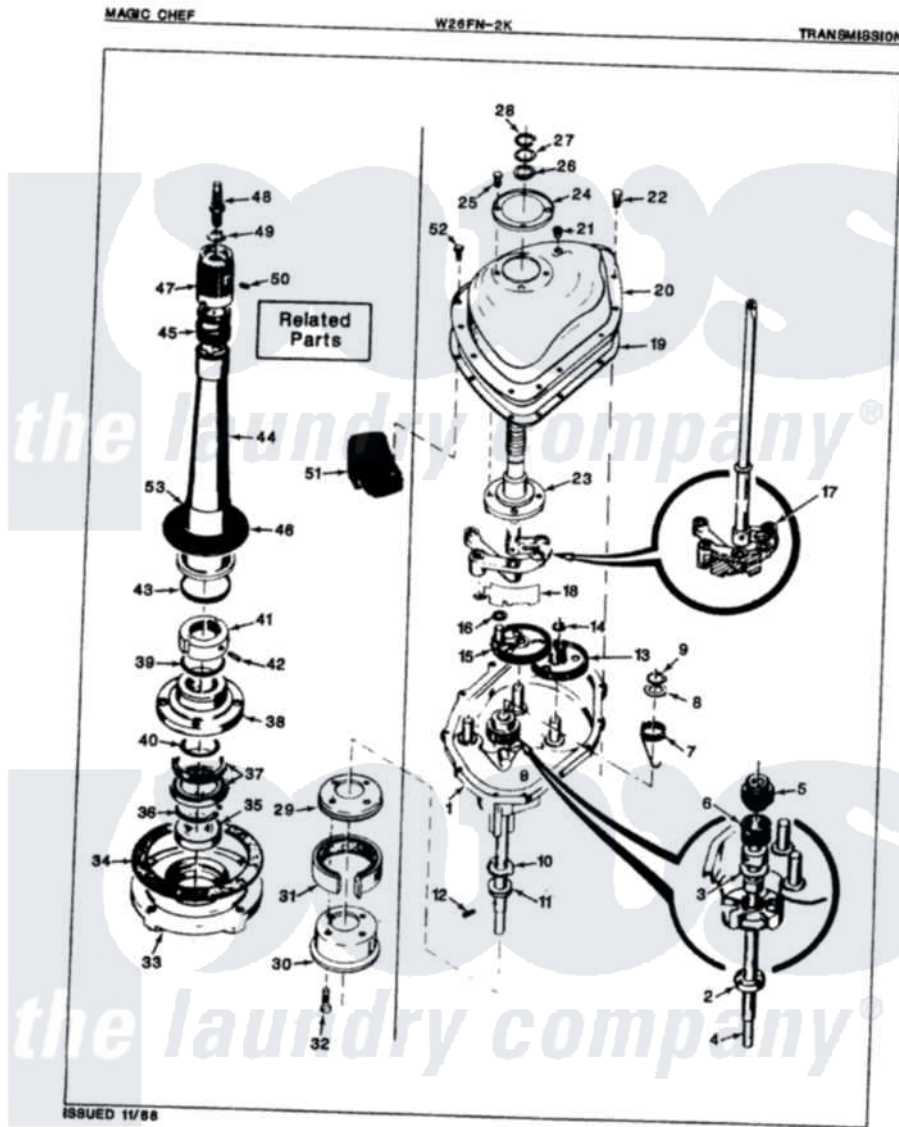

Magic Chef W26FA2K 04 - TRANSMISSION (REV. A)

Magic Chef Residential Magic Chef W26FA2K Washer Parts Parts Diagram 04 - TRANSMISSION (REV. A)
 Click on the part number to view part

Item	Original Part Number	Replaced By	Status	Part Description
1	33-9986		Not Available	TRANSM HOUSING
2	33-9208		Not Available	SEAL
3	25-7274		Not Available	WASHER, STEEL
"	33-9023N		Not Available	CLUTCH ASM
4	33-9022		Not Available	DRIVE SHAFT
5	33-6115		Not Available	DRIVE PINION
6	33-3195		Not Available	SPRING
7	33-6114	33-6463		Spring
8	25-7415		Not Available	WASHER, FLAT
9	25-7847			Ring, Retaining
10	33-9217		Not Available	THRUST WASHER
11	33-4944			Bearing
12	25-6120		Not Available	PIN
13	35-0547			Cluster Gear
14	25-7853	25-7933		Ring, Retaining
15	33-5910		Not Available	GEAR CRANK