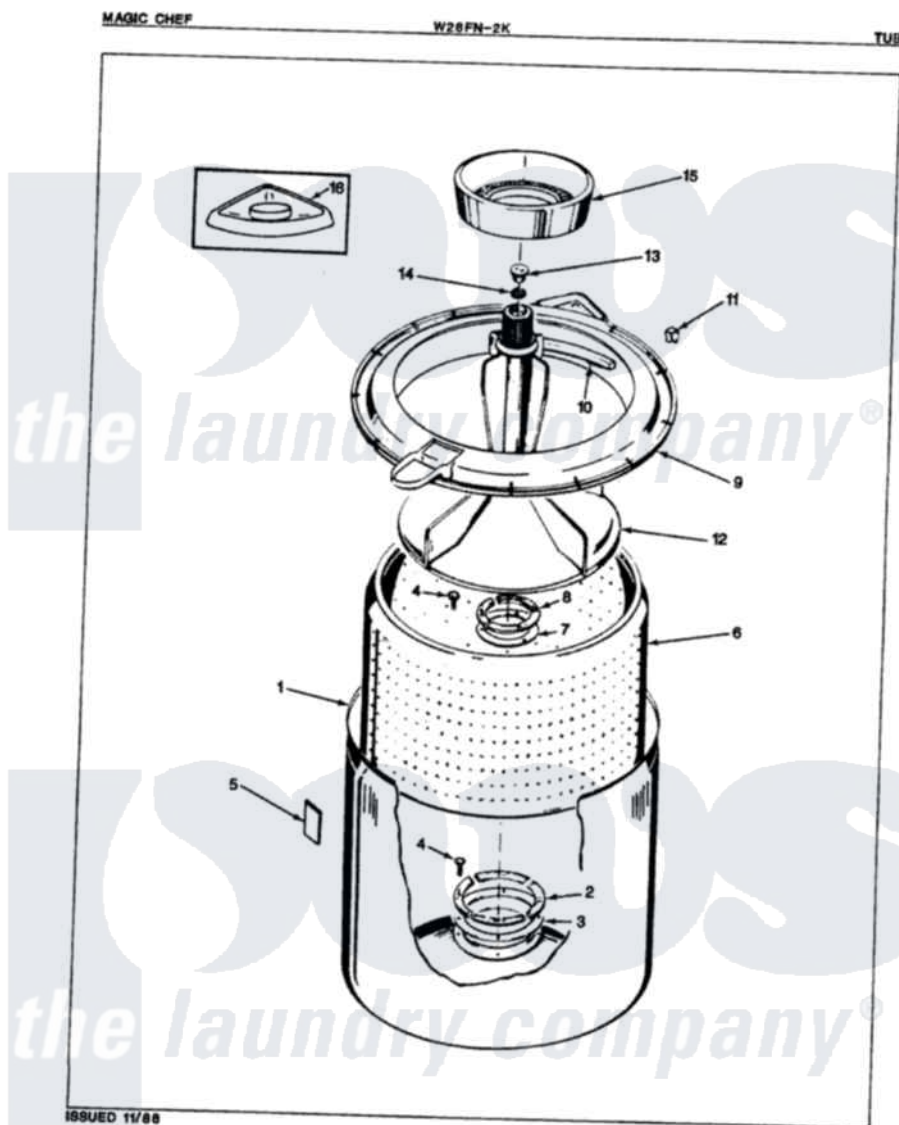

Magic Chef W26FA2K 05 - TUB (REV. A)

Magic Chef [Residential Magic Chef W26FA2K Washer Parts](#) Parts Diagram 05 - TUB (REV. A)

[Click on the part number to view part](#)

Item	Original Part Number	Replaced By	Status	Part Description
1	33-9392		Not Available	TUB ASSEMBLY
2	33-8800	33-8800K		Plate
3	33-6905			Gasket
4	25-7783	4356852		Screw
5	35-0538			Pad
6	35-0004		Not Available	BASKET ASM
7	33-8959			Gasket
8	33-8799		Not Available	REINF PLATE
9	35-0537	35-0993		Tub Top
10	33-3055			Gasket
11	25-7748			Clip
12	35-0049		Not Available	AGITATOR
13	33-6241			Cap
14	25-7330			Rubber Washer
15	33-9888		Not Available	LINT FILTER
16	33-9906	21001167		Dispenser, Bleach