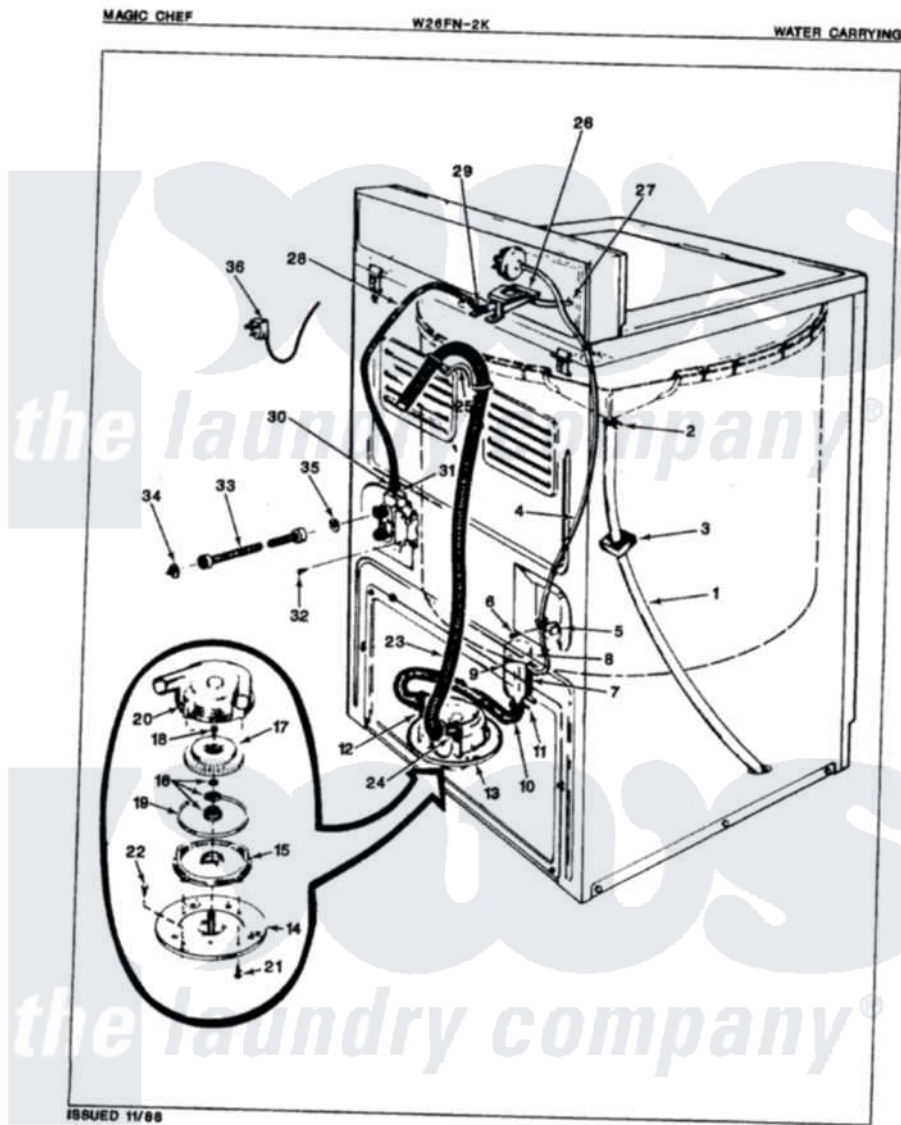

Magic Chef W26FA2K 06 - WATER CARRYING (REV. A)

Magic Chef [Residential Magic Chef W26FA2K Washer Parts](#) Parts Diagram 06 - WATER CARRYING (REV. A)
 Click on the part number to view part

Item	Original Part Number	Replaced By	Status	Part Description
1	35-0059		Not Available	OVERFLOW HOSE
2	25-6057		Not Available	HOSE CLAMP
3	35-0706		Not Available	PAD, FOAM
4	35-0853		Not Available	PRES SW HOSE
"	25-7796	596669		Clamp, Manifold
5	33-6099			Clamp
6	W10124350		Not Available	NOT REQUIRED PART OR SEE NOTE (PURCHASED LOCALLY)
7	33-7314			Sump Assembly
8	33-3633		Not Available	HOSE
9	25-7003			Clamp
10	33-6091			Hose
11	25-6066		Not Available	HOSE CLAMP
12	25-6055		Not Available	HOSE CLAMP
13	35-1069	35-6467		Pump Assem
"	35-0008	35-6467		Pump Assem

14	33-6035		Not Available	PLATE & PULLEY ASSY.
15	33-6029	35-6467		Pump Assem
16	35-0707			Seal, Seat And "O" Ring
17	35-0010			Impeller
18	25-7418	33001178		Back, Tumbler
19	33-6032			Gasket
20	35-0009			Pump Housing
21	25-7405	3196164		Screw
22	25-7419		Not Available	SCREW
23	33-9535	211704		Hose, Drain
24	33-9536			Hose Adapter
25	33-9537	22003814		Retainer, Drain Hose
"	25-7797	285655		Clamp, Hose
26	25-7086	Y0308025		Washer, Stainless Steel
"	33-9830		Not Available	INLET FLUME
"	25-3092	90767		Screw, 8A X 3/8 HeX Washer Head Tapping
"	33-8057		Not Available	PLASTIC NUT
27	33-6038		Not Available	FLUME EXT
28	35-0541		Not Available	WATR INLET HOSE
29	25-7867	596669		Clamp, Manifold
30	25-7866	489503		Clamp
31	33-7058		Not Available	SUB 36-1456
"	35-0086	39-1482		Mixing Valve
32	25-7851			Speedclip, End Cap To Top
33	33-7891	89503		Hose-Inlet
34	33-7313	33-4264N		Strainer And Washer Kit
35	25-7048			Washer
36	35-0680		Not Available	CORD, POWER