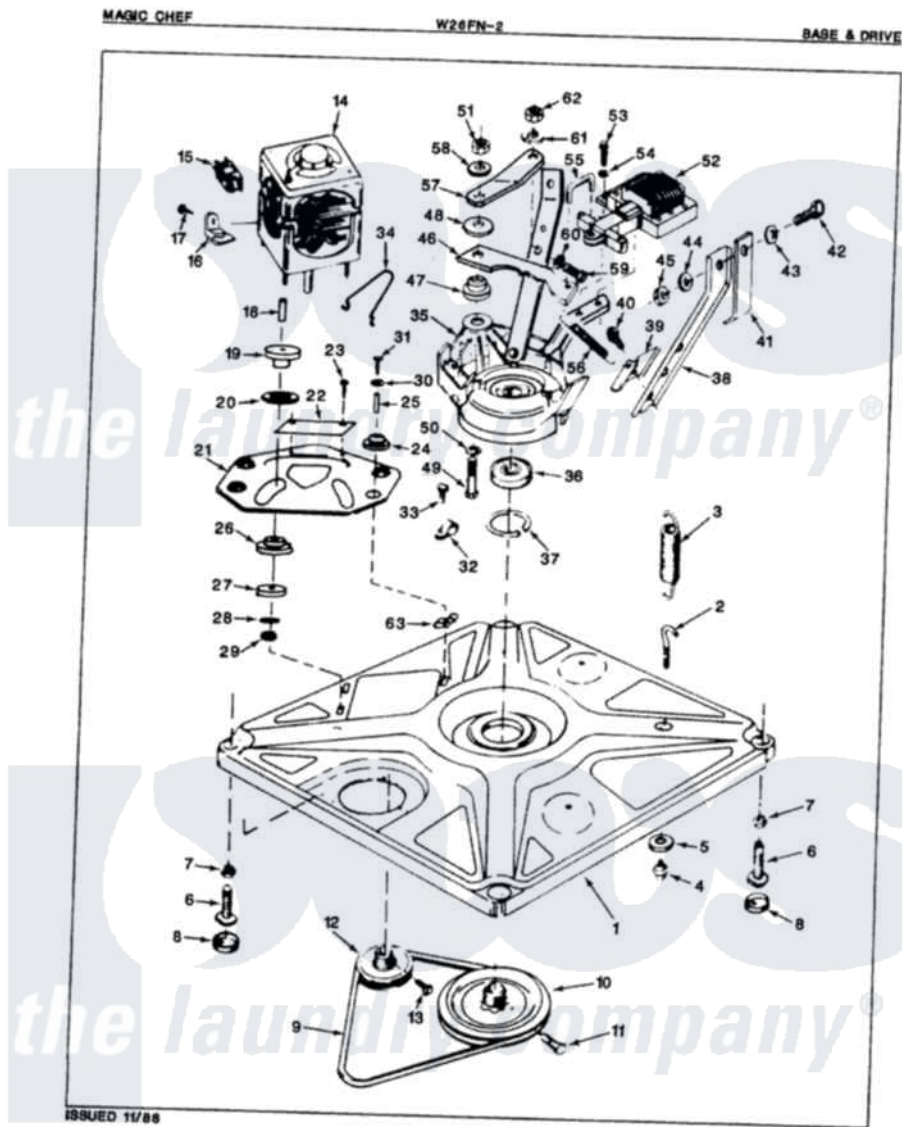

Magic Chef W26FN2 01 - BASE & DRIVE (REV. A)

Magic Chef [Residential Magic Chef W26FN2 Washer Parts](#) Parts Diagram 01 - BASE & DRIVE (REV. A)
 Click on the part number to view part

Item	Original Part Number	Replaced By	Status	Part Description
1	35-0058			Base Assembly
3	33-9553		Not Available	SPRING
4	25-7362			Anchor Nut
5	25-7365			Eye Bolt
"	25-7727		Not Available	FLAT WASHER
6	35-0771			Leveling Leg
"	33-0679	35-0771		Leveling Leg
7	25-7032	25-7915		Hex Nut
8	34-0062	25001119		Foot And Pad Assembly
9	35-0465		Not Available	DRIVE BELT
10	33-9374		Not Available	DRIVE PULLEY
11	25-7361		Not Available	SET SCREW
12	33-9952		Not Available	MOTOR PULLEY
13	25-7117			Set Screw
14	LA-1010			Motor Kit
15	33-9994	33-9998		Export Motor