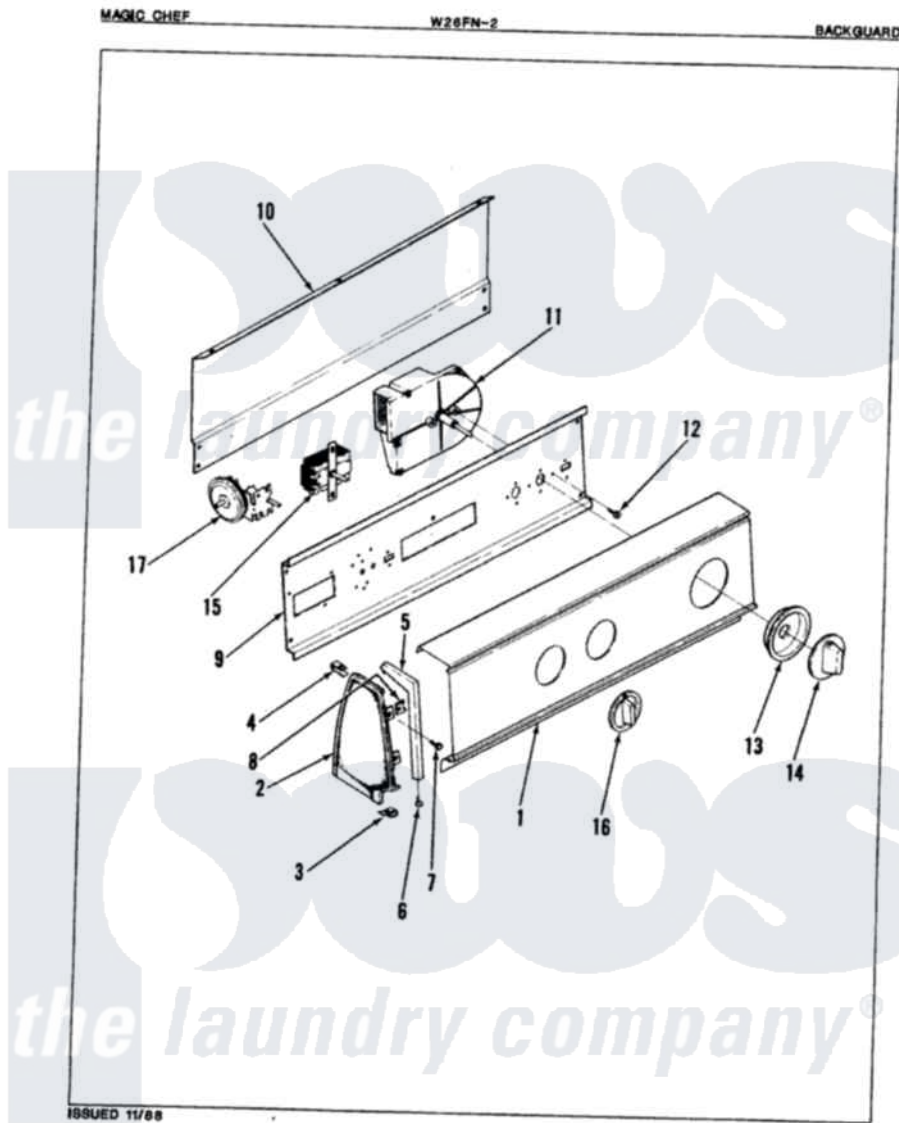

Magic Chef W26FN2 02 - CONTROL PANEL (REV. A)

Magic Chef [Residential Magic Chef W26FN2 Washer Parts](#) Parts Diagram 02 - CONTROL PANEL (REV. A)
 Click on the part number to view part

Item	Original Part Number	Replaced By	Status	Part Description
1	35-0903		Not Available	CONTROL PANEL
2	25-7649	910187		Screw
"	25-7702			Speedclip, End Cap To Control Panel
"	53-0265			LH Endcap
"	53-0264			RH Endcap
3	34-9487		Not Available	PLATE, REINFORCEMENT
"	25-7697	25-2219		Screw
"	25-7851			Speedclip, End Cap To Top
4	25-7435	33002917		Screw, No.10-16
"	25-7852			Speedclip, Rr Shld To End Cap
5	53-0277		Not Available	TRIM, END CAP (RT)
"	53-0278		Not Available	TRIM, END CAP (LT)
6	25-7760			Screw
7	25-3092	90767		Screw, 8A X 3/8 HeX Washer Head Tapping

8	25-7702		Speedclip, End Cap To Control Panel
9	53-0365	53-1676	Shield, Control
10	25-7583		Not Available PLASTIC NUT
"	25-3457		Screw, Sems
"	25-3092	90767	Screw, 8A X 3/8 HeX Washer Head Tapping
"	53-0268	21001460	Shield, Rear
11	35-0117		Timer Motor 1/2rpm
"	35-0491		Timer
12	25-0088	489483	Screw 10-32 X 1/2
13	35-0318		Not Available HUB/SKIRT ASM
14	35-0498	12500058	Knob Ski
15	35-0119		Rotary Switch
"	25-3092	90767	Screw, 8A X 3/8 HeX Washer Head Tapping
16	35-0168		Not Available SELECTOR KNOB
17	35-0782		Pressure Switch
"	25-3092	90767	Screw, 8A X 3/8 HeX Washer Head Tapping