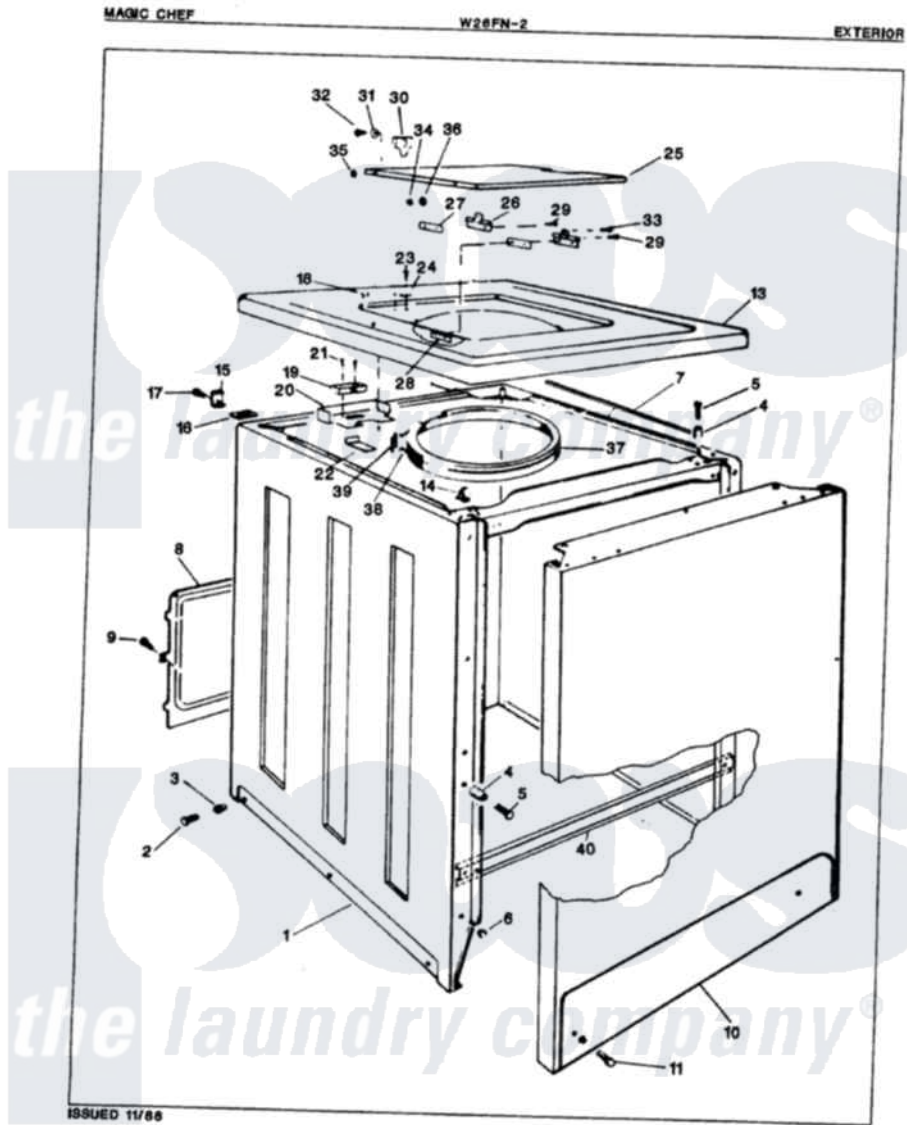

Magic Chef W26FN2 03 - EXTERIOR (REV. A)

Magic Chef [Residential Magic Chef W26FN2 Washer Parts](#) Parts Diagram 03 - EXTERIOR (REV. A)
 Click on the part number to view part

| Item | Original Part Number | Replaced By | Status | Part Description |
|------|-------------------------|------------------------|---------------|------------------|
| 1 | 35-0061 | | Not Available | CABINET BODY |
| 2 | 25-7001 | 308685 | | Side Trim) |
| 3 | 25-7458 | 308685 | | Side Trim) |
| " | 25-7071 | | Not Available | LOCKWASHER |
| " | 33-2088 | | Not Available | SLEEVE |
| 4 | 34-9701 | | | Guide, Cabinet |
| 5 | 25-6109 | | | Screw |
| 6 | 33-2653 | | | Bumper, Cabinet |
| 7 | 33-9948 | | Not Available | CUSHION STRIP |
| 8 | 33-8687 | | Not Available | REAR SHIELD |
| 9 | 25-2000 | | Not Available | SCREW |
| 10 | 35-0056 | | Not Available | FRONT PANEL |
| 11 | 25-7001 | 308685 | | Side Trim) |
| 12 | 25-7071 | | Not Available | LOCKWASHER |
| 13 | 35-0586 | | Not Available | CABINET TOP |
| 14 | 25-7285 | | | Clip |