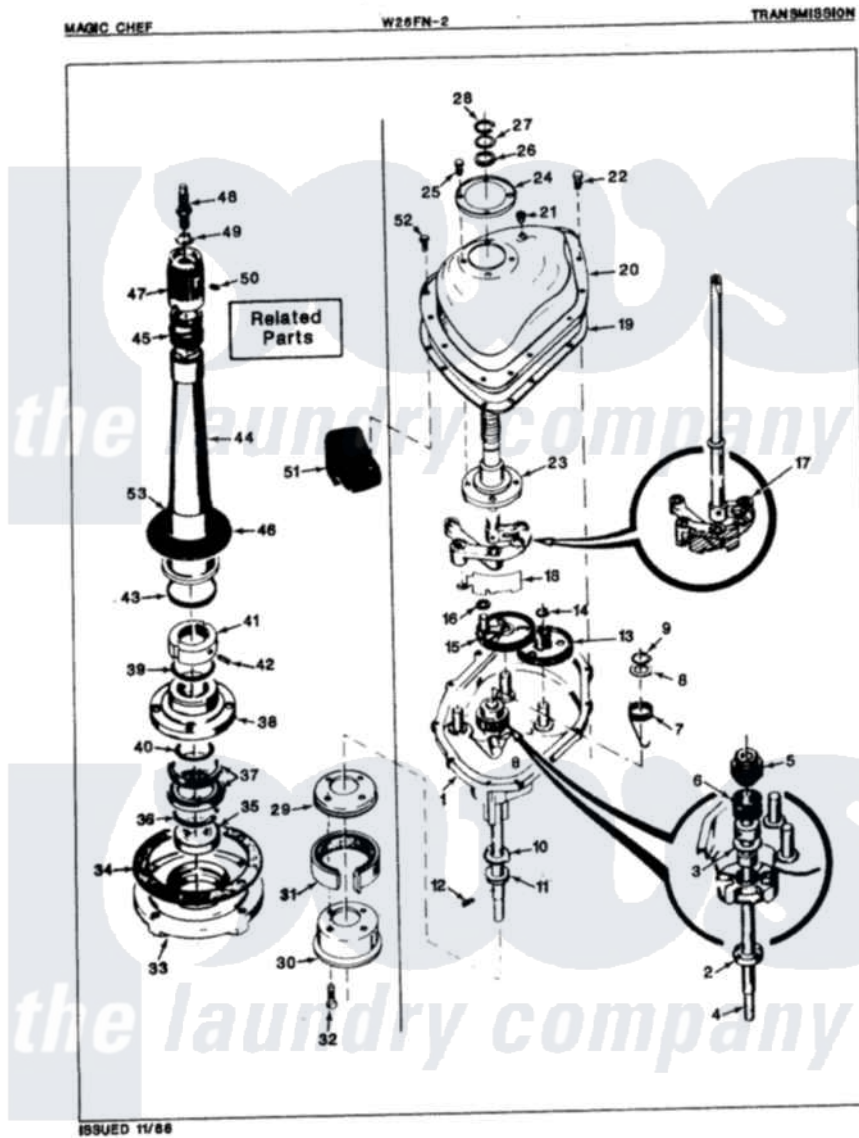

Magic Chef W26FN2 04 - TRANSMISSION (REV. A)

Magic Chef [Residential Magic Chef W26FN2 Washer Parts](#) Parts Diagram 04 - TRANSMISSION (REV. A)
 Click on the part number to view part

Item	Original Part Number	Replaced By	Status	Part Description
1	33-9986		Not Available	TRANSM HOUSING
2	33-9208		Not Available	SEAL
3	25-7274		Not Available	WASHER, STEEL
"	33-9023N		Not Available	CLUTCH ASM
4	33-9022		Not Available	DRIVE SHAFT
5	33-6115		Not Available	DRIVE PINION
6	33-3195		Not Available	SPRING
7	33-6114	33-6463		Spring
8	25-7415		Not Available	WASHER, FLAT
9	25-7847			Ring, Retaining
10	33-9217		Not Available	THRUST WASHER
11	33-4944			Bearing
12	25-6120		Not Available	PIN
13	35-0547			Cluster Gear
14	25-7853	25-7933		Ring, Retaining
15	33-5910		Not Available	GEAR CRANK