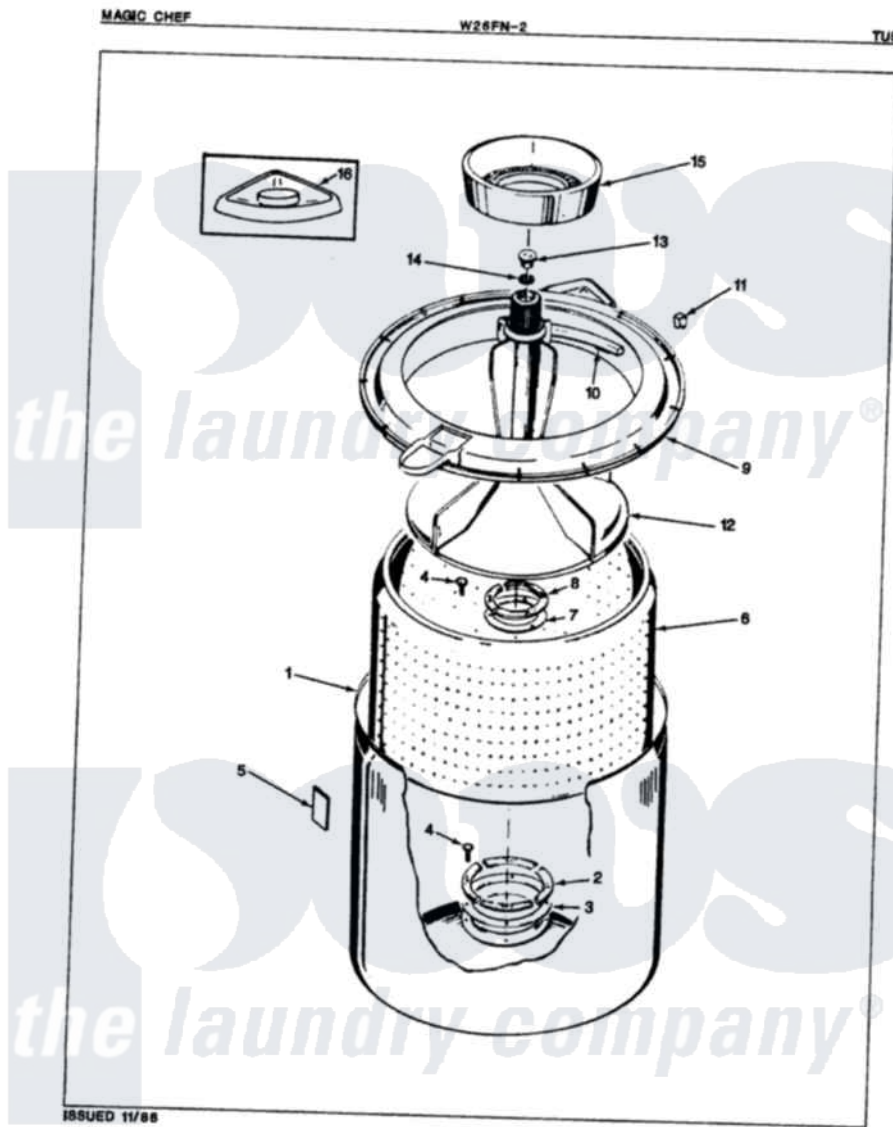

Magic Chef W26FN2 05 - TUB (REV. A)

Magic Chef [Residential Magic Chef W26FN2 Washer Parts](#) Parts Diagram 05 - TUB (REV. A)
 Click on the part number to view part

Item	Original Part Number	Replaced By	Status	Part Description
1	33-9392		Not Available	TUB ASSEMBLY
2	33-8800	33-8800K		Plate
3	33-6905			Gasket
4	25-7783	4356852		Screw
5	35-0538			Pad
6	35-0004		Not Available	BASKET ASM
7	33-8959			Gasket
8	33-8799		Not Available	REINF PLATE
9	35-0537	35-0993		Tub Top
10	33-3055			Gasket
11	25-7748			Clip
12	35-0049		Not Available	AGITATOR
13	33-6241			Cap
14	25-7330			Rubber Washer
15	33-9888		Not Available	LINT FILTER
16	33-9906	21001167		Dispenser, Bleach