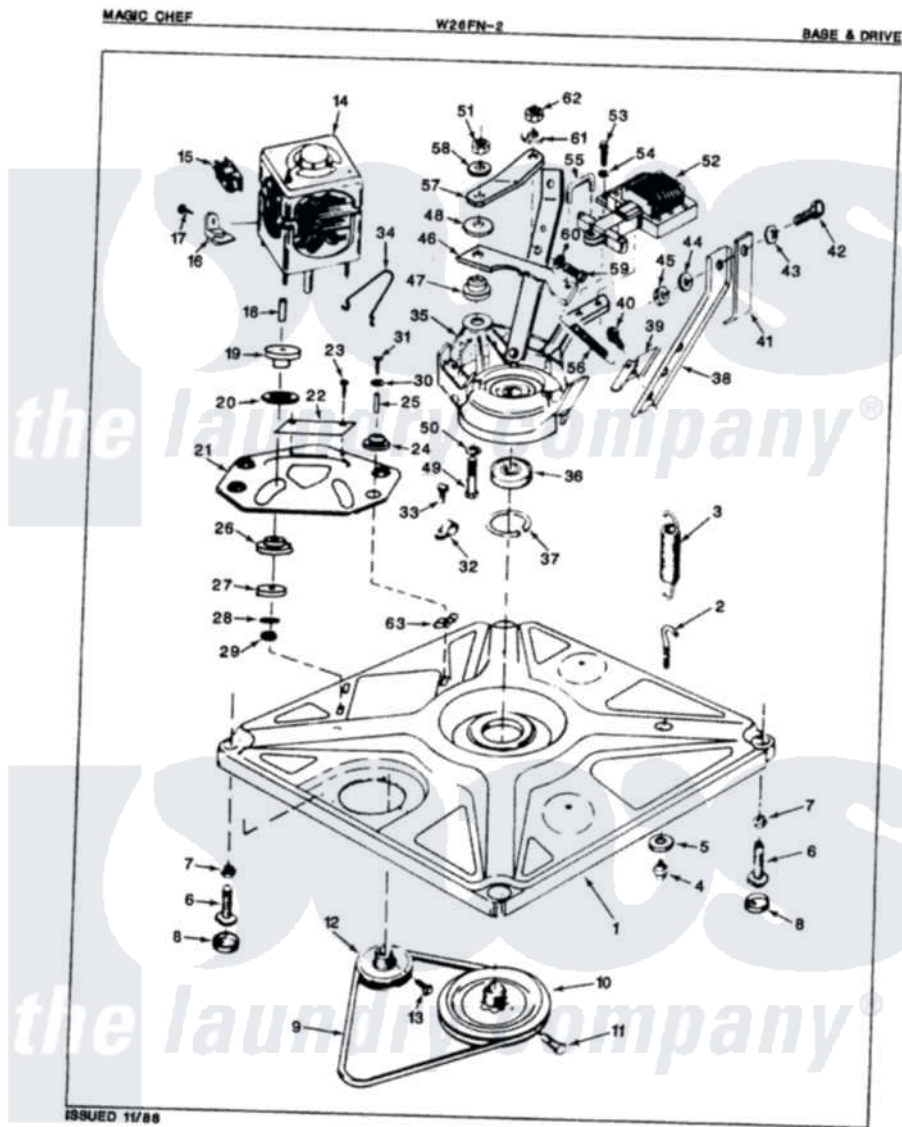

Magic Chef W26FY2 01 - BASE & DRIVE (REV. A)

Magic Chef [Residential Magic Chef W26FY2 Washer Parts](#) Parts Diagram 01 - BASE & DRIVE (REV. A)
 Click on the part number to view part

Item	Original Part Number	Replaced By	Status	Part Description
1	35-0058			Base Assembly
3	33-9553		Not Available	SPRING
4	25-7362			Anchor Nut
5	25-7365			Eye Bolt
"	25-7727		Not Available	FLAT WASHER
6	35-0771			Leveling Leg
"	33-0679	35-0771		Leveling Leg
7	25-7032	25-7915		Hex Nut
8	34-0062	25001119		Foot And Pad Assembly
9	35-0465		Not Available	DRIVE BELT
10	33-9374		Not Available	DRIVE PULLEY
11	25-7361		Not Available	SET SCREW
12	33-9952		Not Available	MOTOR PULLEY
13	25-7117			Set Screw
14	LA-1010			Motor Kit
15	33-9994	33-9998		Export Motor