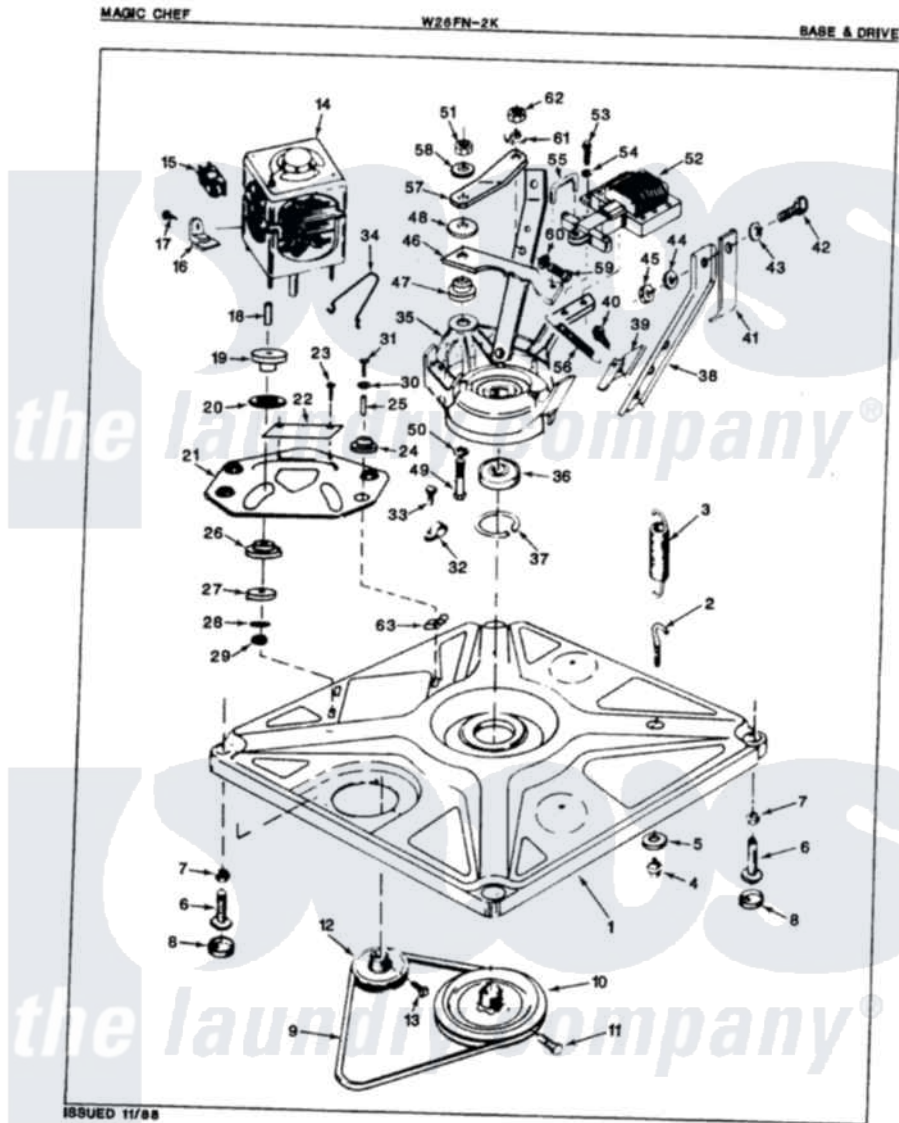

# Magic Chef W26FY2K 01 - BASE & DRIVE (REV. A)

Magic Chef [Residential Magic Chef W26FY2K Washer Parts](#) Parts Diagram 01 - BASE & DRIVE (REV. A)  
 Click on the part number to view part

Item	Original Part Number	Replaced By	Status	Part Description
1	<a href="#">35-0058</a>			Base Assembly
2	<a href="#">25-7365</a>			Eye Bolt
3	33-9553		Not Available	SPRING
4	<a href="#">25-7362</a>			Anchor Nut
5	25-7727		Not Available	FLAT WASHER
6	<a href="#">35-0771</a>			Leveling Leg
"	33-0679	<a href="#">35-0771</a>		Leveling Leg
7	25-7032	<a href="#">25-7915</a>		Hex Nut
8	34-0062	<a href="#">25001119</a>		Foot And Pad Assembly
9	35-0465		Not Available	DRIVE BELT
10	33-9374		Not Available	DRIVE PULLEY
11	25-7361		Not Available	SET SCREW
12	33-9952		Not Available	MOTOR PULLEY
13	<a href="#">25-7117</a>			Set Screw
14	<a href="#">LA-1010</a>			Motor Kit
15	33-9994	<a href="#">33-9998</a>		Export Motor