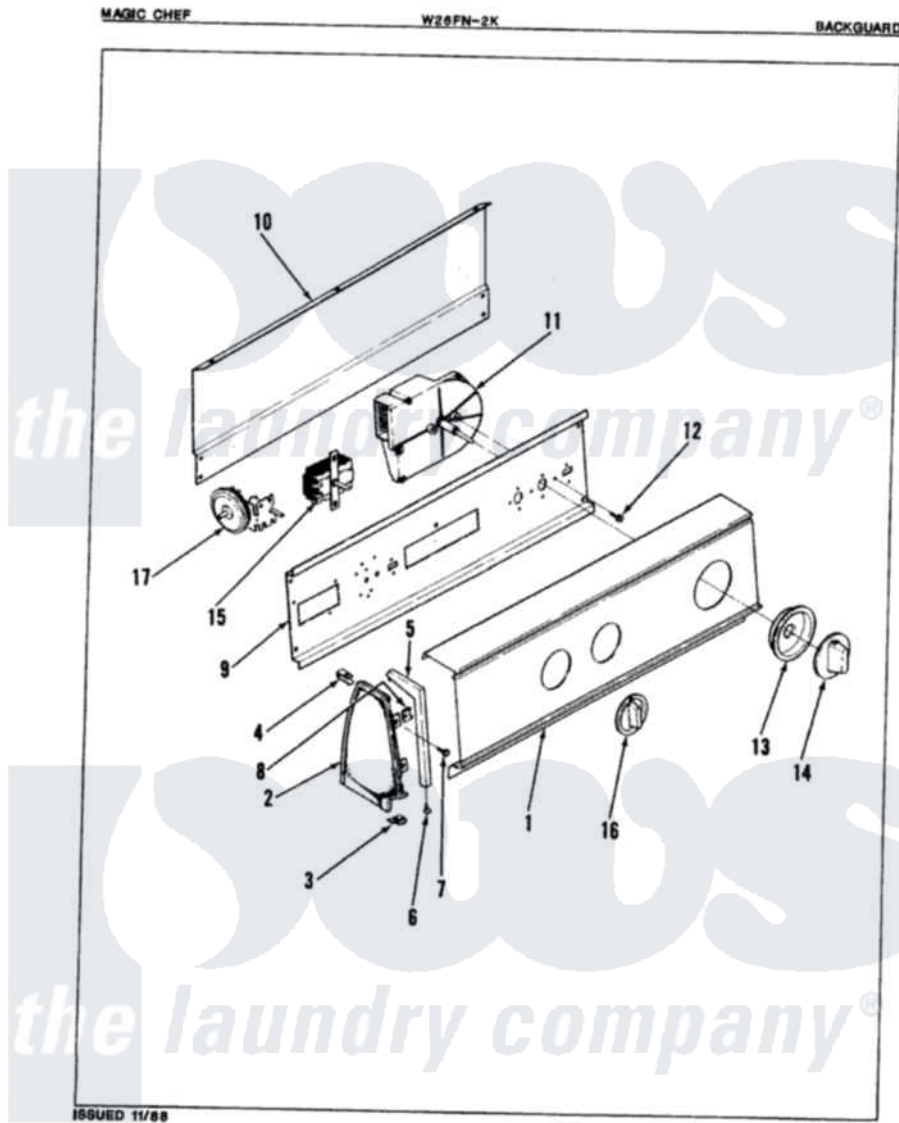

Magic Chef W26FY2K 02 - CONTROL PANEL (REV. A)

Magic Chef [Residential Magic Chef W26FY2K Washer Parts](#) Parts Diagram 02 - CONTROL PANEL (REV. A)
 Click on the part number to view part

Item	Original Part Number	Replaced By	Status	Part Description
1	35-0903		Not Available	CONTROL PANEL
2	25-7649	910187		Screw
"	25-7702			Speedclip, End Cap To Control Panel
"	53-0265			LH Endcap
"	53-0264			RH Endcap
3	34-9487		Not Available	PLATE, REINFORCEMENT
"	25-7697	25-2219		Screw
"	25-7851			Speedclip, End Cap To Top
4	25-7435	33002917		Screw, No.10-16
"	25-7852			Speedclip, Rr Shld To End Cap
5	53-0277		Not Available	TRIM, END CAP (RT)
"	53-0278		Not Available	TRIM, END CAP (LT)
6	25-7760			Screw
7	25-3092	90767		Screw, 8A X 3/8 HeX Washer Head Tapping

8	25-7702		Speedclip, End Cap To Control Panel
9	53-0365	53-1676	Shield, Control
10	25-7583		Not Available
"	25-3457		PLASTIC NUT
"	25-3092	90767	Screw, Sems
"	25-3092	90767	Screw, 8A X 3/8 HeX Washer Head Tapping
"	53-0268	21001460	Shield, Rear
11	35-0117		Timer Motor 1/2rpm
"	35-0491		Timer
12	25-0088	489483	Screw 10-32 X 1/2
13	35-0318		Not Available
14	35-0498	12500058	HUB/SKIRT ASM
15	35-0498	12500058	Knob Ski
15	35-0119		Rotary Switch
"	25-3092	90767	Screw, 8A X 3/8 HeX Washer Head Tapping
16	35-0168		Not Available
17	35-0782		SELECTOR KNOB
"	25-3092	90767	Pressure Switch
"	25-3092	90767	Screw, 8A X 3/8 HeX Washer Head Tapping