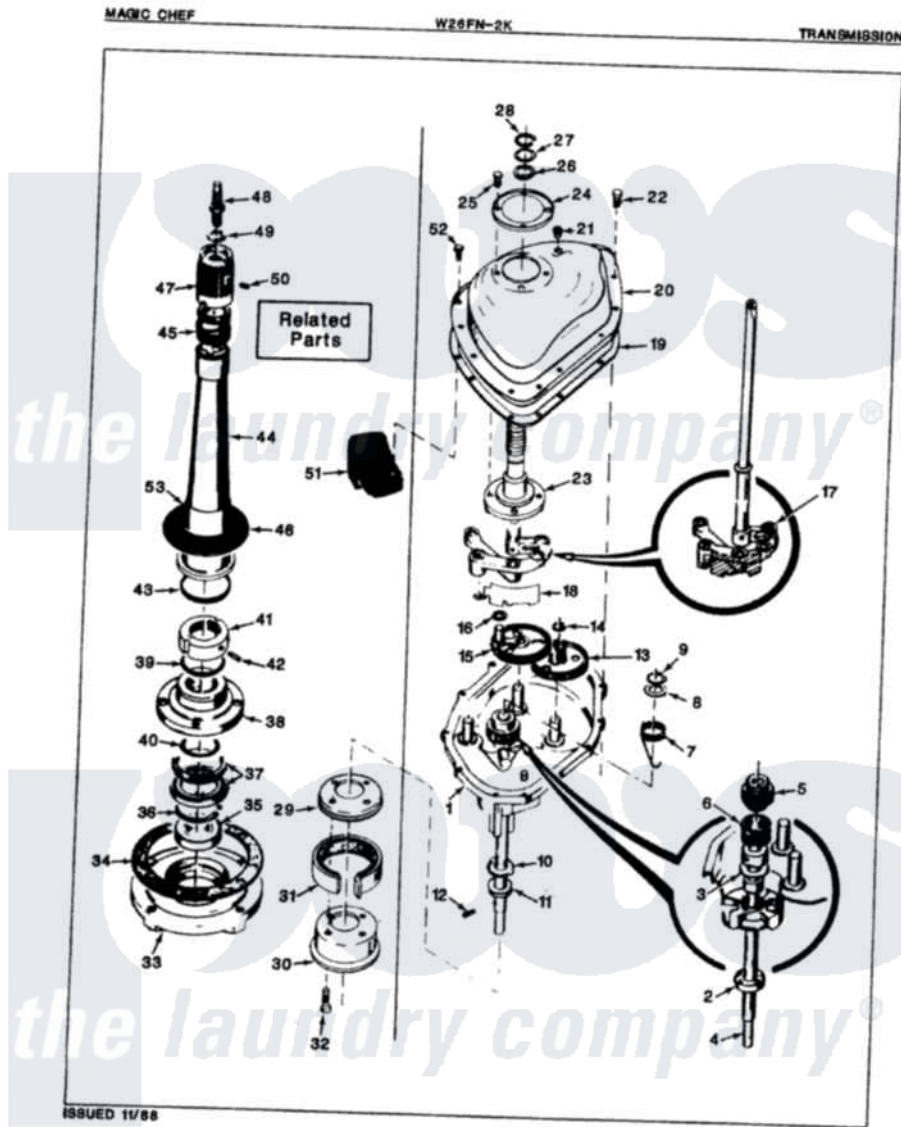

Magic Chef W26FY2K 03 - TRANSMISSION (REV. A)

Magic Chef Residential Magic Chef W26FY2K Washer Parts Parts Diagram 03 - TRANSMISSION (REV. A)
 Click on the part number to view part

Item	Original Part Number	Replaced By	Status	Part Description
1	33-9986		Not Available	TRANSM HOUSING
2	33-9208		Not Available	SEAL
3	25-7274		Not Available	WASHER, STEEL
"	33-9023N		Not Available	CLUTCH ASM
4	33-9022		Not Available	DRIVE SHAFT
5	33-6115		Not Available	DRIVE PINION
6	33-3195		Not Available	SPRING
7	33-6114	33-6463		Spring
8	25-7415		Not Available	WASHER, FLAT
9	25-7847			Ring, Retaining
10	33-9217		Not Available	THRUST WASHER
11	33-4944			Bearing
12	25-6120		Not Available	PIN
13	35-0547			Cluster Gear
14	25-7853	25-7933		Ring, Retaining
15	33-5910		Not Available	GEAR CRANK