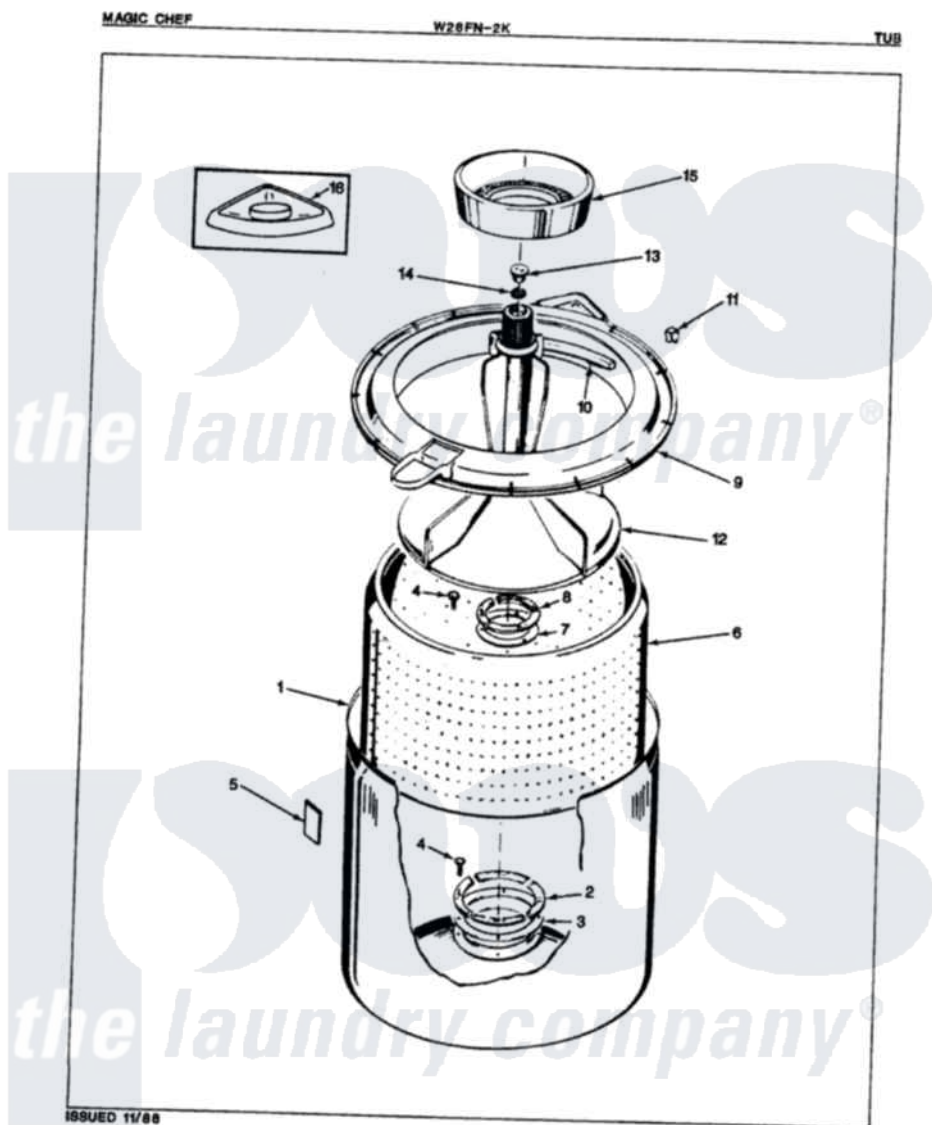

Magic Chef W26FY2K 04 - TUB (REV. A)

Magic Chef [Residential Magic Chef W26FY2K Washer Parts](#) Parts Diagram 04 - TUB (REV. A)
 Click on the part number to view part

Item	Original Part Number	Replaced By	Status	Part Description
1	33-9392		Not Available	TUB ASSEMBLY
2	33-8800	33-8800K		Plate
3	33-6905			Gasket
4	25-7783	4356852		Screw
5	35-0538			Pad
6	35-0004		Not Available	BASKET ASM
7	33-8959			Gasket
8	33-8799		Not Available	REINF PLATE
9	35-0537	35-0993		Tub Top
10	33-3055			Gasket
11	25-7748			Clip
12	35-0049		Not Available	AGITATOR
13	33-6241			Cap
14	25-7330			Rubber Washer
15	33-9888		Not Available	LINT FILTER
16	33-9906	21001167		Dispenser, Bleach