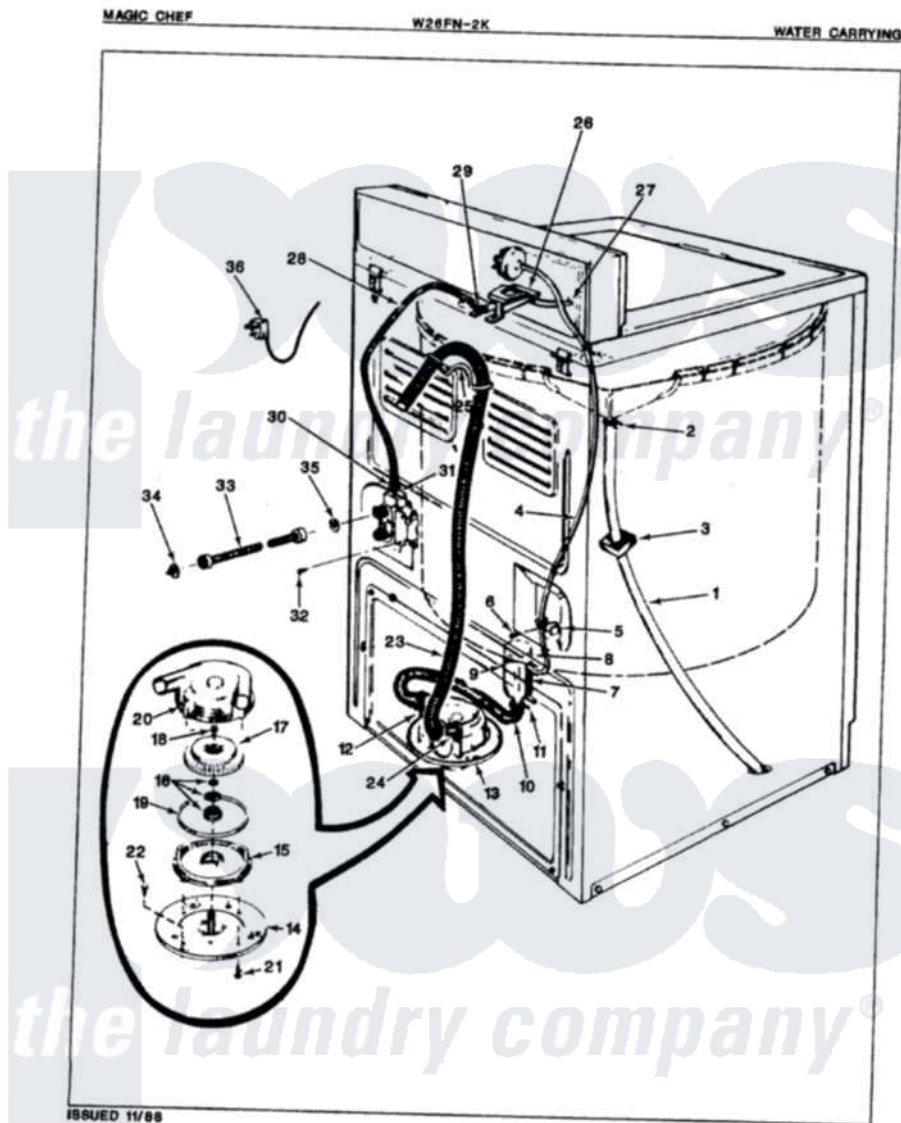

Magic Chef W26FY2K 05 - WATER CARRYING (REV. A)

Magic Chef [Residential Magic Chef W26FY2K Washer Parts](#) Parts Diagram 05 - WATER CARRYING (REV. A)
 Click on the part number to view part

Item	Original Part Number	Replaced By	Status	Part Description
1	35-0059		Not Available	OVERFLOW HOSE
2	25-6057		Not Available	HOSE CLAMP
3	35-0706		Not Available	PAD, FOAM
4	35-0853		Not Available	PRES SW HOSE
"	25-7796	596669		Clamp, Manifold
5	33-6099			Clamp
6	W10124350		Not Available	NOT REQUIRED PART OR SEE NOTE (PURCHASED LOCALLY)
7	33-7314			Sump Assembly
8	33-3633		Not Available	HOSE
9	25-7003			Clamp
10	33-6091			Hose
11	25-6066		Not Available	HOSE CLAMP
12	25-6055		Not Available	HOSE CLAMP
13	35-1069	35-6467		Pump Assem
"	35-0008	35-6467		Pump Assem

14	33-6035		Not Available	PLATE & PULLEY ASSY.
15	33-6029	35-6467		Pump Assem
16	35-0707			Seal, Seat And "O" Ring
17	35-0010			Impeller
18	25-7418	33001178		Back, Tumbler
19	33-6032			Gasket
20	35-0009			Pump Housing
21	25-7405	3196164		Screw
22	25-7419		Not Available	SCREW
23	33-9535	211704		Hose, Drain
24	33-9536			Hose Adapter
25	33-9537	22003814		Retainer, Drain Hose
"	25-7797	285655		Clamp, Hose
26	25-7086	Y0308025		Washer, Stainless Steel
"	33-9830		Not Available	INLET FLUME
"	25-3092	90767		Screw, 8A X 3/8 HeX Washer Head Tapping
"	33-8057		Not Available	PLASTIC NUT
27	33-6038		Not Available	FLUME EXT
28	35-0541		Not Available	WATR INLET HOSE
29	25-7867	596669		Clamp, Manifold
30	25-7866	489503		Clamp
31	33-7058		Not Available	SUB 36-1456
"	35-0086	39-1482		Mixing Valve
32	25-7851			Speedclip, End Cap To Top
33	33-7891	89503		Hose-Inlet
34	33-7313	33-4264N		Strainer And Washer Kit
35	25-7048			Washer
36	35-0680		Not Available	CORD, POWER