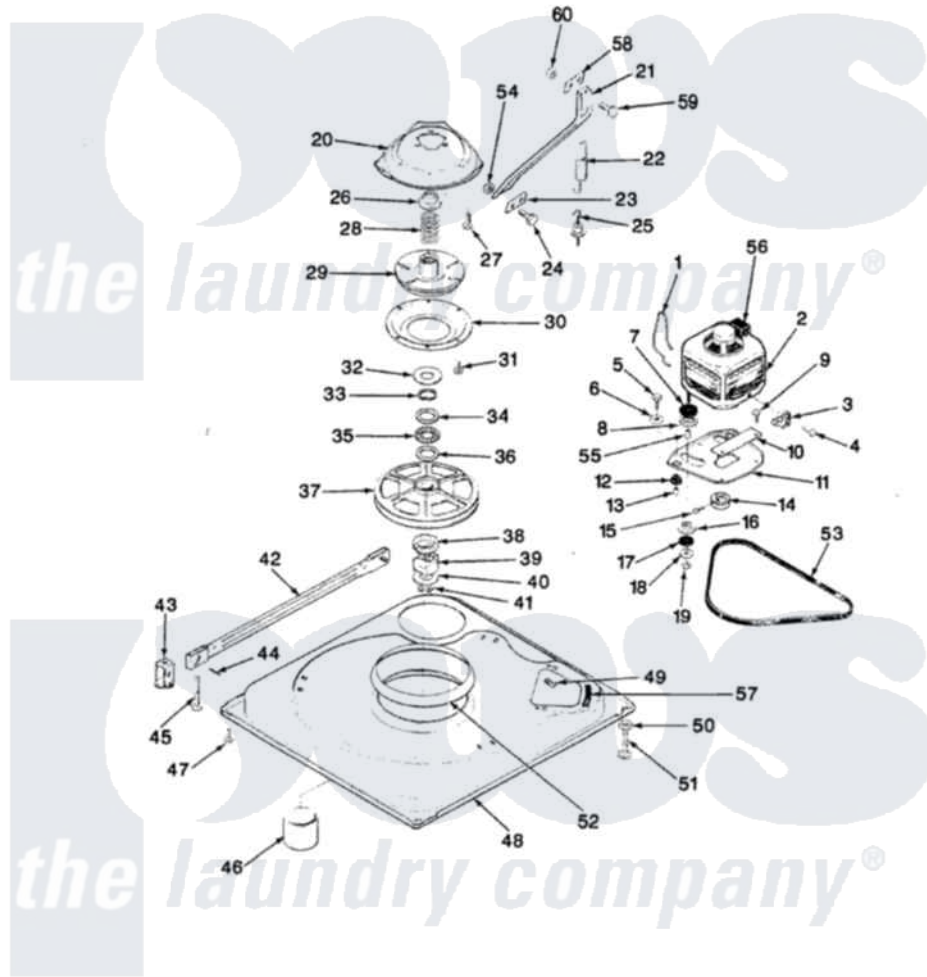

Magic Chef W26HA2 01 - BASE & DRIVE (REV. A-D)

SECTION: BASE & DRIVE
 MODEL: W26HN-2

Issue Date: 5/90

Magic Chef [Residential Magic Chef W26HA2 Washer Parts](#) Parts Diagram 01 - BASE & DRIVE (REV. A-D)
 Click on the part number to view part

Item	Original Part Number	Replaced By	Status	Part Description
1	35-0235			Spring, Motor Pivot
2	35-2115			Clutch Assembly
"	LA-2003			Motor Replacement Kit
3	33-9945			Slide, Foot
4	25-7418	33001178		Back, Tumbler
5	25-7833	21001977		Screw
6	25-7834			Washer, Motor/Base Screw
7	33-9946			Isolator, Motor
8	33-9944	35-3570		Washer, Motor Pivot
9	25-3083	212951		Screw, No.6-32 X 1/4 Inch
10	33-9947		Not Available	DBL.PIVOT SLIDE
11	35-2810	21001783		Plate And Screw Assembly
"	35-2021	21001783		Plate And Screw Assembly
12	33-9941	35-3646		Isolator, Motor Plate
13	25-7831			Spacer, Mounting
14	35-2124	W10143344		Pulley