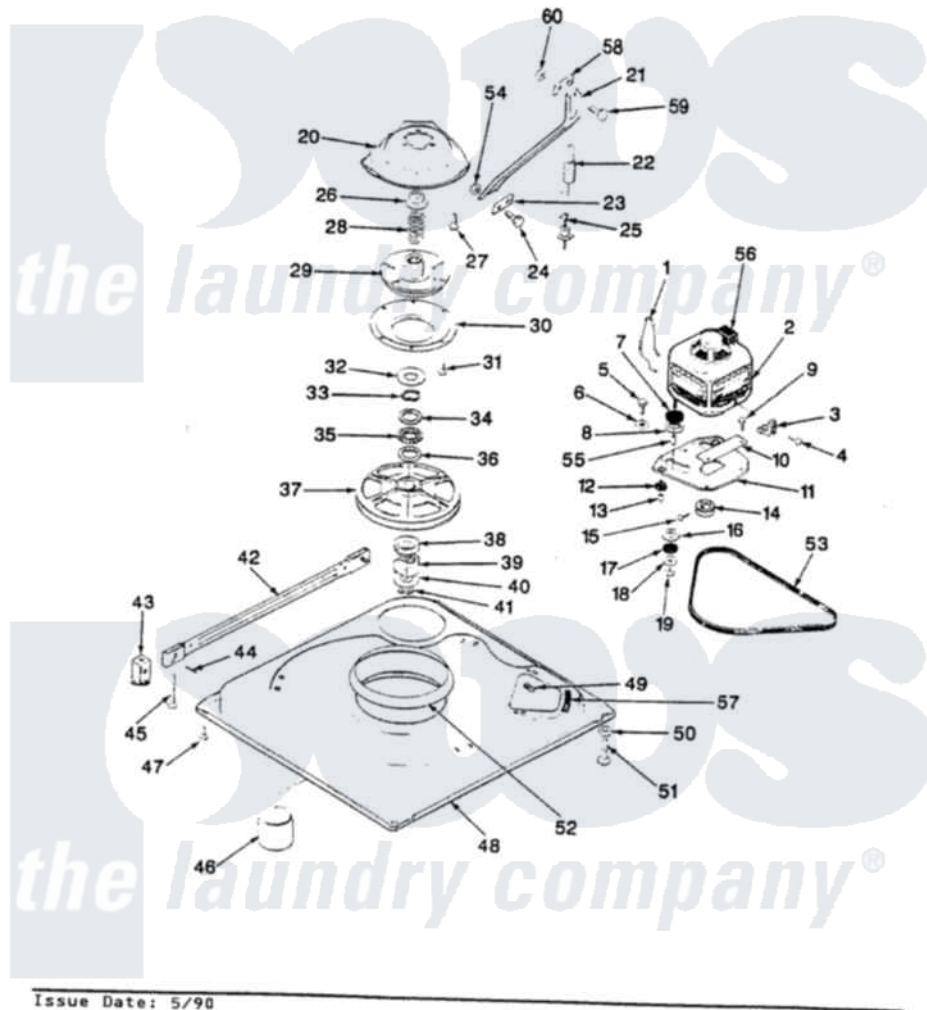

Magic Chef W26HA2 02 - BASE & DRIVE (REV. E-G)

SECTION: BASE & DRIVE
 MODEL: W26HN-2

Issue Date: 5/90

Magic Chef [Residential Magic Chef W26HA2 Washer Parts](#) Parts Diagram 02 - BASE & DRIVE (REV. E-G)
 Click on the part number to view part

Item	Original Part Number	Replaced By	Status	Part Description
1	35-0235			Spring, Motor Pivot
2	35-2115			Clutch Assembly
"	LA-2003			Motor Replacement Kit
3	33-9945			Slide, Foot
4	25-7418	33001178		Back, Tumbler
5	25-7833	21001977		Screw
6	25-7834			Washer, Motor/Base Screw
7	33-9946			Isolator, Motor
8	33-9944	35-3570		Washer, Motor Pivot
9	25-3083	212951		Screw, No.6-32 X 1/4 Inch
10	33-9947		Not Available	DBL.PIVOT SLIDE
11	35-2810	21001783		Plate And Screw Assembly
12	33-9941	35-3646		Isolator, Motor Plate
13	25-7831			Spacer, Mounting
14	35-2124	W10143344		Pulley
15	25-7117			Set Screw