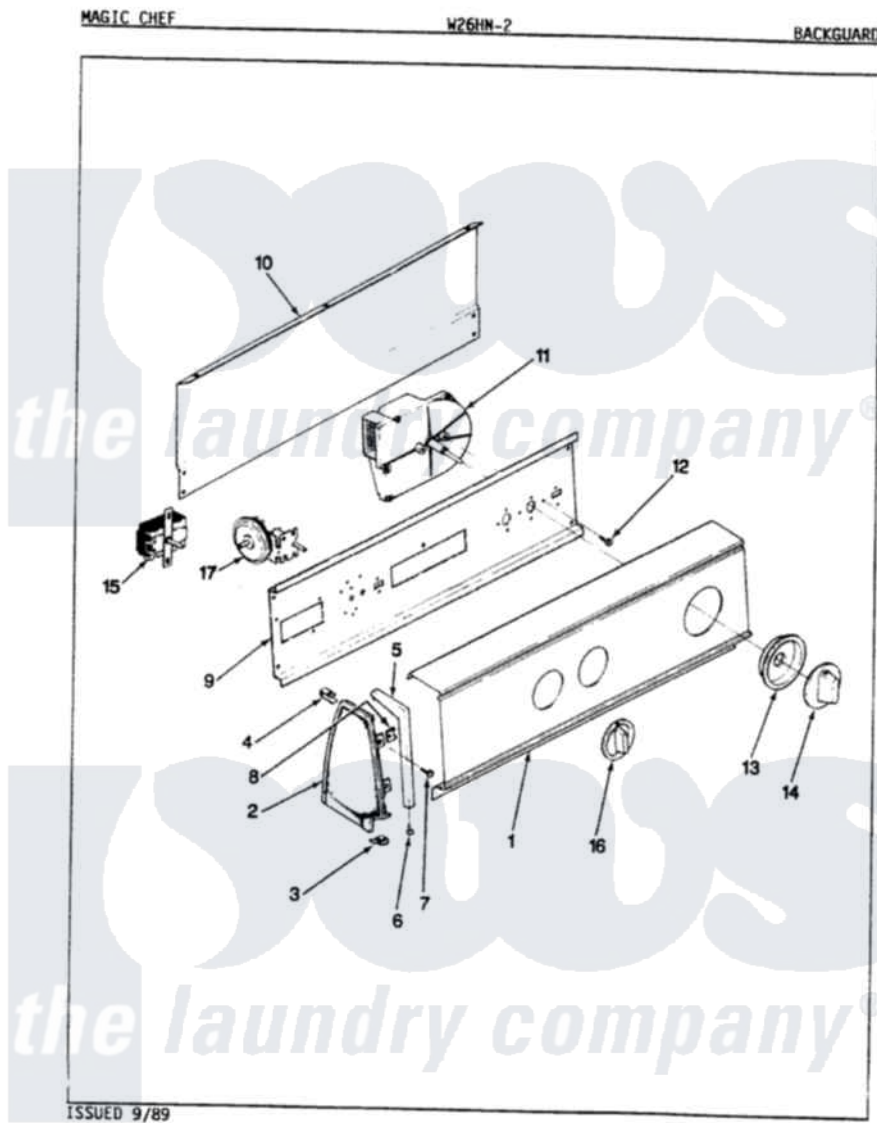

Magic Chef W26HA2 05 - CONTROL PANEL (REV. E-G)

Magic Chef [Residential Magic Chef W26HA2 Washer Parts](#) Parts Diagram 05 - CONTROL PANEL (REV. E-G)
 Click on the part number to view part

Item	Original Part Number	Replaced By	Status	Part Description
1	25-7702			Speedclip, End Cap To Control Panel
"	25-7793			Screw
"	35-2169		Not Available	CONTROL PANEL
2	35-2488	21001452		Cap- End
"	35-2487	21001451		Cap- End
3	34-9487		Not Available	PLATE, REINFORCEMENT
"	25-7697	25-2219		Screw
"	25-7851			Speedclip, End Cap To Top
4	25-7435	33002917		Screw, No.10-16
"	25-7852			Speedclip, Rr Shld To End Cap
5	53-0278		Not Available	TRIM, END CAP (LT)
"	53-0277		Not Available	TRIM, END CAP (RT)
6	25-7760			Screw
7	25-3092	90767		Screw, 8A X 3/8 HeX Washer Head Tapping

8	25-7702		Speedclip, End Cap To Control Panel
9	53-1676		Shield, Control
10	25-3457		Screw, Sems
"	25-3092	90767	Screw, 8A X 3/8 HeX Washer Head Tapping
"	35-2688	21001460	Shield, Rear
11	35-2323		Timer
12	25-0088	489483	Screw 10-32 X 1/2
13	35-2254	12500058	Knob Ski
"	25-7835	Not Available	RING, COMPRESSION
14	35-2187	12500058	Knob Ski
15	35-0119		Rotary Switch
"	25-3092	90767	Screw, 8A X 3/8 HeX Washer Head Tapping
16	25-3092	90767	Screw, 8A X 3/8 HeX Washer Head Tapping
"	35-2185	21001283	Knob, Selector---Piq
17	35-2145	21001554	Switch, Water Level
"	25-3092	90767	Screw, 8A X 3/8 HeX Washer Head Tapping
18	35-2457	Not Available	MANUAL, U&C INSERT